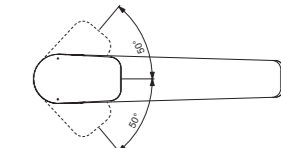

**CODE**  
BD324AA

- 360° adjustable spout
- Height of spout 134mm
- 28mm FirmaFlow® cartridge with EKO system
- Temperature limiter included
- Self-cleaning antiscaling silicone aerator
- Fixing system with M33 threaded bar

SINGLE LEVER KITCHEN SINK MIXER

**MODEL**  
With high cast spout and 5 l/min aerator

**CODE**  
BD328AA

- 360° adjustable spout
- Height of spout 155mm
- 28mm FirmaFlow® cartridge with EKO system
- Temperature limiter included
- Self-cleaning antiscaling silicone aerator
- Fixing system with M33 threaded bar
- G3/8" flexible connection pipes supplied