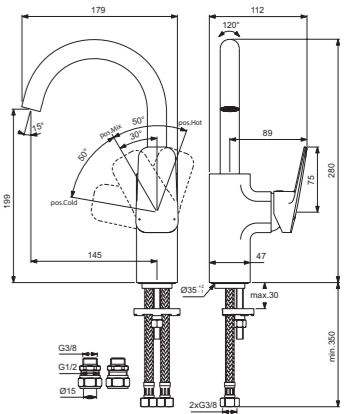

- 38mm FirmaFlow® cartridge
- Temperature limiter included
- Height of spout 59mm

HIGH SPOUT BASIN MIXER

<b>MODEL</b>	<b>CODE</b>
With 5 l/min aerator and EasyFix	BD245AA

- 38mm FirmaFlow® cartridge
- Temperature limiter included
- Height of spout 199mm

- 38mm FirmaFlow® cartridge
- Temperature limiter included
- Height of spout 73mm

BUILT IN BASIN MIXER

<b>MODEL</b>	<b>CODE</b>
Single lever built in basin mixer	BD244AA
Basin mixer built in kit	A1313NU

- 28mm FirmaFlow® cartridge
- Spout length 166 mm
- Requires built in kit A1313NU

SINGLE LEVER VESSEL BASIN MIXER

<b>MODEL</b>	<b>CODE</b>
With 5 l/min aerator and EasyFix	BD255AA

- 38mm FirmaFlow® cartridge
- Temperature limiter included
- Height of spout 247mm