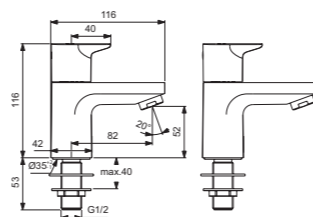

- 28mm FirmaFlow® cartridge
- Spout length 166 mm
- Requires built in kit A1313NU

SINGLE LEVER VESSEL BASIN MIXER

<b>MODEL</b>	<b>CODE</b>
With 5 l/min aerator and EasyFix	BD255AA

- 38mm FirmaFlow® cartridge
- Temperature limiter included
- Height of spout 247mm

SINGLE LEVER BATH FILLER

<b>MODEL</b>	<b>CODE</b>
Single lever bath filler	BD266AA

- 38mm FirmaFlow® cartridge

BASIN PILLAR TAPS

<b>MODEL</b>	<b>CODE</b>
Basin pillar taps	BD247AA

SINGLE LEVER BATH SHOWER MIXER