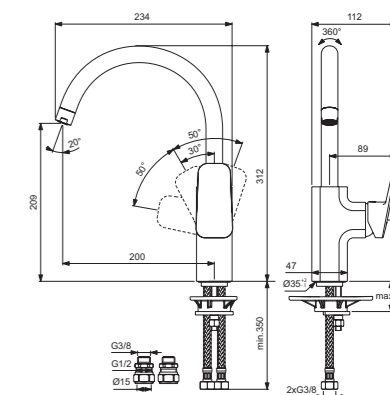

**CODE**  
BD324AA

- 360° adjustable spout
- Height of spout 134mm
- 28mm FirmaFlow® cartridge with EKO system
- Temperature limiter included
- Self-cleaning antiscaling silicone aerator
- Fixing system with M33 threaded bar

SINGLE LEVER KITCHEN SINK MIXER

**MODEL**  
With high cast spout and 5 l/min aerator

**CODE**  
BD328AA

- 360° adjustable spout
- Height of spout 155mm
- 28mm FirmaFlow® cartridge with EKO system
- Temperature limiter included
- Self-cleaning antiscaling silicone aerator
- Fixing system with M33 threaded bar
- G3/8" flexible connection pipes supplied

SINGLE LEVER KITCHEN SINK MIXER

**MODEL**  
With tubular spout, 5 l/min aerator and EasyFix

**CODE**  
BD336AA

- 360° adjustable tubular spout
- Height of spout 209mm
- 38mm FirmaFlow® cartridge with EKO and BlueStart® system
- Temperature limiter included
- Self-cleaning antiscaling silicone aerator
- EasyFix fixing system
- G3/8" flexible connection pipes supplied