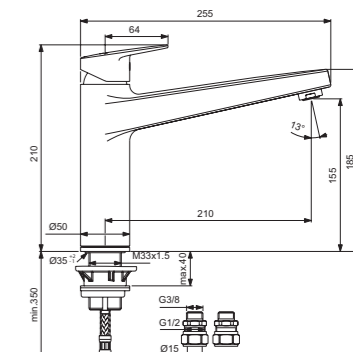

**CODE**  
BD324AA

- 360° adjustable spout
- Height of spout 134mm
- 28mm FirmaFlow® cartridge with EKO system
- Temperature limiter included
- Self-cleaning antiscaling silicone aerator
- Fixing system with M33 threaded bar

SINGLE LEVER KITCHEN SINK MIXER

**MODEL**  
With high cast spout and 5 l/min aerator

**CODE**  
BD328AA

- 360° adjustable spout
- Height of spout 155mm
- 28mm FirmaFlow® cartridge with EKO system
- Temperature limiter included
- Self-cleaning antiscaling silicone aerator
- Fixing system with M33 threaded bar
- G3/8" flexible connection pipes supplied