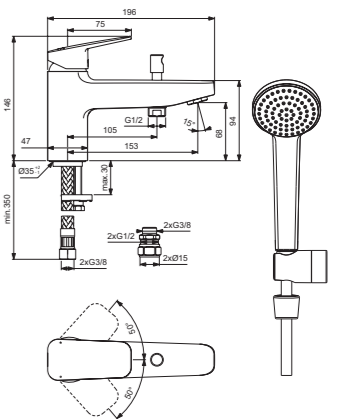

SINGLE LEVER MINI BASIN MIXER

MODEL	CODE
With 5 l/min aerator and EasyFix	BD208AA

- 38mm FirmaFlow® cartridge
- Temperature limiter included
- Height of spout 59mm

HIGH SPOUT BASIN MIXER

MODEL	CODE
With 5 l/min aerator and EasyFix	BD245AA

- 38mm FirmaFlow® cartridge
- Temperature limiter included
- Height of spout 199mm

SINGLE LEVER BASIN MIXER

MODEL	CODE
With 5 l/min aerator and EasyFix	BD220AA
With click waste, 5 l/min aerator and EasyFix	BD246AA
With pop-up waste, 5 l/min aerator and EasyFix	BD221AA
With pop-up waste, 5 l/min aerator and EasyFix+	BD275AA

- 38mm FirmaFlow® cartridge
- Temperature limiter included
- Height of spout 73mm

BUILT IN BASIN MIXER

MODEL	CODE
Single lever built in basin mixer	BD244AA
Basin mixer built in kit	A1313NU

- 28mm FirmaFlow® cartridge
- Spout length 166 mm
- Requires built in kit A1313NU

SINGLE LEVER VESSEL BASIN MIXER

MODEL	CODE
With 5 l/min aerator and EasyFix	BD255AA

- 38mm FirmaFlow® cartridge
- Temperature limiter included
- Height of spout 247mm

SINGLE LEVER BATH FILLER

MODEL	CODE
Single lever bath filler	BD266AA

- 38mm FirmaFlow® cartridge

BASIN PILLAR TAPS

MODEL	CODE
Basin pillar taps	BD247AA

SINGLE LEVER BATH SHOWER MIXER

MODEL	CODE
Single lever bath shower mixer with shower set	BD267AA

- Handset supplied fitted with a removable 8 litres per minute eco flow regulator
- 38mm FirmaFlow® cartridge fitted for a long, high performance lifespan
- Temperature limiter included