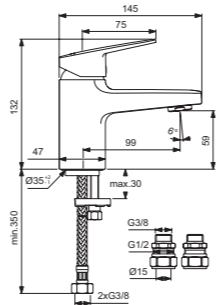

- 38mm FirmaFlow® cartridge
- Temperature limiter included
- Height of spout 59mm

HIGH SPOUT BASIN MIXER

<b>MODEL</b>	<b>CODE</b>
With 5 l/min aerator and EasyFix	BD245AA

- 38mm FirmaFlow® cartridge
- Temperature limiter included
- Height of spout 199mm

- 38mm FirmaFlow® cartridge
- Temperature limiter included
- Height of spout 73mm

BUILT IN BASIN MIXER

<b>MODEL</b>	<b>CODE</b>
Single lever built in basin mixer	BD244AA
Basin mixer built in kit	A1313NU