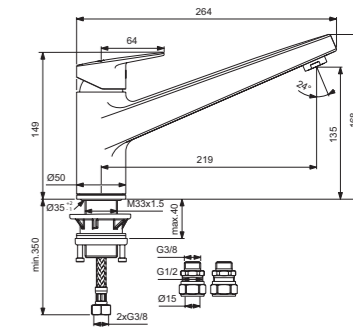

**CODE**  
BD324AA

- 360° adjustable spout
- Height of spout 134mm
- 28mm FirmaFlow® cartridge with EKO system
- Temperature limiter included
- Self-cleaning antiscaling silicone aerator
- Fixing system with M33 threaded bar