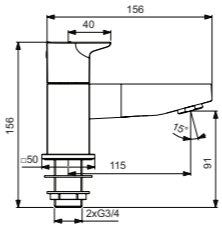

DUAL CONTROL BATH FILLER

MODEL
Dual control bath filler

CODE
BD264AA