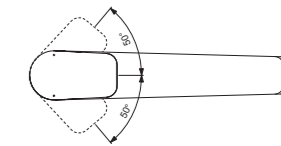

SINGLE LEVER BIDET MIXER

**MODEL**  
With 5 l/min aerator and EasyFix fixing

**CODE**  
BD249AA

- 38mm FirmaFlow® cartridge
- Temperature limiter included

SINGLE LEVER KITCHEN SINK MIXER

**MODEL**  
With low cast spout and 5 l/min aerator

**CODE**  
BD324AA

- 360° adjustable spout
- Height of spout 134mm
- 28mm FirmaFlow® cartridge with EKO system
- Temperature limiter included
- Self-cleaning antiscaling silicone aerator
- Fixing system with M33 threaded bar