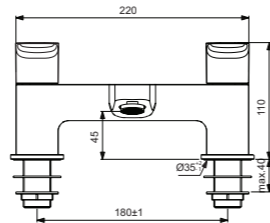

DUAL CONTROL BATH FILLER

MODEL
Dual control bath filler

CODE
BD264AA