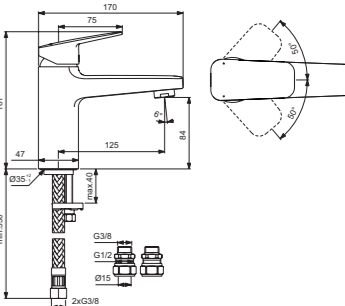

SINGLE LEVER MINI BASIN MIXER

MODEL	CODE
With 5 l/min aerator and EasyFix	BD208AA

- 38mm FirmaFlow® cartridge
- Temperature limiter included
- Height of spout 59mm

HIGH SPOUT BASIN MIXER

MODEL	CODE
With 5 l/min aerator and EasyFix	BD245AA

- 38mm FirmaFlow® cartridge
- Temperature limiter included
- Height of spout 199mm

SINGLE LEVER BASIN MIXER

MODEL	CODE
With 5 l/min aerator and EasyFix	BD220AA
With click waste, 5 l/min aerator and EasyFix	BD246AA
With pop-up waste, 5 l/min aerator and EasyFix	BD221AA
With pop-up waste, 5 l/min aerator and EasyFix+	BD275AA

- 38mm FirmaFlow® cartridge
- Temperature limiter included
- Height of spout 73mm

BUILT IN BASIN MIXER

MODEL	CODE
Single lever built in basin mixer	BD244AA
Basin mixer built in kit	A1313NU

- 28mm FirmaFlow® cartridge
- Spout length 166 mm
- Requires built in kit A1313NU

SINGLE LEVER VESSEL BASIN MIXER

MODEL	CODE
With 5 l/min aerator and EasyFix	BD255AA

- 38mm FirmaFlow® cartridge
- Temperature limiter included
- Height of spout 247mm

SINGLE LEVER BATH FILLER

MODEL	CODE
Single lever bath filler	BD266AA

- 38mm FirmaFlow® cartridge

BASIN PILLAR TAPS

MODEL	CODE
Basin pillar taps	BD247AA

SINGLE LEVER BATH SHOWER MIXER

MODEL	CODE
Single lever bath shower mixer with shower set	BD267AA

- Handset supplied fitted with a removable 8 litres per minute eco flow regulator
- 38mm FirmaFlow® cartridge fitted for a long, high performance lifespan
- Temperature limiter included