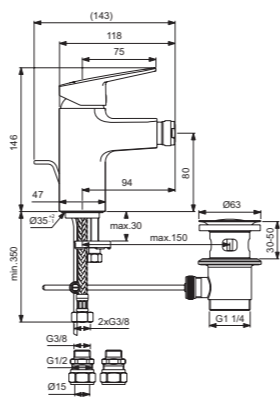

DUAL CONTROL BATH FILLER

**MODEL**  
Dual control bath filler

**CODE**  
BD264AA

DUAL CONTROL BATH SHOWER MIXER

**MODEL**  
Dual control bath shower mixer with shower set

**CODE**  
BD265AA

- Handset supplied fitted with a removable 8 litres per minute eco flow regulator

SINGLE LEVER BIDET MIXER

**MODEL**  
With 5 l/min aerator and EasyFix fixing

**CODE**  
BD249AA

- 38mm FirmaFlow® cartridge
- Temperature limiter included

SINGLE LEVER KITCHEN SINK MIXER

**MODEL**  
With low cast spout and 5 l/min aerator

**CODE**  
BD324AA

- 360° adjustable spout
- Height of spout 134mm
- 28mm FirmaFlow® cartridge with EKO system
- Temperature limiter included
- Self-cleaning antiscaling silicone aerator
- Fixing system with M33 threaded bar