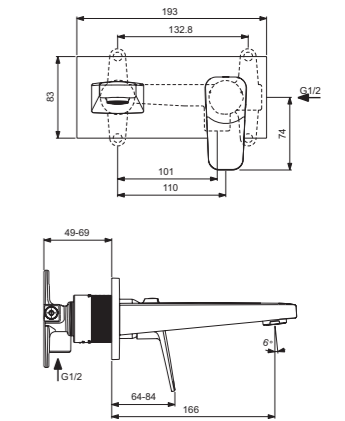

- 38mm FirmaFlow® cartridge
- Temperature limiter included
- Height of spout 73mm

BUILT IN BASIN MIXER

<b>MODEL</b>	<b>CODE</b>
Single lever built in basin mixer	BD244AA
Basin mixer built in kit	A1313NU

- 28mm FirmaFlow® cartridge
- Spout length 166 mm
- Requires built in kit A1313NU

SINGLE LEVER VESSEL BASIN MIXER

<b>MODEL</b>	<b>CODE</b>
With 5 l/min aerator and EasyFix	BD255AA

- 38mm FirmaFlow® cartridge
- Temperature limiter included
- Height of spout 247mm