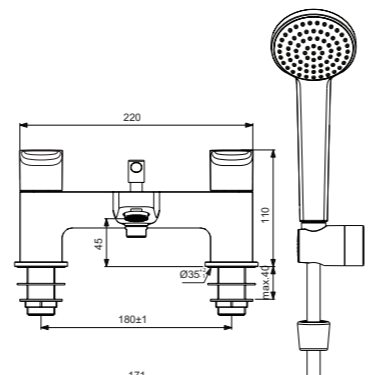

<b>MODEL</b>	<b>CODE</b>
Single lever bath shower mixer with shower set	BD267AA

- Handset supplied fitted with a removable 8 litres per minute eco flow regulator
- 38mm FirmaFlow® cartridge fitted for a long, high performance lifespan
- Temperature limiter included

DUAL CONTROL BATH FILLER

**MODEL**  
Dual control bath filler

**CODE**  
BD264AA

DUAL CONTROL BATH SHOWER MIXER

**MODEL**  
Dual control bath shower mixer with shower set

**CODE**  
BD265AA

- Handset supplied fitted with a removable 8 litres per minute eco flow regulator

SINGLE LEVER BIDET MIXER

**MODEL**  
With 5 l/min aerator and EasyFix fixing

**CODE**  
BD249AA

- 38mm FirmaFlow® cartridge
- Temperature limiter included

SINGLE LEVER KITCHEN SINK MIXER

**MODEL**  
With low cast spout and 5 l/min aerator

**CODE**  
BD324AA

- 360° adjustable spout
- Height of spout 134mm
- 28mm FirmaFlow® cartridge with EKO system
- Temperature limiter included
- Self-cleaning antiscaling silicone aerator
- Fixing system with M33 threaded bar