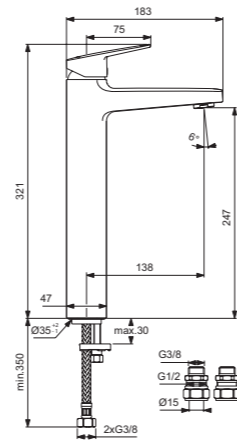

- 38mm FirmaFlow® cartridge
- Temperature limiter included
- Height of spout 73mm

BUILT IN BASIN MIXER

<b>MODEL</b>	<b>CODE</b>
Single lever built in basin mixer	BD244AA
Basin mixer built in kit	A1313NU

- 28mm FirmaFlow® cartridge
- Spout length 166 mm
- Requires built in kit A1313NU

SINGLE LEVER VESSEL BASIN MIXER

<b>MODEL</b>	<b>CODE</b>
With 5 l/min aerator and EasyFix	BD255AA

- 38mm FirmaFlow® cartridge
- Temperature limiter included
- Height of spout 247mm

SINGLE LEVER BATH FILLER

<b>MODEL</b>	<b>CODE</b>
Single lever bath filler	BD266AA

- 38mm FirmaFlow® cartridge

BASIN PILLAR TAPS

<b>MODEL</b>	<b>CODE</b>
Basin pillar taps	BD247AA

SINGLE LEVER BATH SHOWER MIXER