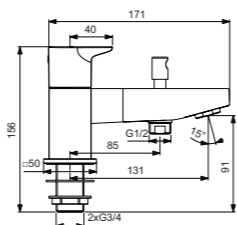

DUAL CONTROL BATH FILLER

**MODEL**  
Dual control bath filler

**CODE**  
BD264AA

DUAL CONTROL BATH SHOWER MIXER

**MODEL**  
Dual control bath shower mixer with shower set

**CODE**  
BD265AA

- Handset supplied fitted with a removable 8 litres per minute eco flow regulator