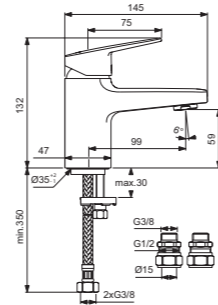

- 38mm FirmaFlow® cartridge
- Temperature limiter included
- Height of spout 59mm

HIGH SPOUT BASIN MIXER

<b>MODEL</b>	<b>CODE</b>
With 5 l/min aerator and EasyFix	BD245AA

- 38mm FirmaFlow® cartridge
- Temperature limiter included
- Height of spout 199mm