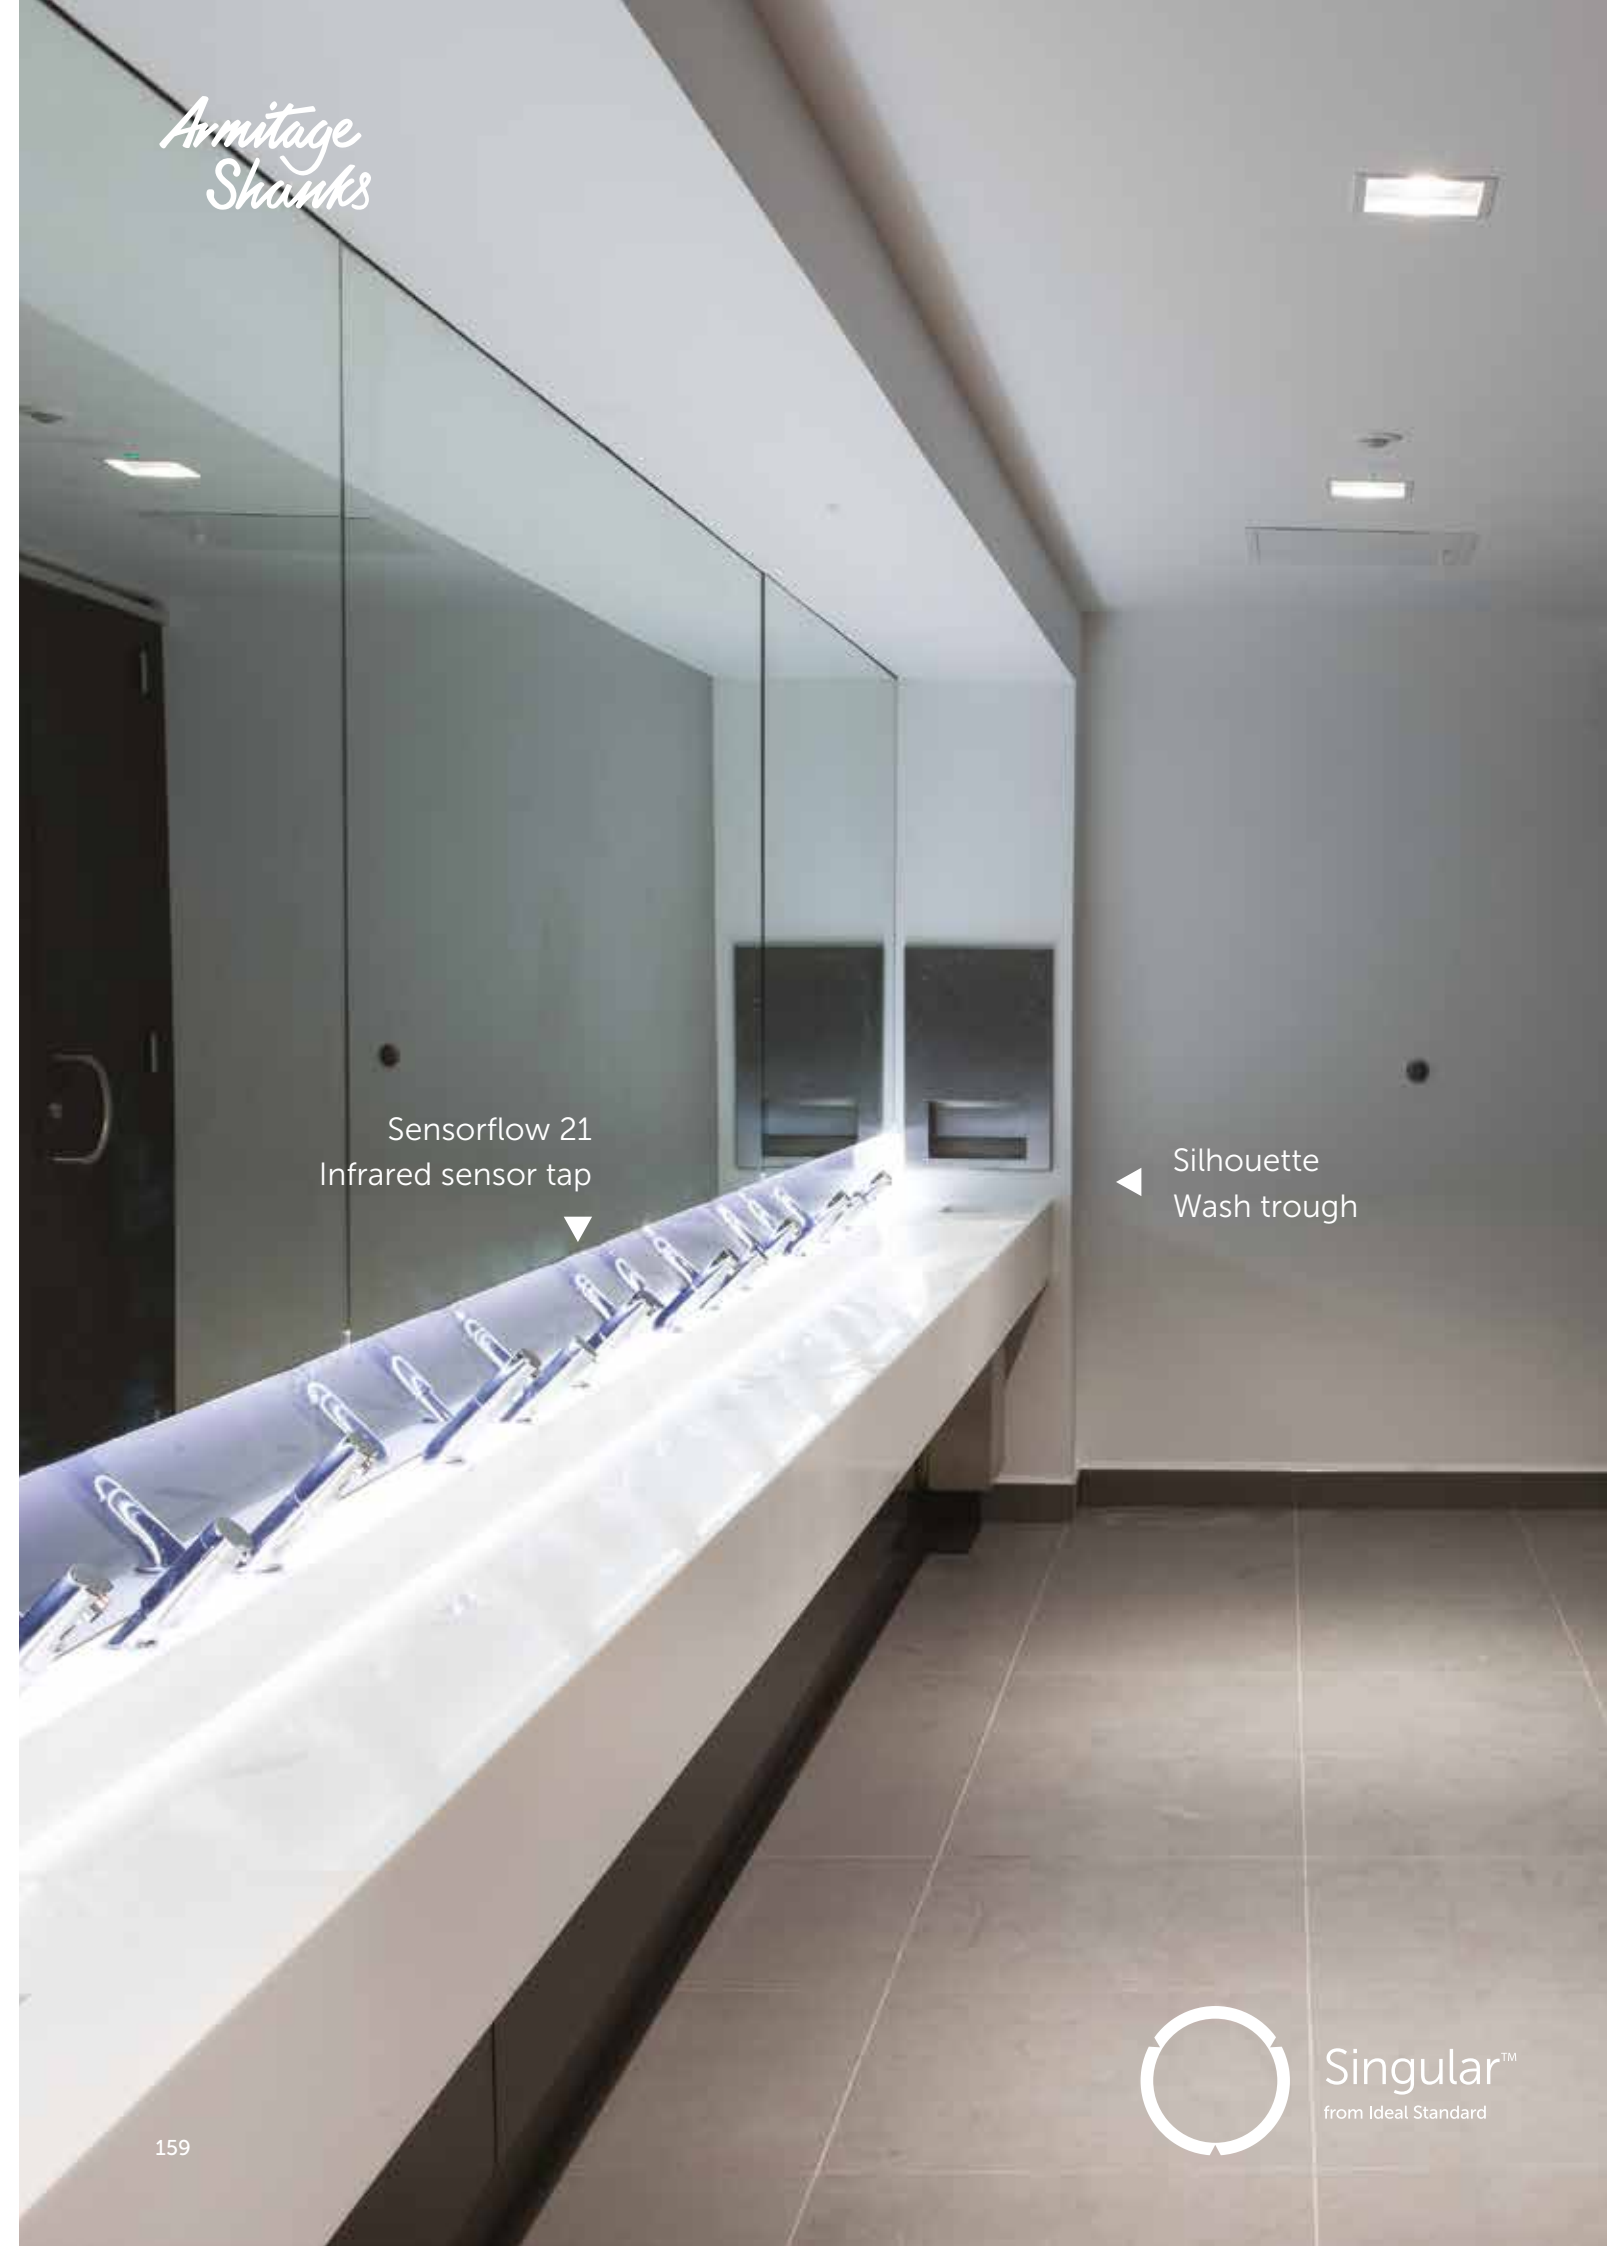

Superior build quality meets smart design.

Ideal Standard and Armitage Shanks washrooms combine sleek and contemporary aesthetics with superior build quality and smart design that enhance user experience, while ensuring durability and making cleaning and maintenance simpler and more economical. The robust white Silhouette trough combines here with Sensorflow 21 infrared sensor taps.

The clean and minimal look is completed by Sphero urinals, which deliver a smarter urinal range that's fit for the modern world.

*Armitage
Shanks*

Sensorflow 21
Infrared sensor tap

◀ Silhouette
Wash trough