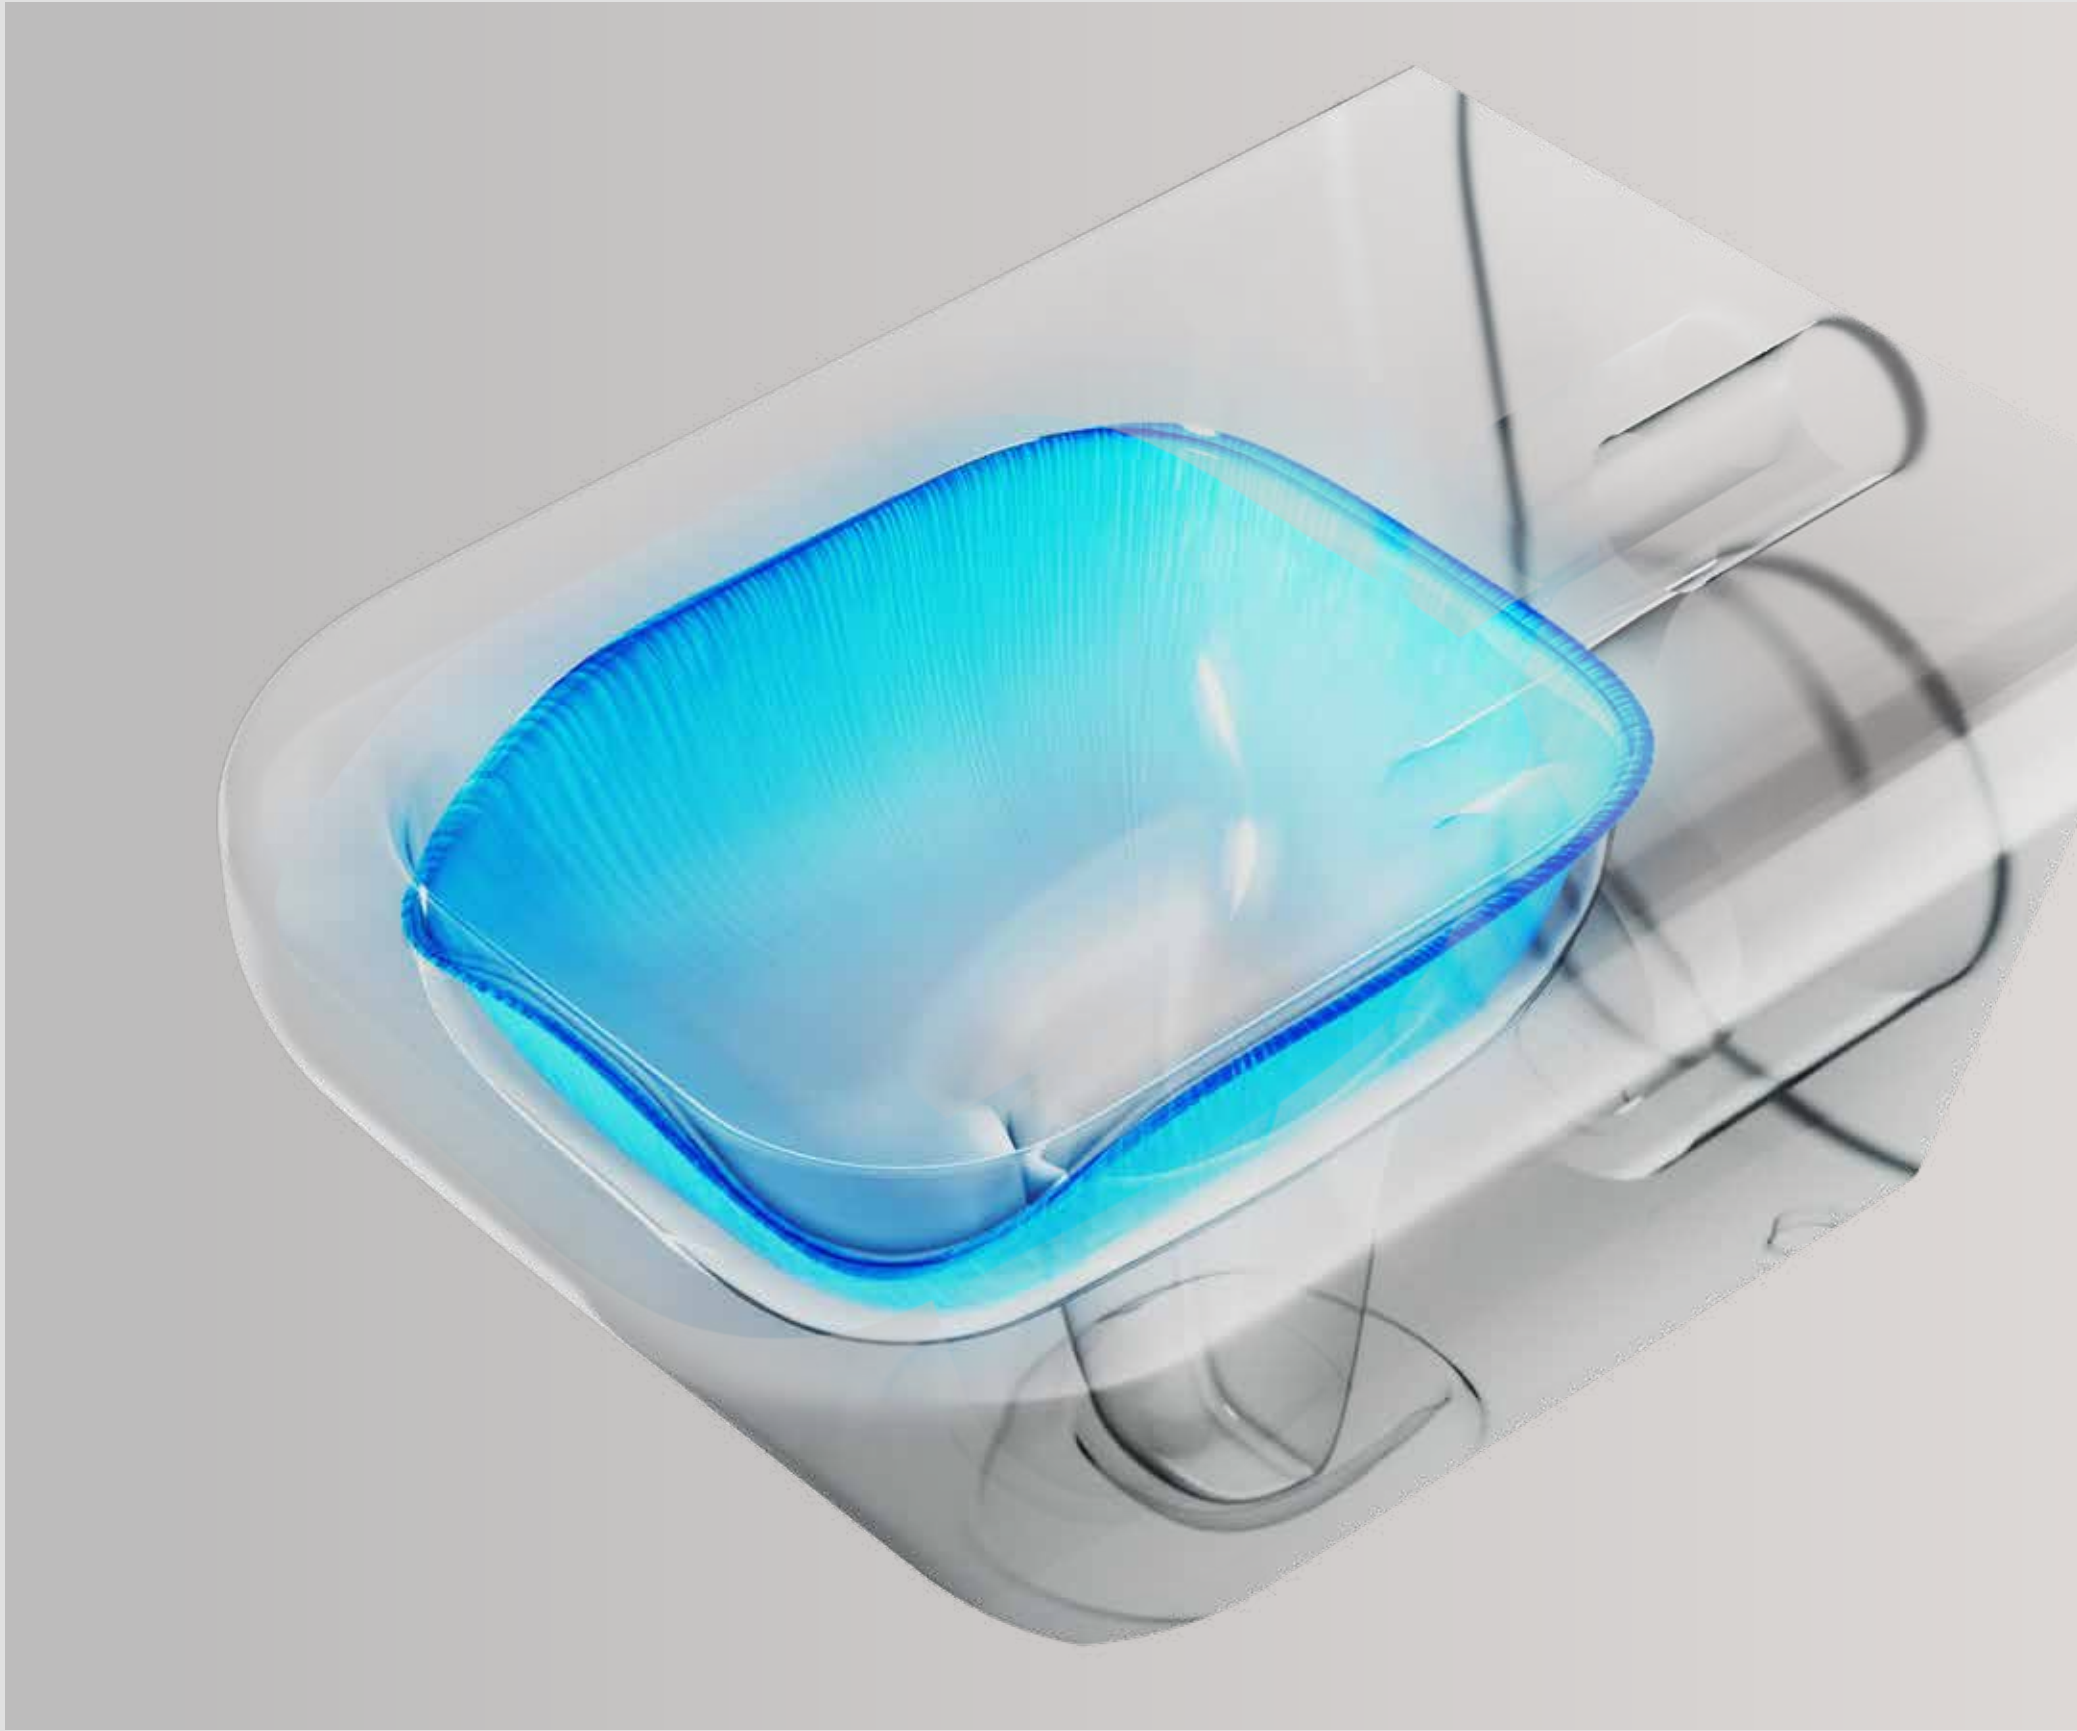

Aquablade®

Engineered for hygiene.

Superior, splash-free flushing, even at low water volumes. For spaces where hygiene is paramount, and for washrooms where first impressions are essential, AquaBlade® is the ultimate design solution.

CLEANER
AquaBlade technology ensures 95% of the surface is cleaned every time.

QUIETER
AquaBlade is proven to be up to 25% quieter than equivalent models.

SMARTER
More effective and efficient use of water compared to standard flushes.