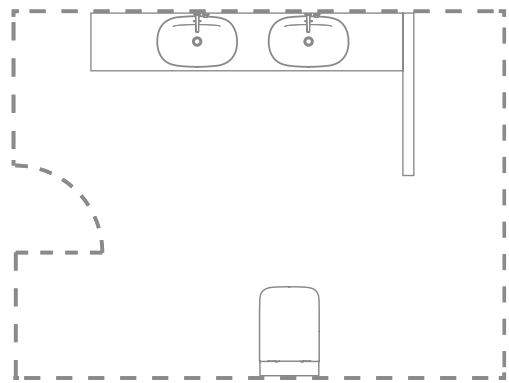

Kit 1 to be purchased separately

Wall mounted basin mixer

Available with 180 cm or 220 cm spout

Kit 1 to be purchased separately

A palette of creative potential.

Our Ipalys[®] ceramic collection expands the possibilities for self-expression with a bold range of new and heritage inspired colours. Diamatec[®] technology makes possible beautifully thin edges that are at once elegant and extremely robust. Combine the broad palette of Ipalys basins with the colour finishes of Conca furniture for creative opportunities without limits.