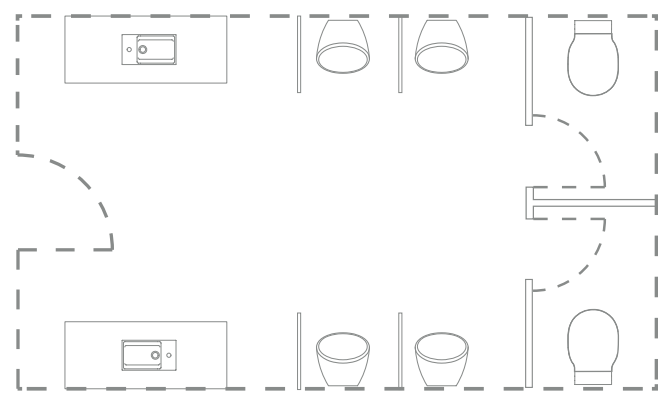

Where hygiene and style combine.

Clean white ceramics combine with natural wood furniture to give this washroom a Scandinavian look.

Sphero urinals offer easy installation with smart features that detect blockages to prevent flooding, as well as anti-splash geometry and rimless design for superior hygiene and easier cleaning.

▲
Sphero
Urinal