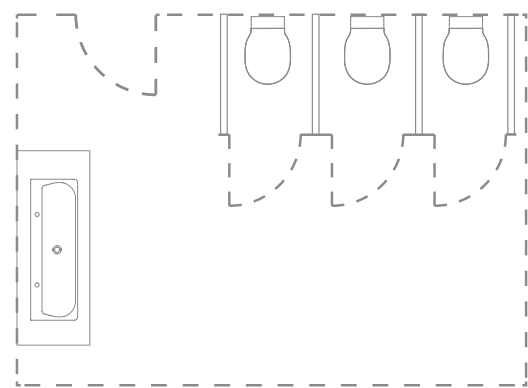

Design that puts you in control.

Connect Air toilets and Oleas flushplates in matching white bring an air of light and contemporary design to this washroom.

In the handwashing area, the Contour 21 wash trough combines a sleek aesthetic with the durability of a tried and tested product line, with Ideal Standard's smart Intellimix® taps providing a complete and optimal water-soap cycle.