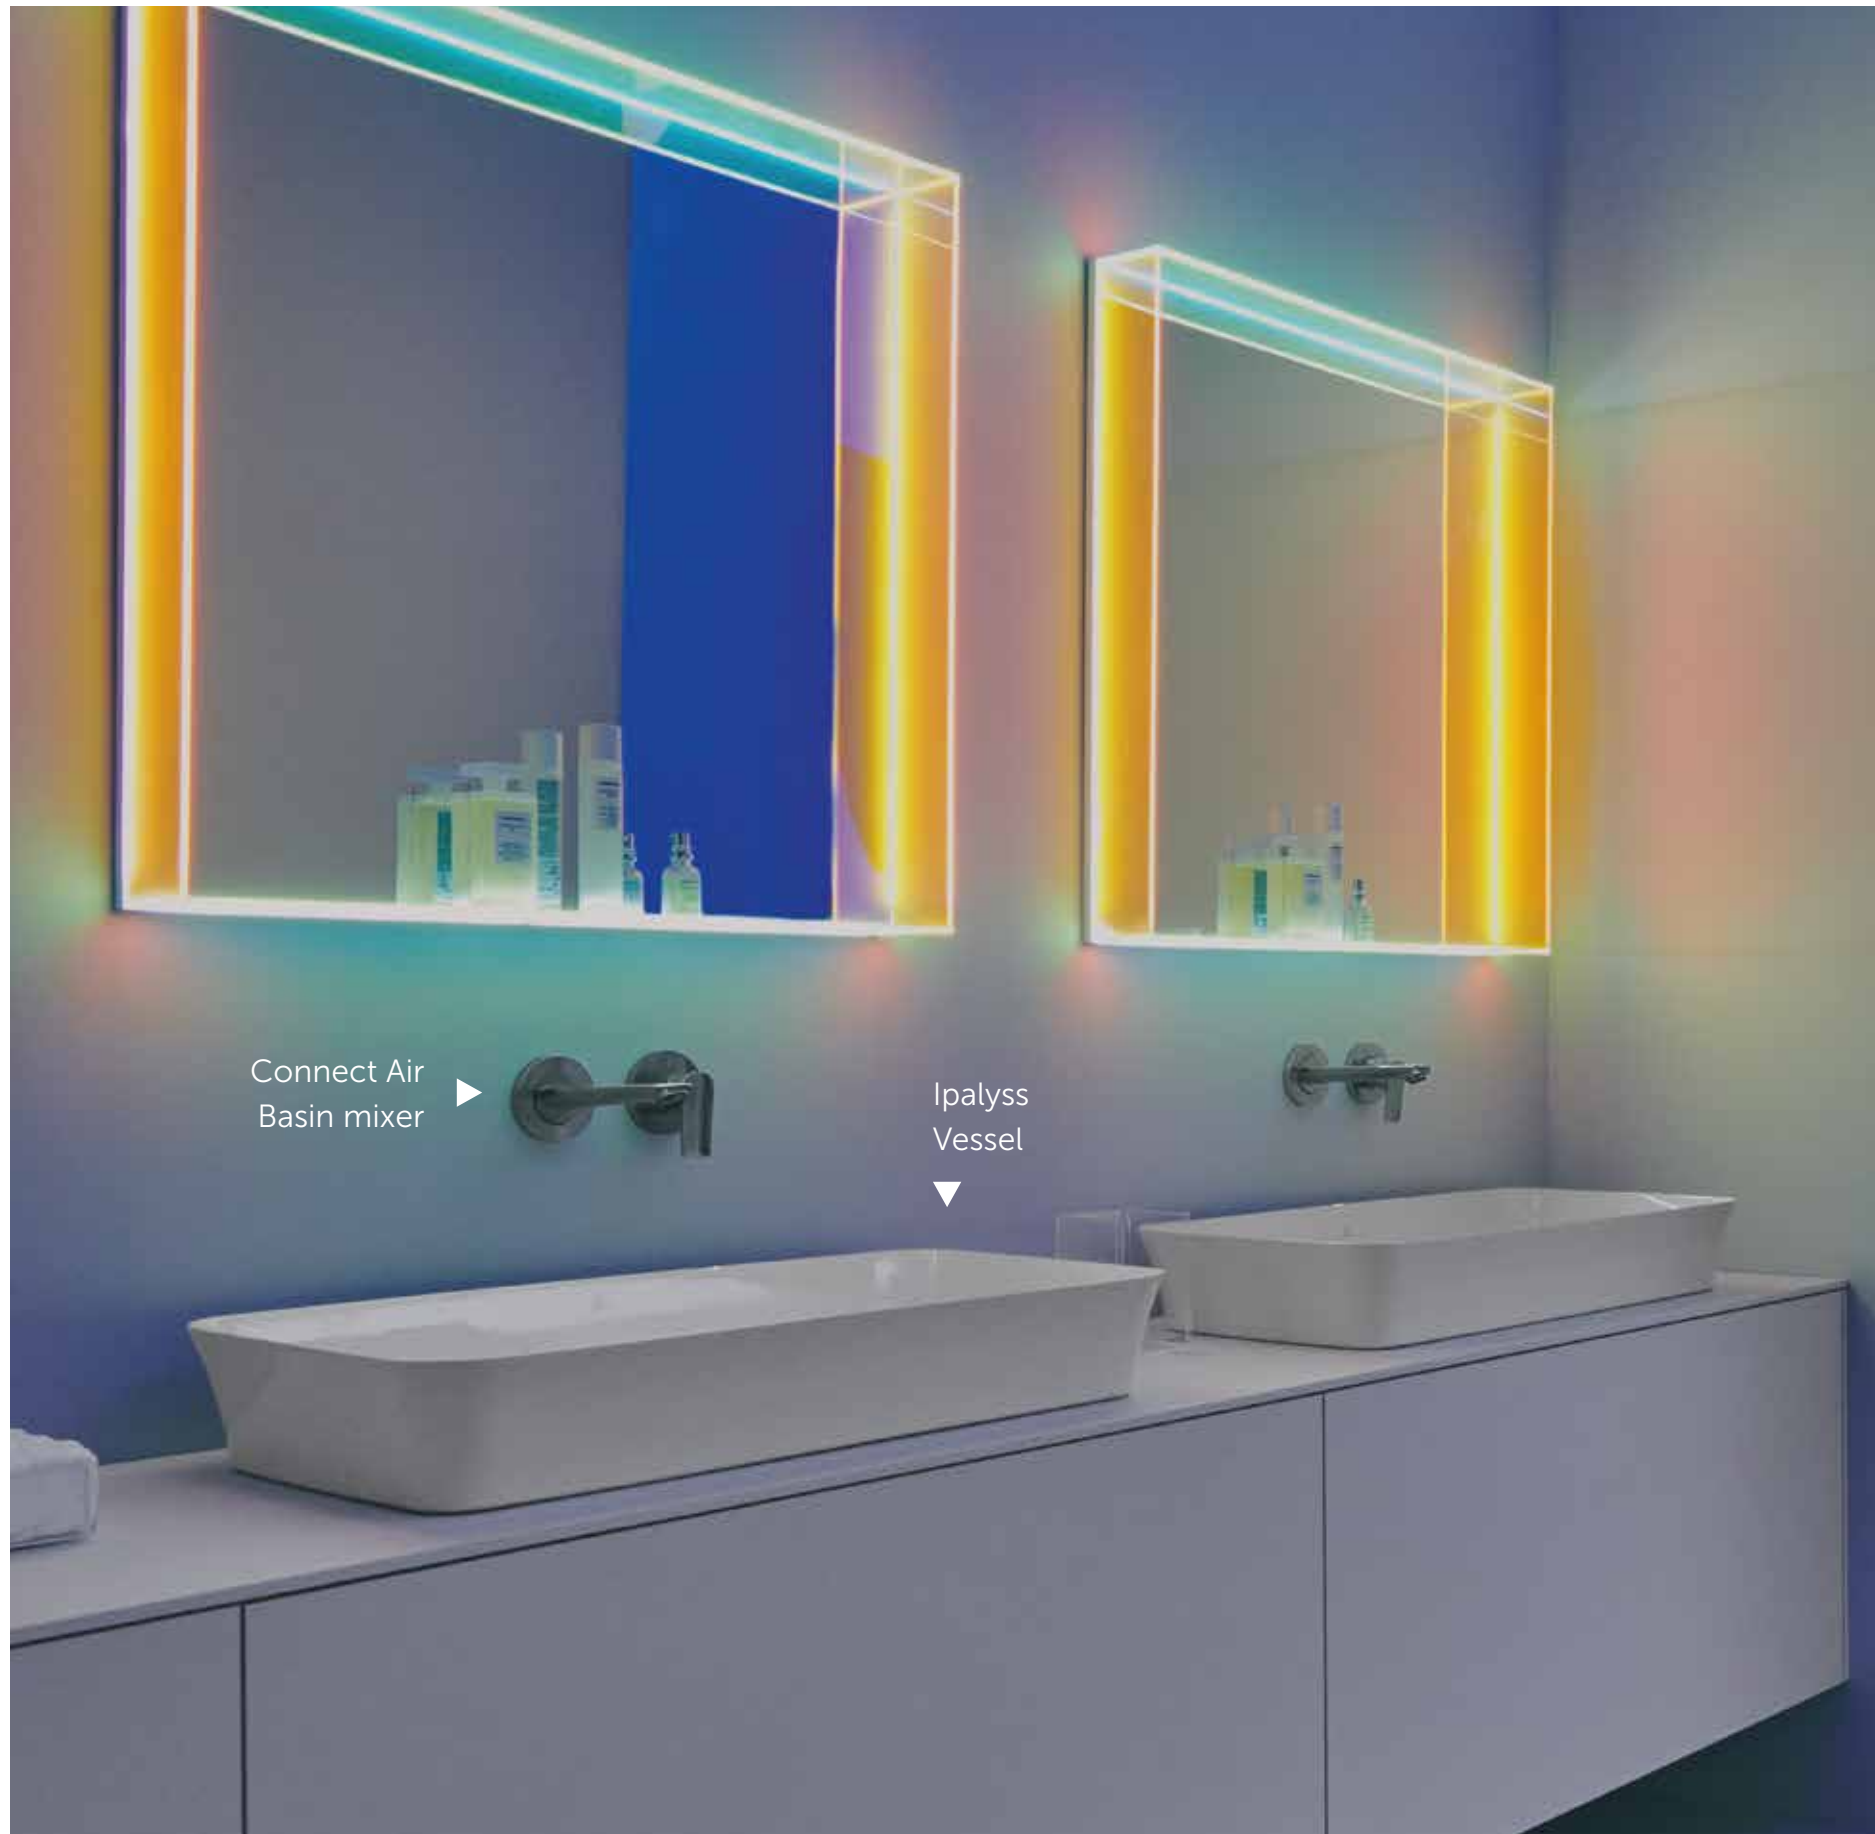

Connect Air
Basin mixer ▶

Ipalyss
Vessel ▼

The Restaurant Washroom

IPALYSS

**80cm
Rectangular vessel**
Code E139101

No tap holes

55cm available with
tap-deck

55

60

80

Oval vessel

60

Round vessel

40

Finishes:

- 01 Glossy White
- V1 Silk White
- V2 Glossy Black
- V3 Silk Black

- V5 Slate Grey
- V9 Concrete
- V8 Mink
- V4 Kashmir

- V6 Pomegranate
- V7 Nude
- X8 Powder
- X9 Sage

CONNECT AIR

**Wall mounted
basin mixer**
Code A7009A5

Kit 1 (A5948NU) to be
purchased separately

Finishes:

- AA Chrome
- A2 Brushed Gold
- A5 Magnetic Grey
- GN Silver Storm

Technology:

FirmaFlow®

Technology:

Ideal Standard