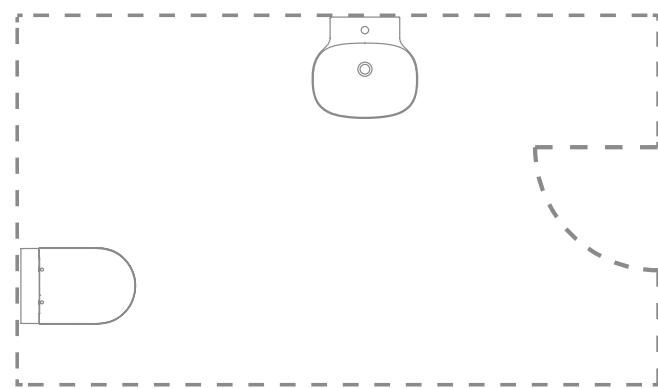

Inspired by an icon, created by you.

This is a space of purity and calm, where the clean white ceramics of the Blend Curve toilet and Linda-X basin are complemented by the contemporary and minimalist Symfo flushplate.

Linda-X has been inspired by the iconic Linda range, originally created by Achille Castiglioni, representing the fusion of sensual beauty and innovative design, while the Blend Curve toilet offers superior performance through AquaBlade® technology, which guarantees a cleaner, quieter, more efficient flush.

Mirror ▶

Altes
Flush plate

Joy
Basin mixer ▶

Linda-X
Basin ▶

Blend Curve
Toilet ▶