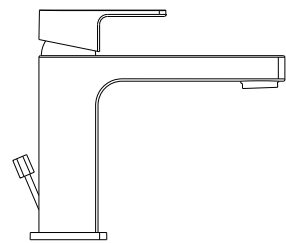

EDGE

Finishes:

● AA Chrome

FITTINGS

Mini Basin Mixer

Basin mixer

Vessel mixer

Wall mounted basin mixer

Kit 1 A5948NU to be purchased separately

High spout basin mixer