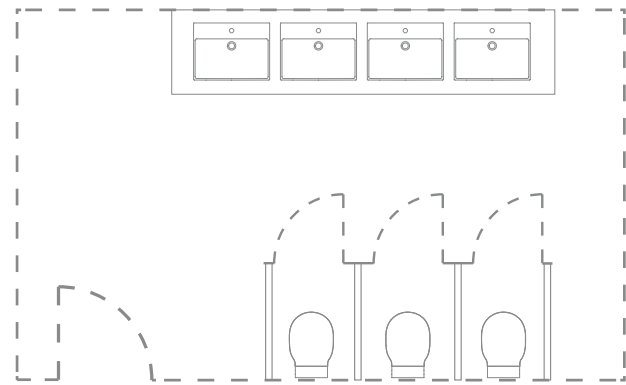

Technology that's smart and beautiful.

Intellimix® is the perfect combination of sleek, contemporary design, superior hygiene, enabled by a full soap cycle. Our smart touchless tap dispenses both water and soap, enabling you to manage quantities of both in a way that's economical and sustainable.

This contemporary aesthetic is complemented by the Extra basin, which combines an architectural vision with sculpted geometry, working in harmony with Blend Cube WCs and Symfo flushplates for an overall look that speaks of effortless sophistication.

Intellimix
Smart sensor tap

Extra
Basin