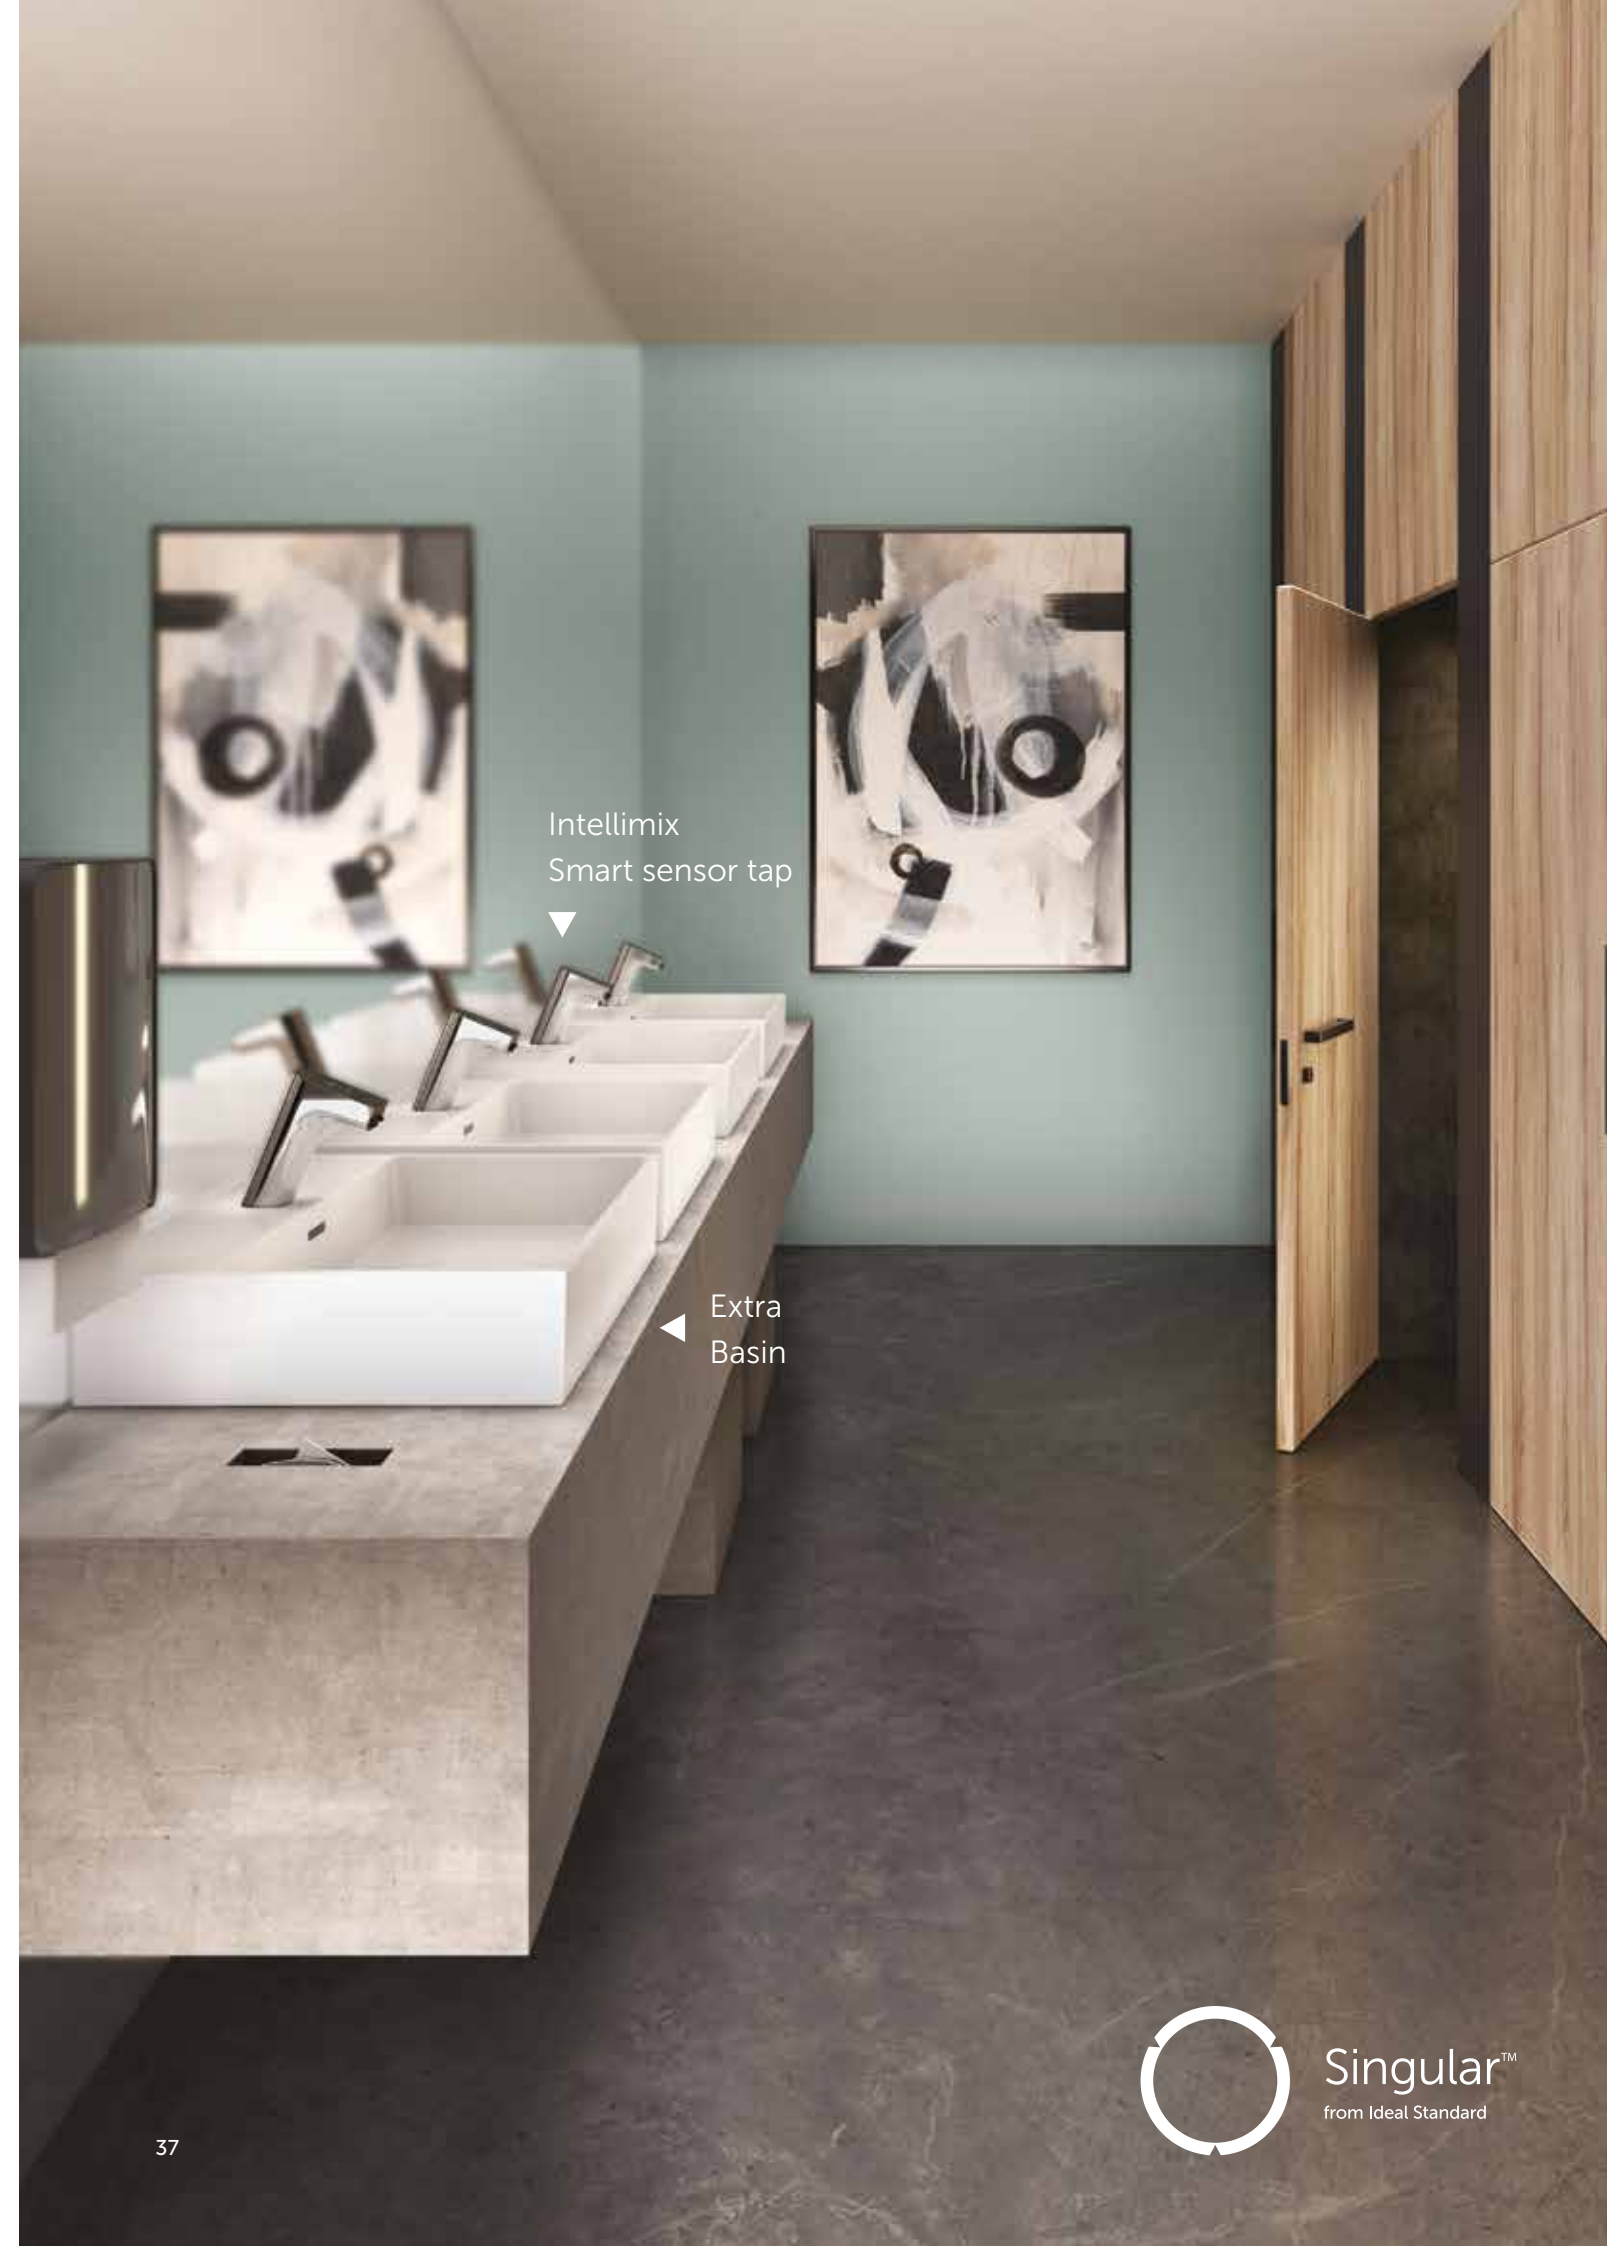

Technology that's smart and beautiful.

Intellimix® is the perfect combination of sleek, contemporary design, superior hygiene, enabled by a full soap cycle. Our smart touchless tap dispenses both water and soap, enabling you to manage quantities of both in a way that's economical and sustainable.

This contemporary aesthetic is complemented by the Extra basin, which combines an architectural vision with sculpted geometry, working in harmony with Blend Cube WCs and Symfo flushplates for an overall look that speaks of effortless sophistication.

Intellimix
Smart sensor tap

Extra
Basin