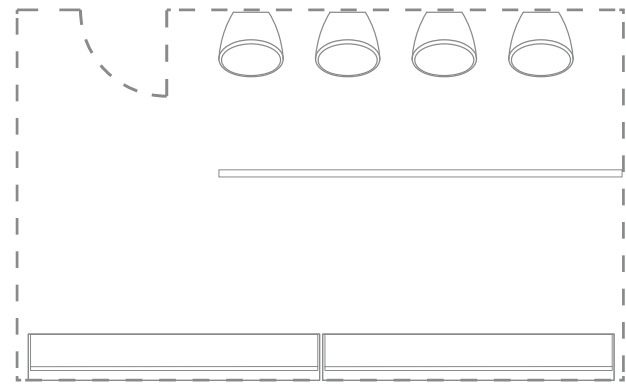

Superior build quality meets smart design.

Ideal Standard and Armitage Shanks washrooms combine sleek and contemporary aesthetics with superior build quality and smart design that enhance user experience, while ensuring durability and making cleaning and maintenance simpler and more economical. The robust white Silhouette trough combines here with Sensorflow 21 infrared sensor taps.

The clean and minimal look is completed by Sphero urinals, which deliver a smarter urinal range that's fit for the modern world.

*Armitage
Shanks*

Sensorflow 21
Infrared sensor tap

◀ Silhouette
Wash trough