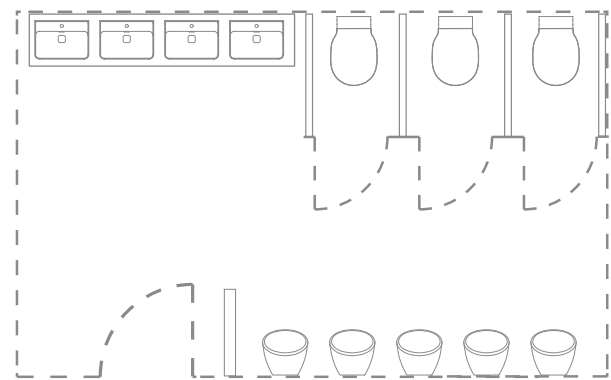

Clever design that's crafted for economy.

A smart hybrid flush system takes efficiency to new heights in the Sphero urinal range. Crafted for economy, the maxi model pictured offers the benefits of a waterless unit with added hygiene, thanks to a smart sensor technology that detects salinity and urinal use, activating flushes and using water only when needed.

This clever technology is complemented by the light design of Strada II basins and the Edge wall-mounted basin mixer for a washroom that looks beautiful and functions perfectly.