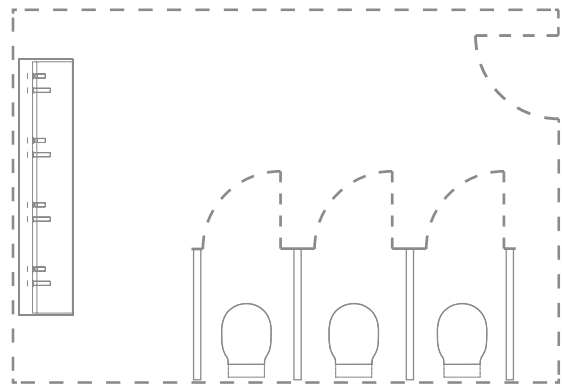

Robustness that meets any challenge.

This is a space that demands robustness to ensure longevity in a demanding and high volume environment. The Silhouette wash trough is built to last, thanks to durable materials and Armitage Shanks's manufacturing expertise, and comes in 120cm, 240cm and 300cm options.

The Sensorflow 21 infrared sensor taps bring a sleek, contemporary look to the washroom, while also enabling greater control of water use, reducing costs and increasing efficiency.