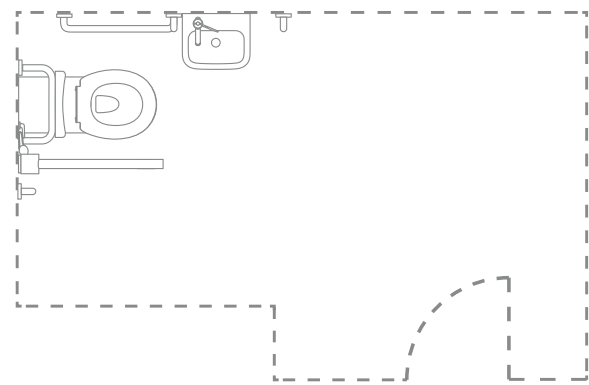

Designed for independence.

There's no need to sacrifice beauty to achieve accessibility. However, it's important to strike the right balance between style and functionality. Contour 21 offers both.

This washroom works for people with differing mobility needs, featuring a raised WC and chrome rails for easier movement. Contour 21 is all about thoughtful design for an independent lifestyle.