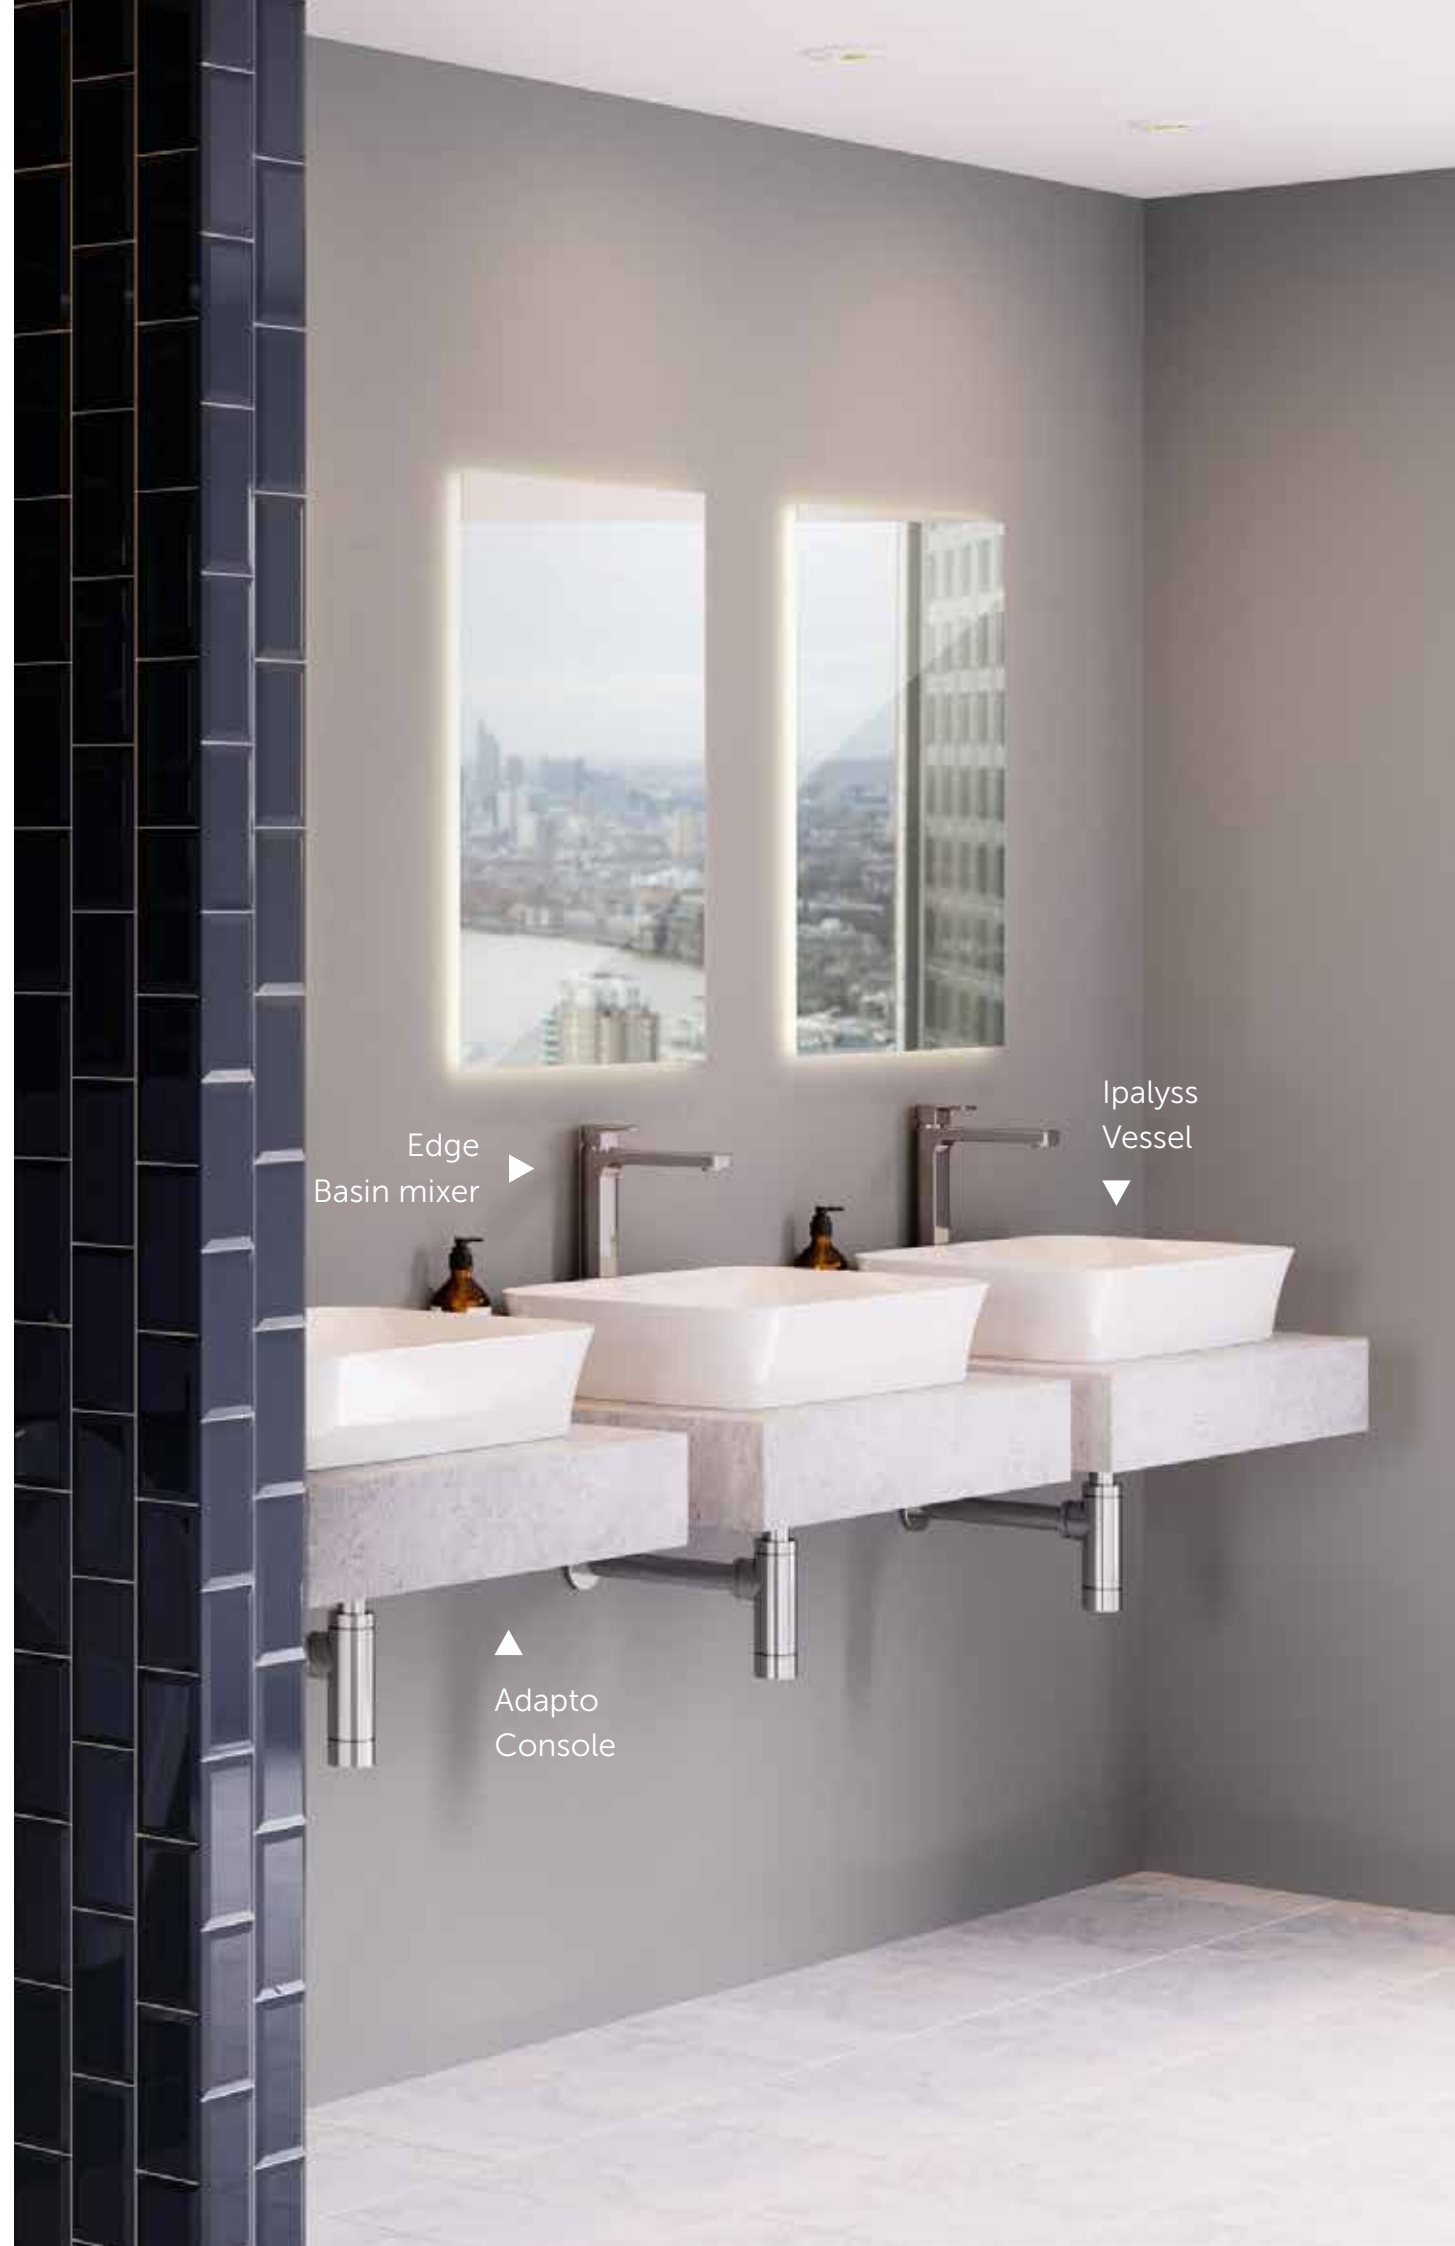

The College Washroom

IPALYSS

1 or no tap holes

55

65

80

Oval vessel

60

Round vessel

40

Finishes:

- 01 Glossy White
- V5 Slate Grey
- V6 Pomegranate
- V1 Silk White
- V9 Concrete
- V7 Nude
- V2 Glossy Black
- V8 Mink
- X8 Powder
- V3 Silk Black
- V4 Kashmir
- X9 Sage

EDGE

Finishes:

- AA Chrome

ADAPTO

60, 70, 85, 105, 120, 150

50

Finishes:

- WG Gloss White
- FF Light Wood
- FW Dark Wood
- FX Grey Stone

Technology: