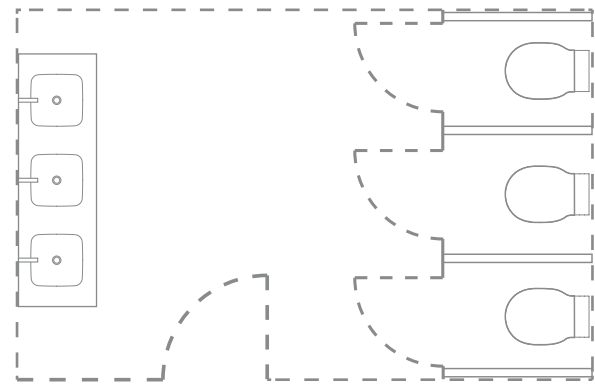

Where performance meets design.

Light design creates a space of calm and elegance. The flowing lines of the Connect Air vessel basins work in perfect harmony with the bright minimalist interior. These are in contrast to the striking Black Onyx Armitage Shanks Sensorflow E tap, with infrared technology to ensure outstanding functionality, water efficiency and hygiene. This is performance brassware that also allows self-expression.