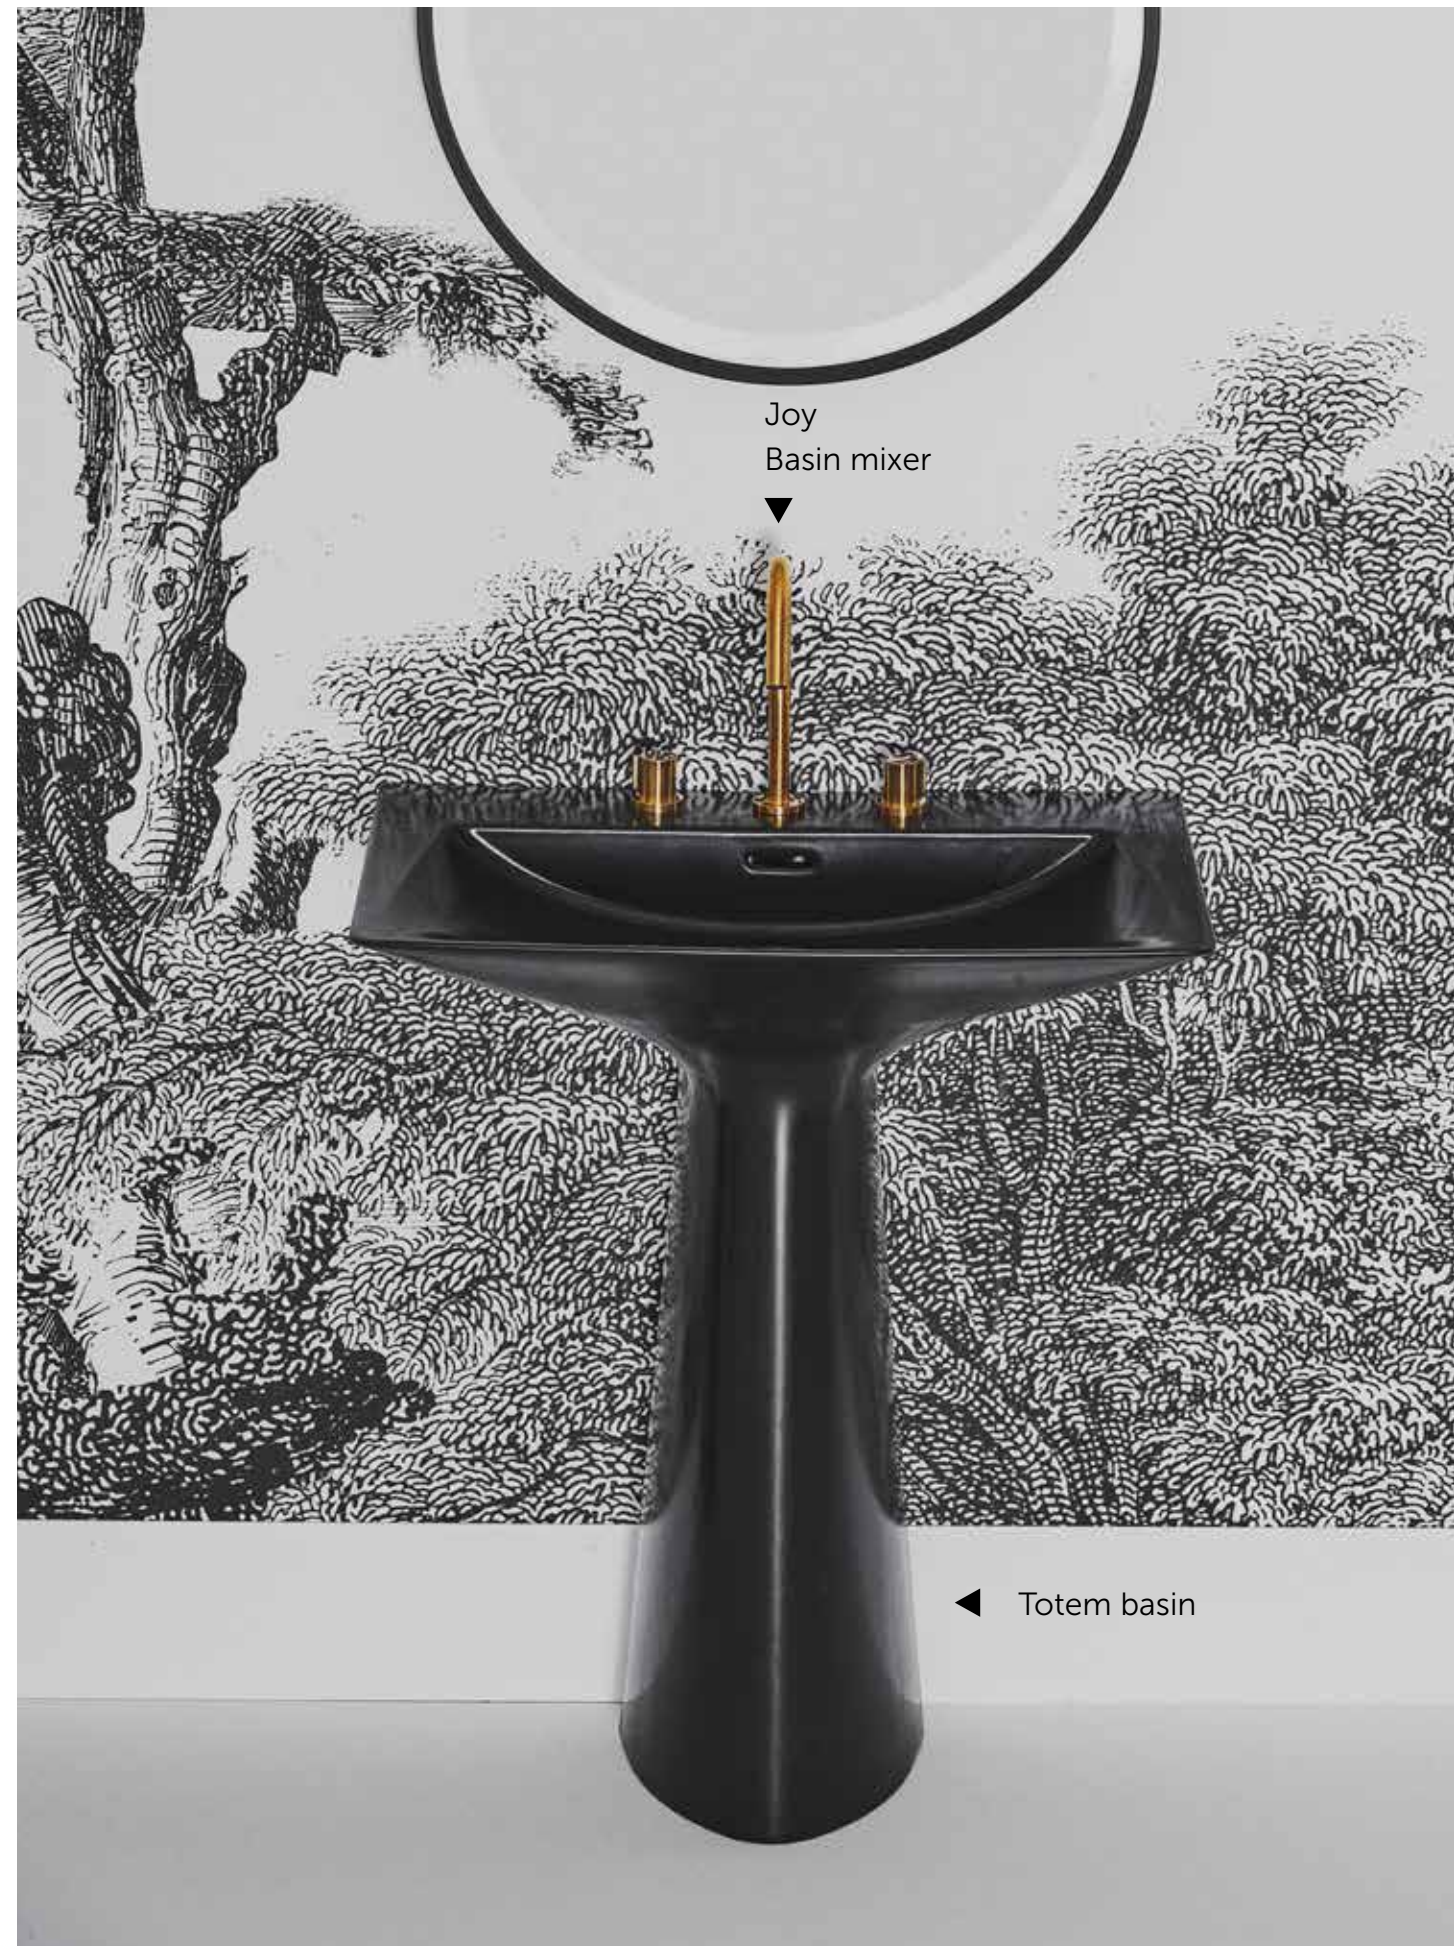

The Restaurant Washroom

TOTEM BASIN

With slotted overflow

Finishes:

- 01 Glossy White
- V1 Silk White
- V2 Glossy Black
- V3 Silk Black

Versions:

1 or 3 tap hole
Basins can be paired
with Blend Cube
toilets

Ideal Standard

JOY

Available with or without
pop-up waste

Finishes:

- AA Chrome
- A2 Brushed Gold
- A5 Magnetic Grey
- GN Silver Storm

Joy
Basin mixer

◀ Totem basin