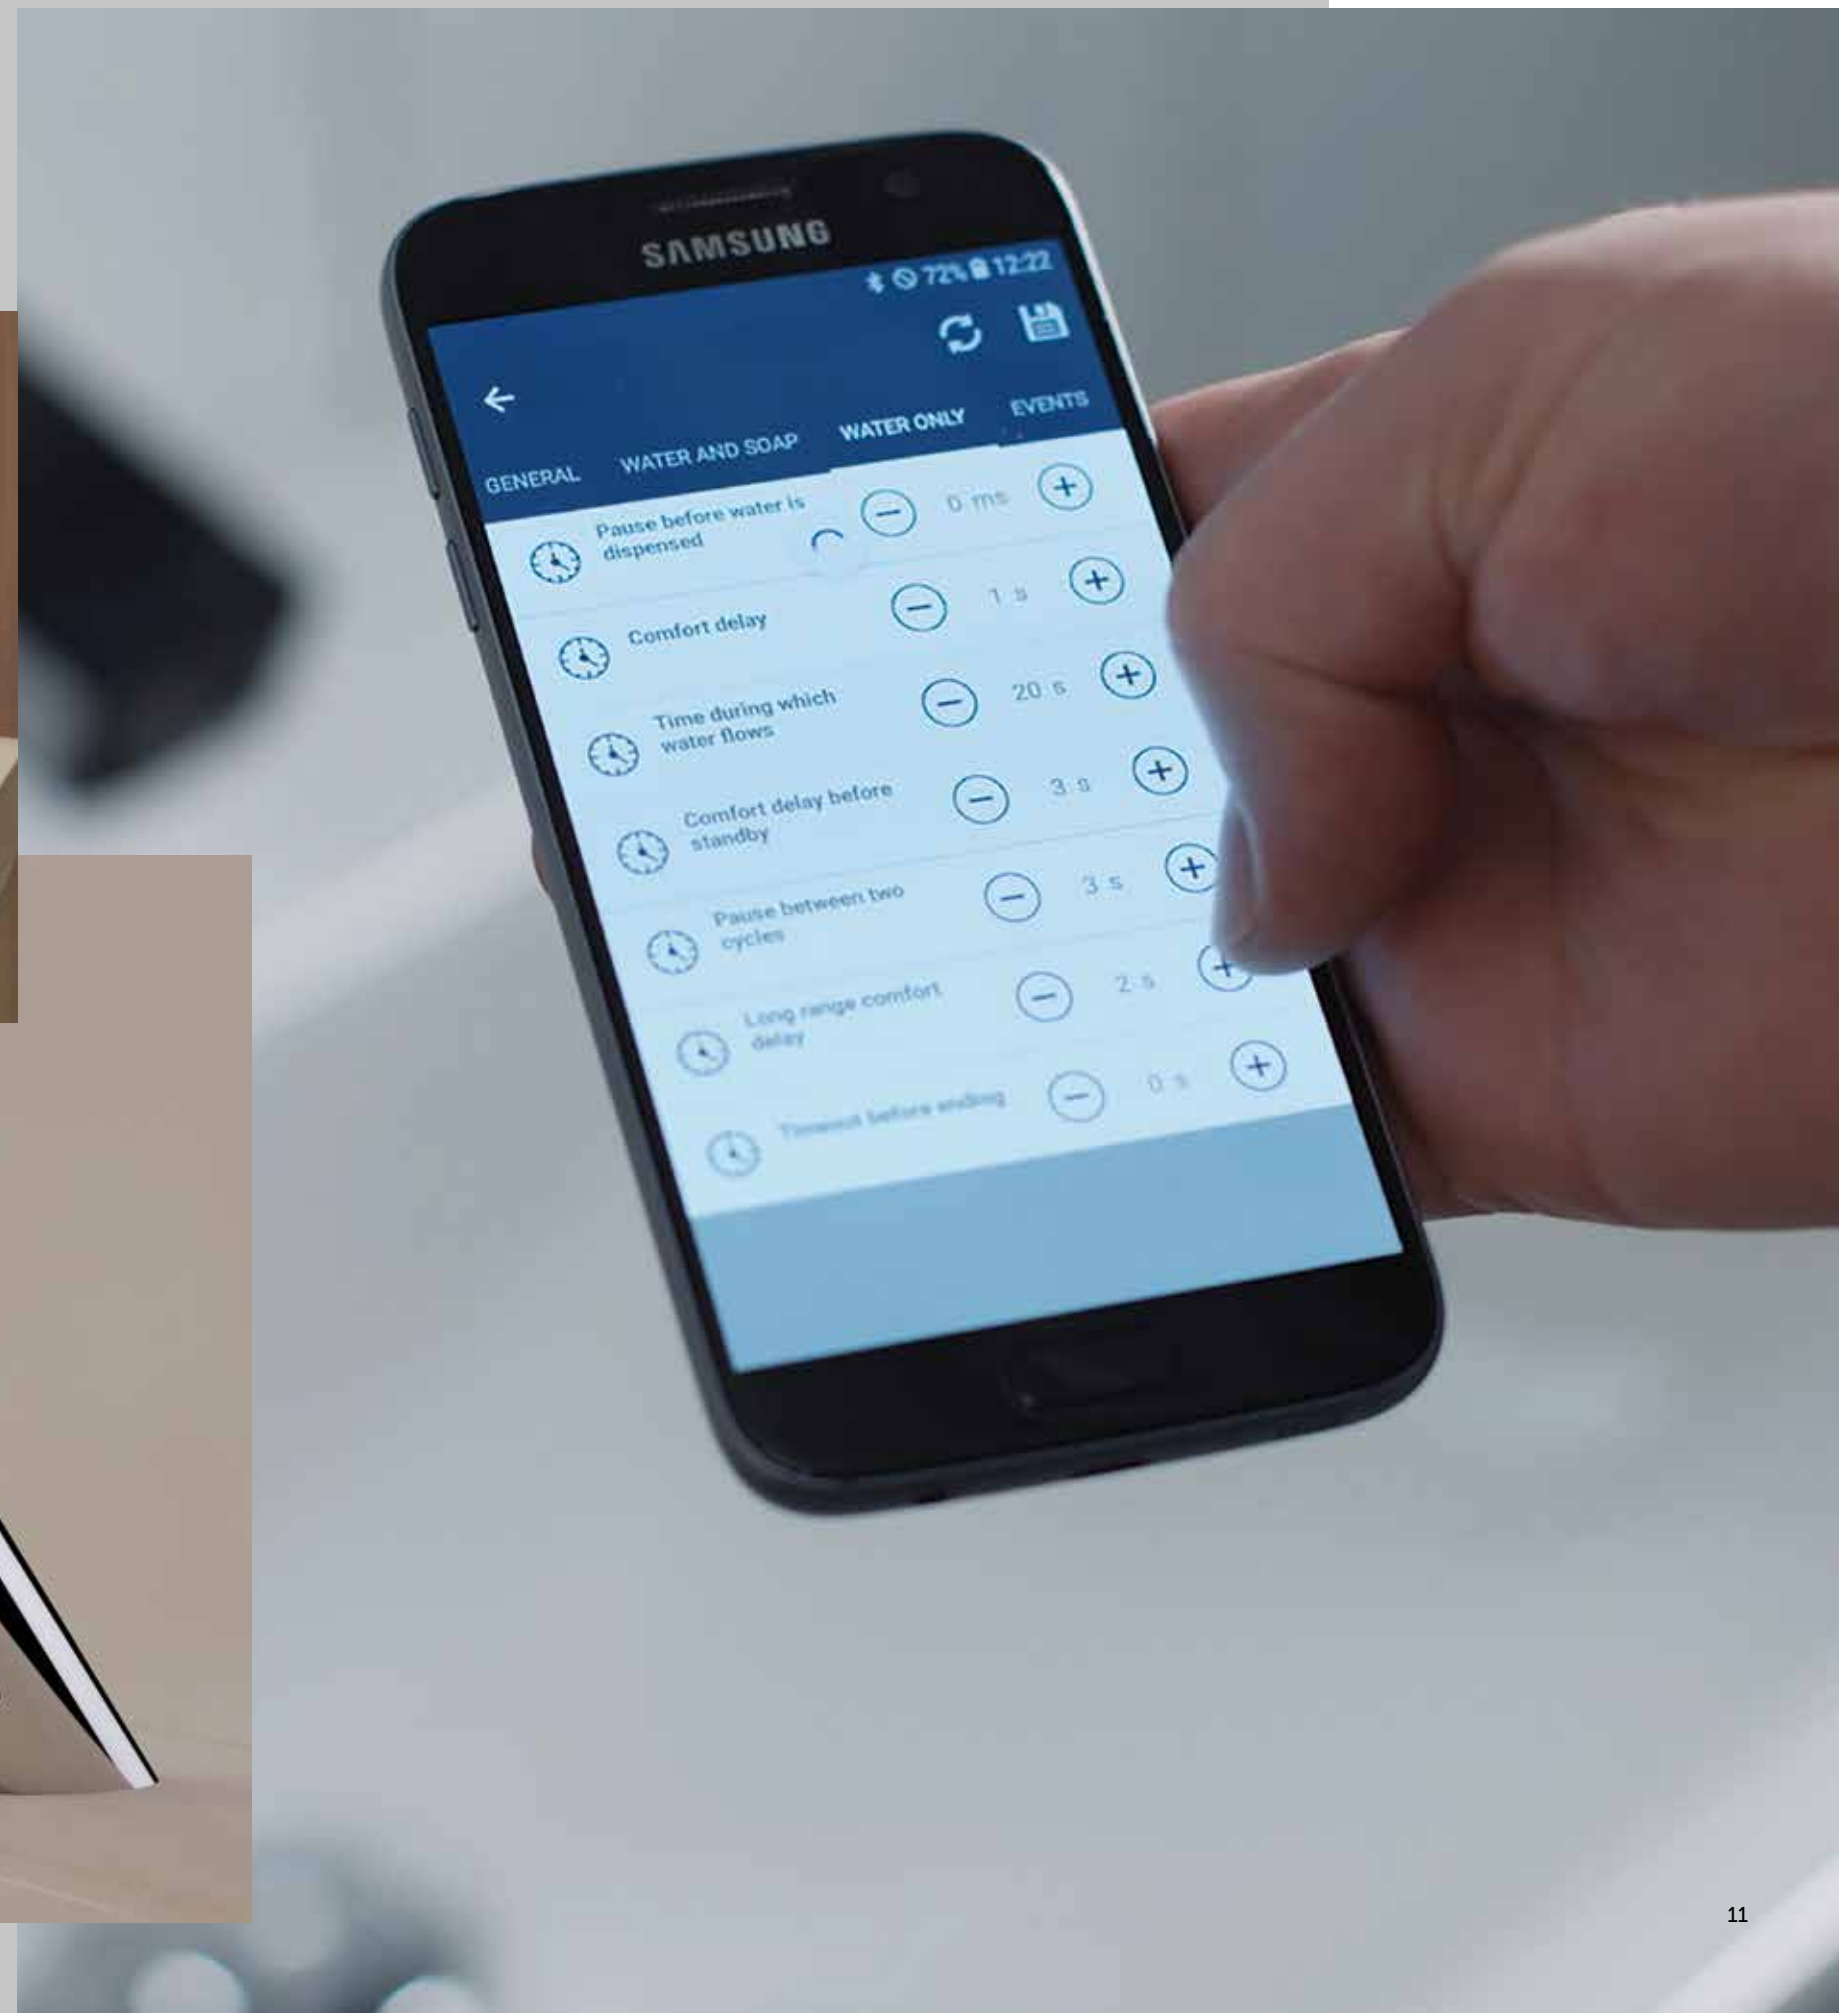

Where it all comes together.

Whether you're an architect, a specifier or an installer, Singular™ offers a seamless journey to that one, perfect cross-category solution. Yours.

Intellimix®
Smart sensor tap