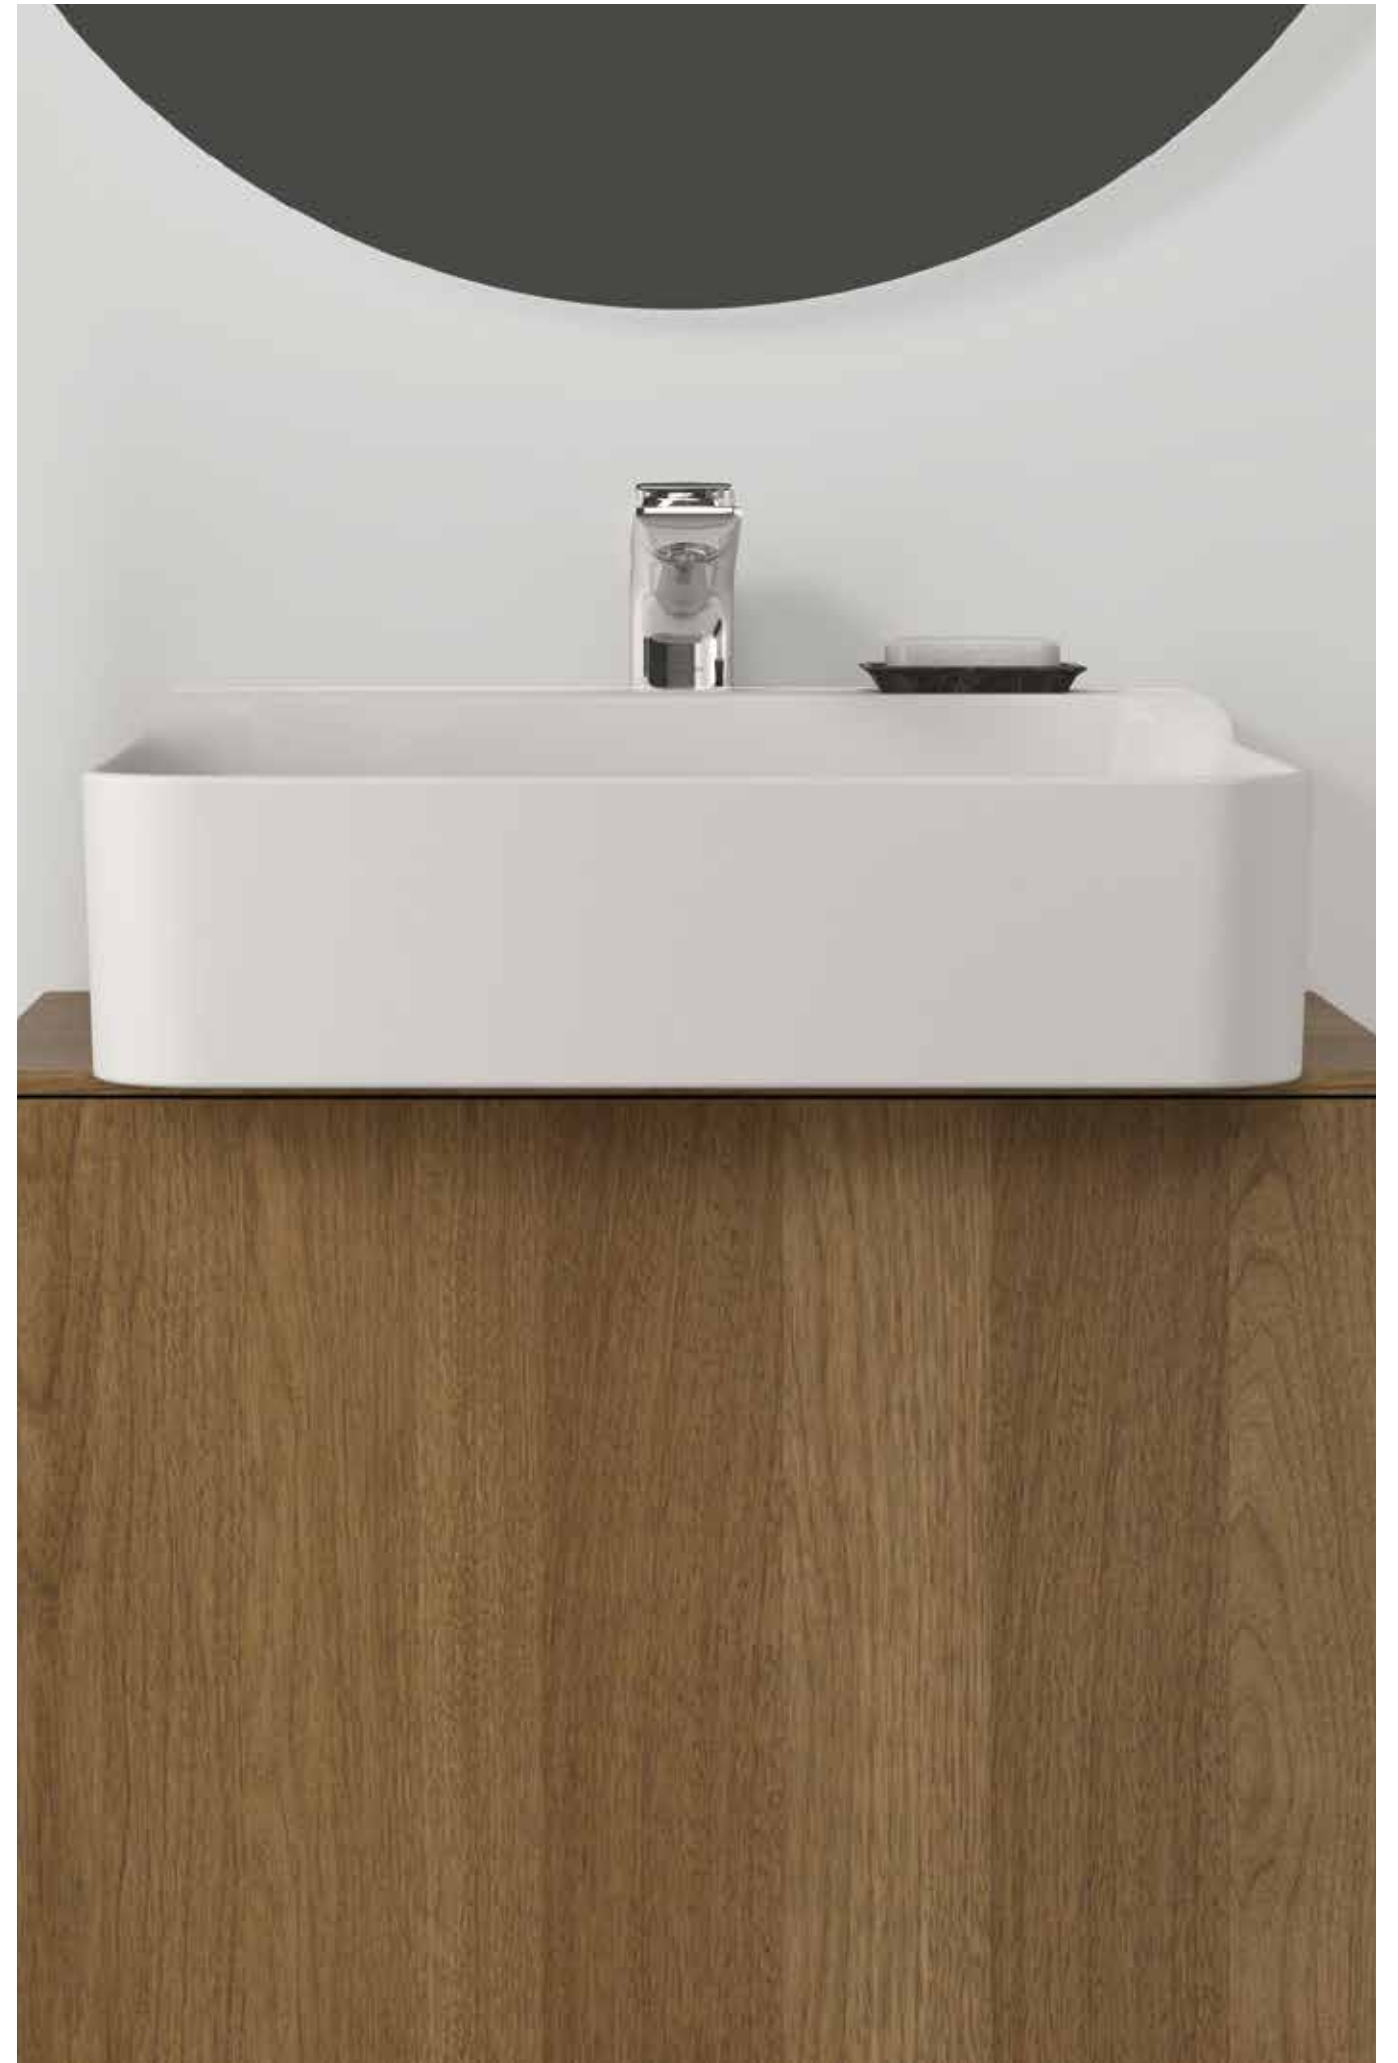

CONCA

BASINS

Vessel

Without overflow

No tap hole

Round or rectangular design

For lay on installation or use with freestanding pedestal

Sizes available: 45 (round) and 60 cm (rectangular)

Basin

1, 2, 3 or no tap hole

With or without overflow

Size available: 50 and 60, 80, 100, 120 cm

Grinded models available for lay on installation

Finishes:

- ☐ 01 Glossy White
- ☐ V1 Silk White

Ideal Standard

CONCA

MIXERS

Vessel mixer

Wall mounted basin mixer

Available with 180 or 220 mm spout

Requires built-in kit A1313NU (sold separately)

Dual control wall mounted basin mixer

3 hole basin mixer dual control

Finishes:

- ☐ AA Chrome
- ☐ A2 Brushed Gold
- ☐ A5 Magnetic Grey
- ☐ GN Silver Storm

Ideal Standard