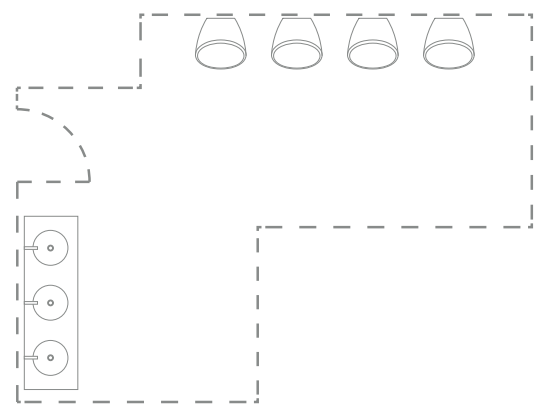

Simple installation outstanding performance.

Sphero urinals introduce a range of performance, maintenance and installation benefits that make it an excellent option for sustainability and cost management. This includes a contemporary rimless design that also results in easier cleaning and clever features which make fixing quicker while protecting walls.

Sphero combines in this washroom with water-saving Sensorflow 21 infrared sensor taps which come as rim, panel or wall-mounted options and the elegant Cherwell 21 under-counter washbasin featuring an easy-to-clean design for greater hygiene.

◀ Mirror

▶ Sensorflow 21
Infrared sensor tap

▶ Cherwell 21
Under-counter washbasin

▶ Sphero
Urinal