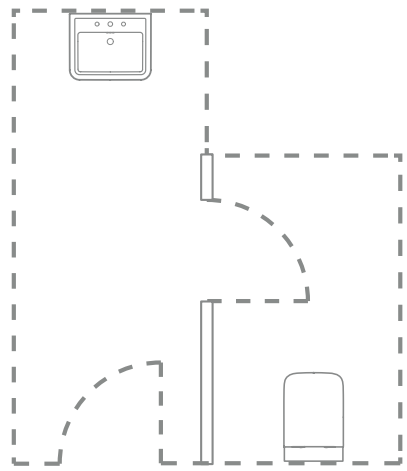

A playful blend of past and present.

Neoclassical design is all about muted and modest luxury style. It shies away from opulence and extravagance, but still exudes elegance.

The Calla collection balances classic features and subtle touches for true sophistication, even in the smallest spaces.

Mirror ▶

◀ Joy Neo
Basin mixer

▲
Calla
Basin & pedestal