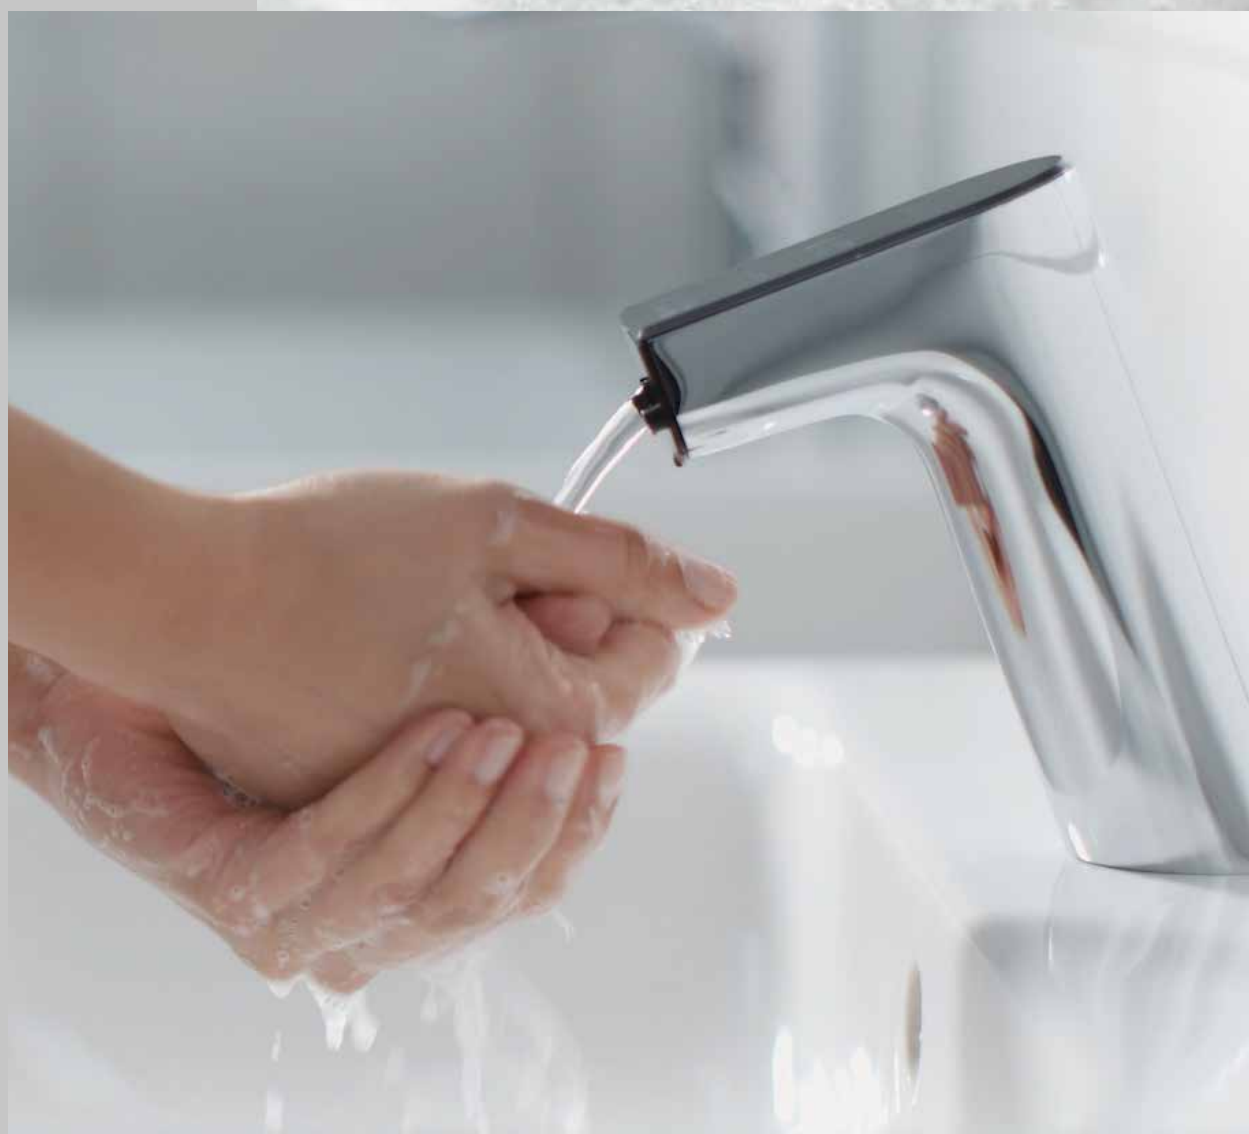

100 years of hygiene heritage. And counting.

The daily practice of hygiene is exactly that, something which should improve day after day. At Ideal Standard, we're incredibly proud to have played a leading role in that daily improvement for more than a century.

Today, we're more aware than ever of the need to keep raising standards and creating new solutions that deliver superior hygiene.

Through our research and industry-leading products, we make it possible to deliver safer, better, washroom experiences.

To shape the future of modern living, together.