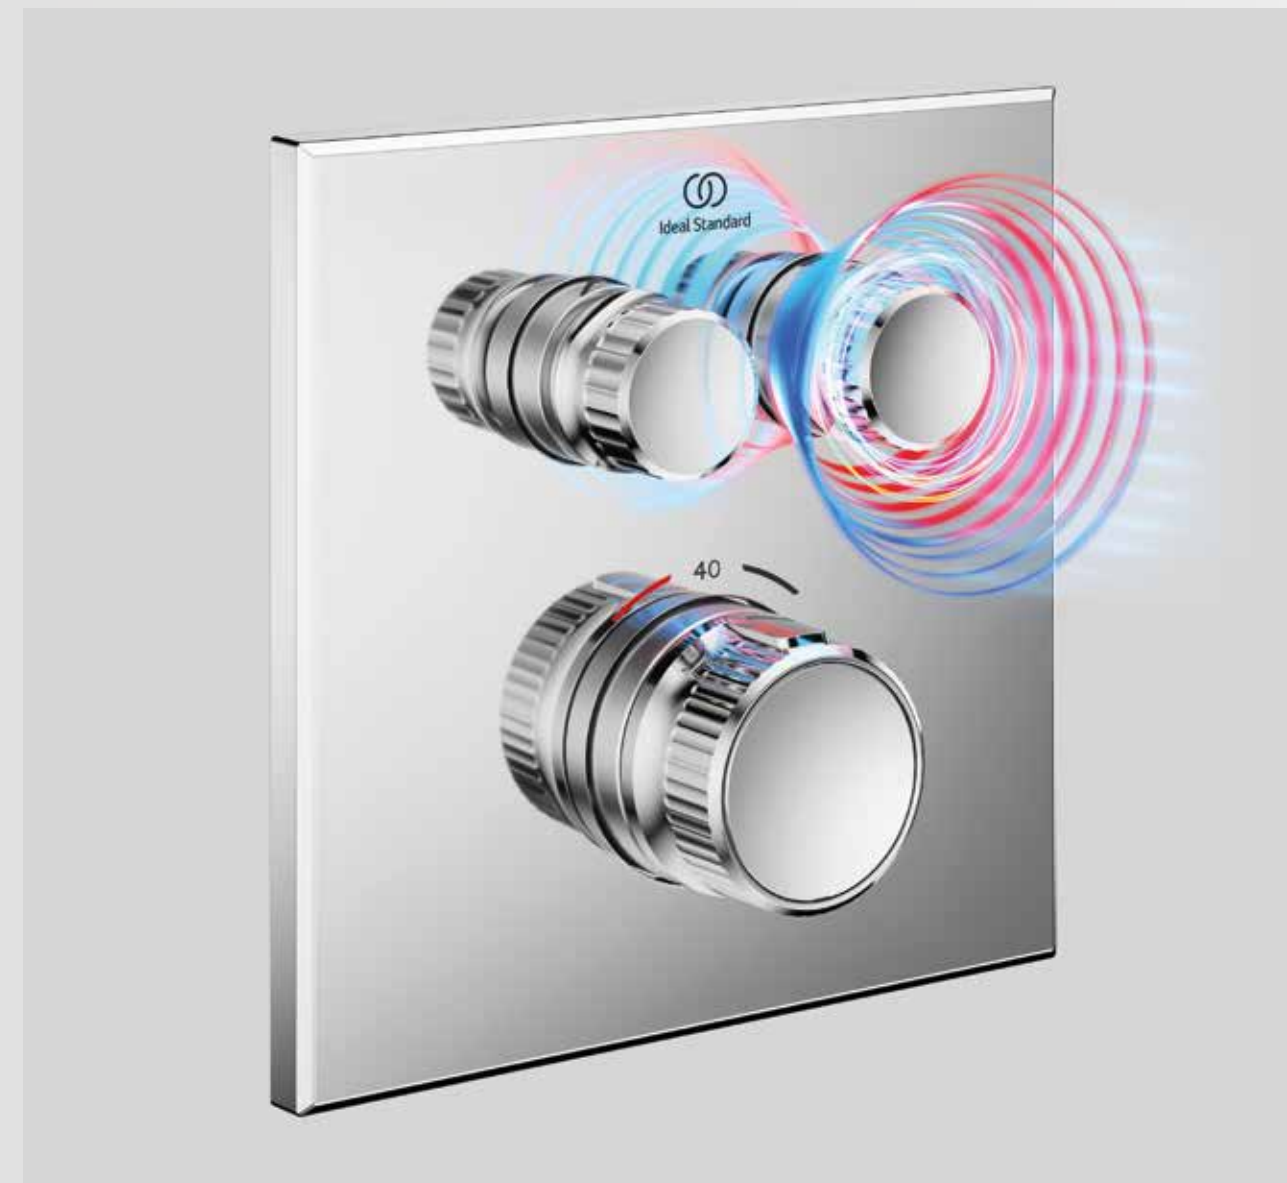

FirmaFlow®

Engineered to last.

We pioneered the ceramic disc cartridge in 1969 and this innovation redefined the way people used bathrooms and made it possible to create the single lever tap.

As the ultimate development of the original ceramic disc cartridge, some 50 years on, FirmaFlow® is the undisputed market leader with its innovative engineering and extraordinary durability, comfort and control lasting for twice as long as the industry standard.

Navigo®

Engineered for control.

Experiencing the ultimate control of water temperature and flow has never been easier than with Navigo®, supported by the hidden technology of the Easy-Box shower kit. The two upper knobs enable you to turn the water on/off and adjust the flow in one smooth movement. It's technology you can rely on.

● Sleek, minimalist look for the modern bathroom.

● Single push-button control of on/off water and volume.

● Precise and consistent temperature settings.