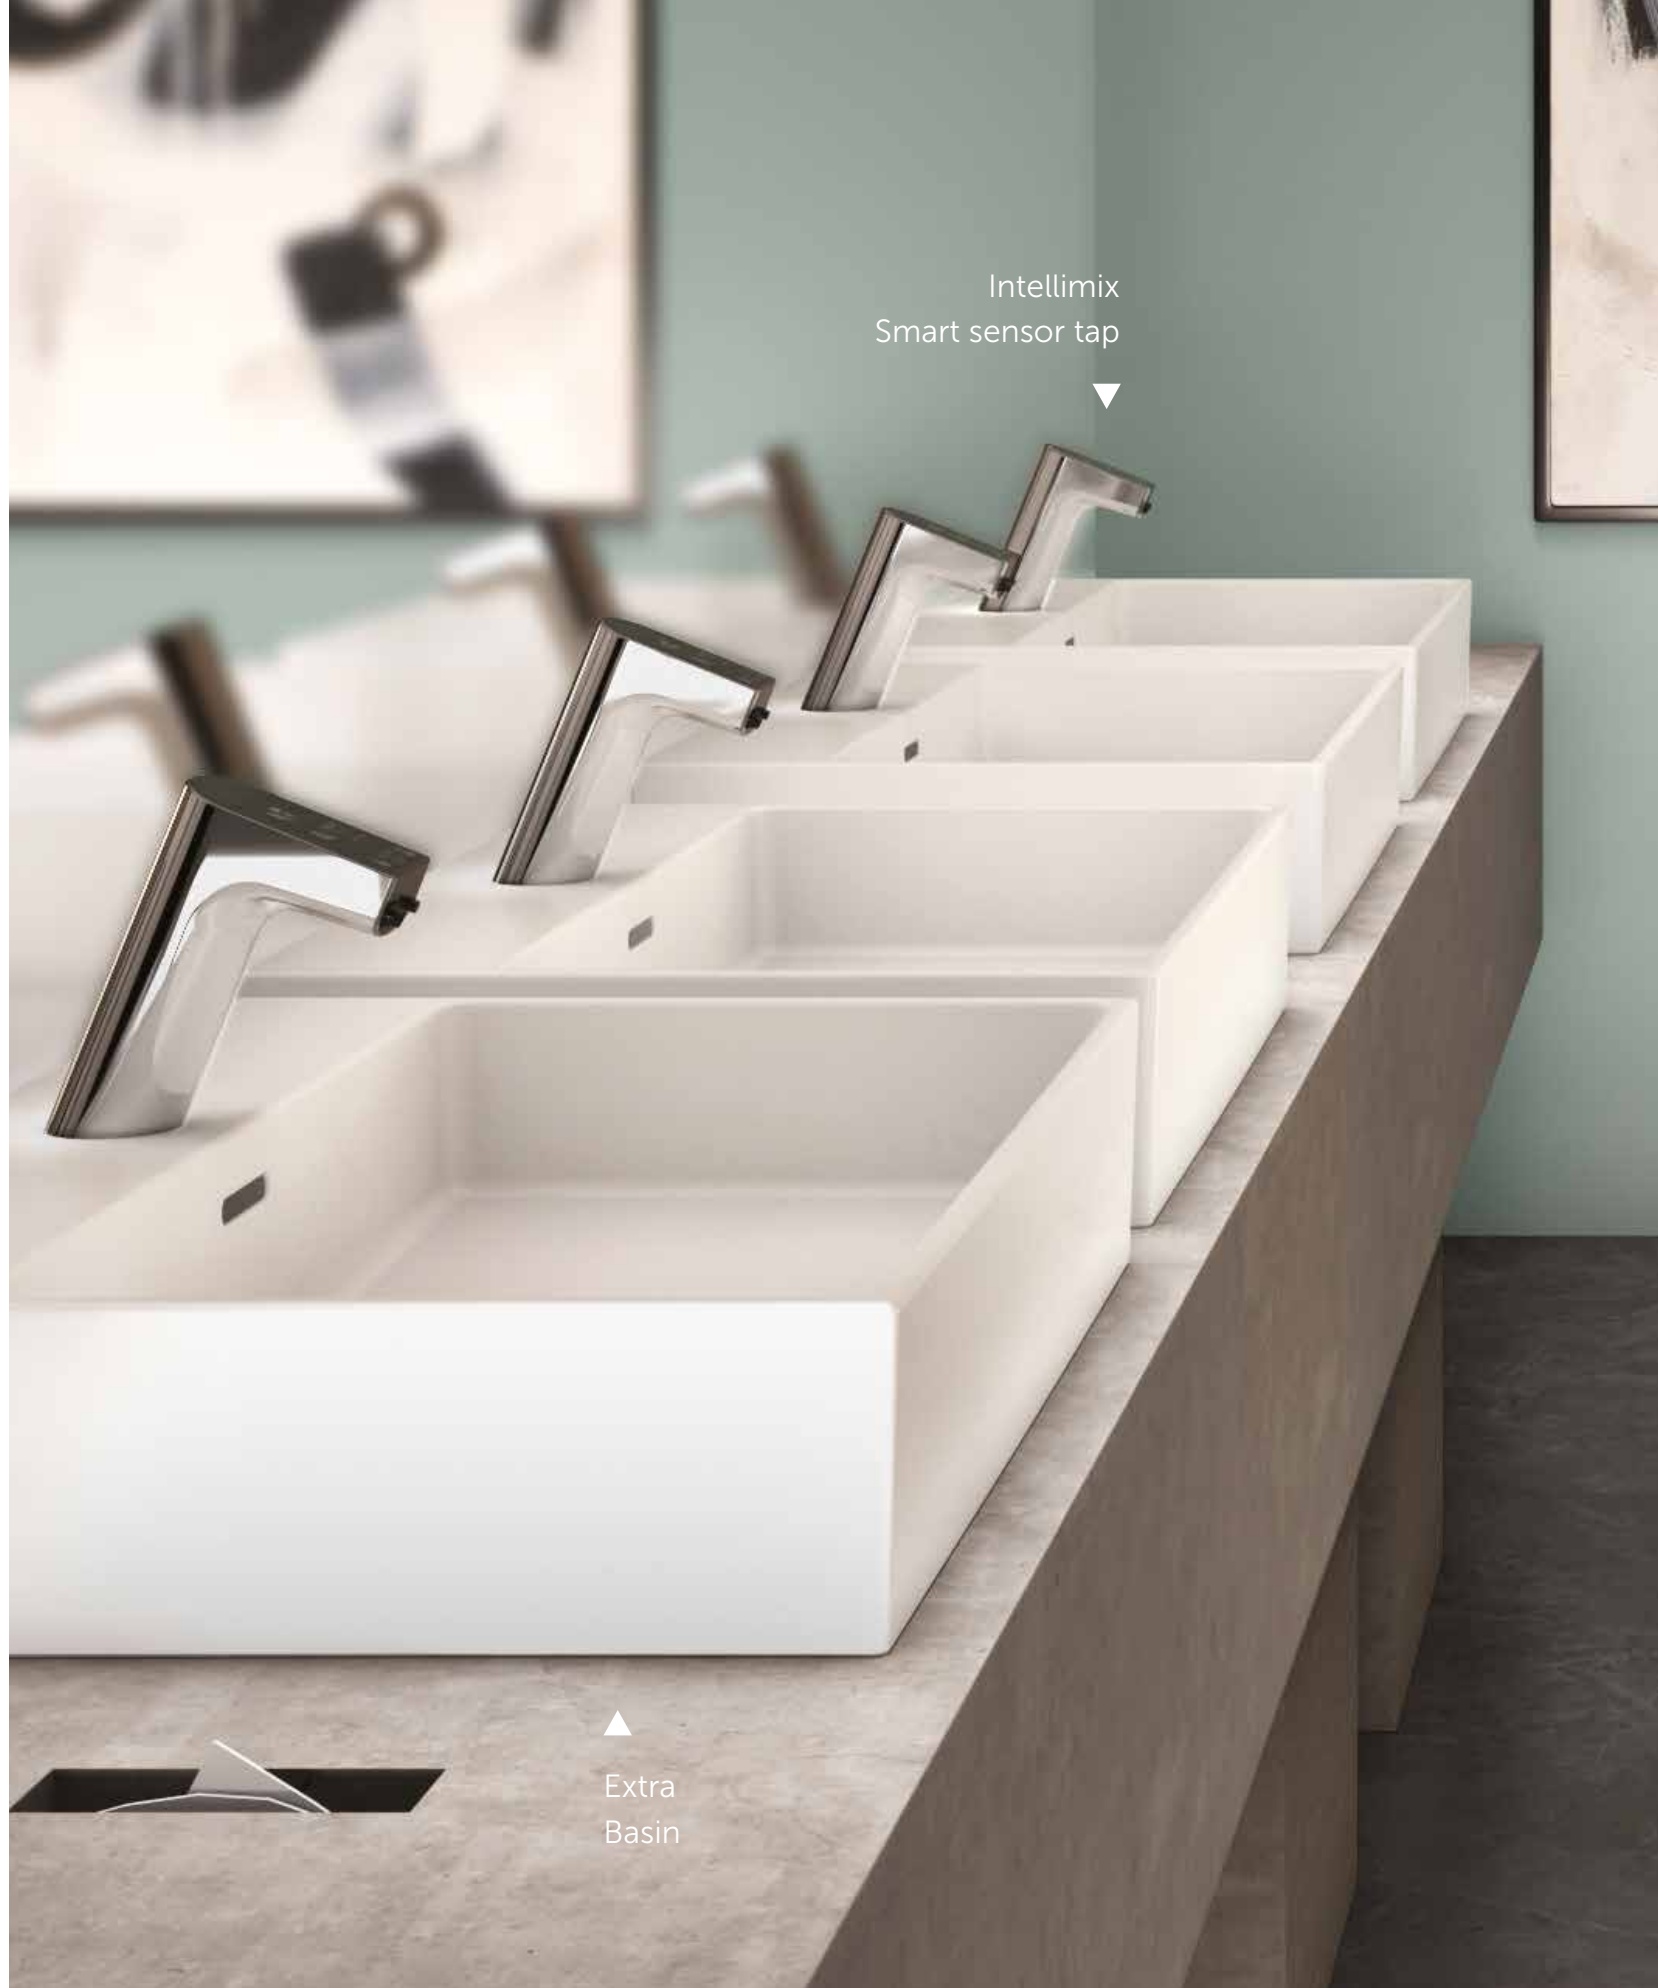

Intellimix
Smart sensor tap

▲
Extra
Basin

The Employee Bathroom

EXTRA

45

50

60

70

80

100

Finishes:

- ☐ 01 Glossy White
- ☐ V1 Silk White

Versions:

- 1, 2, 3 or no tap hole
- With overflow
- Grinded version available

INTELLIMIX®

Rim mounted version
Touch-free and soap
integrated hand washing

Integrated soap outlet
for Intellimix® Mild
Antibacterial
Foam Soap

EasyFix® for quick and
effortless installation

Easy parameter setting
and data check through
app

Finishes:

- ☐ AA Chrome
- ☐ B3 Black Onyx

Ideal Standard