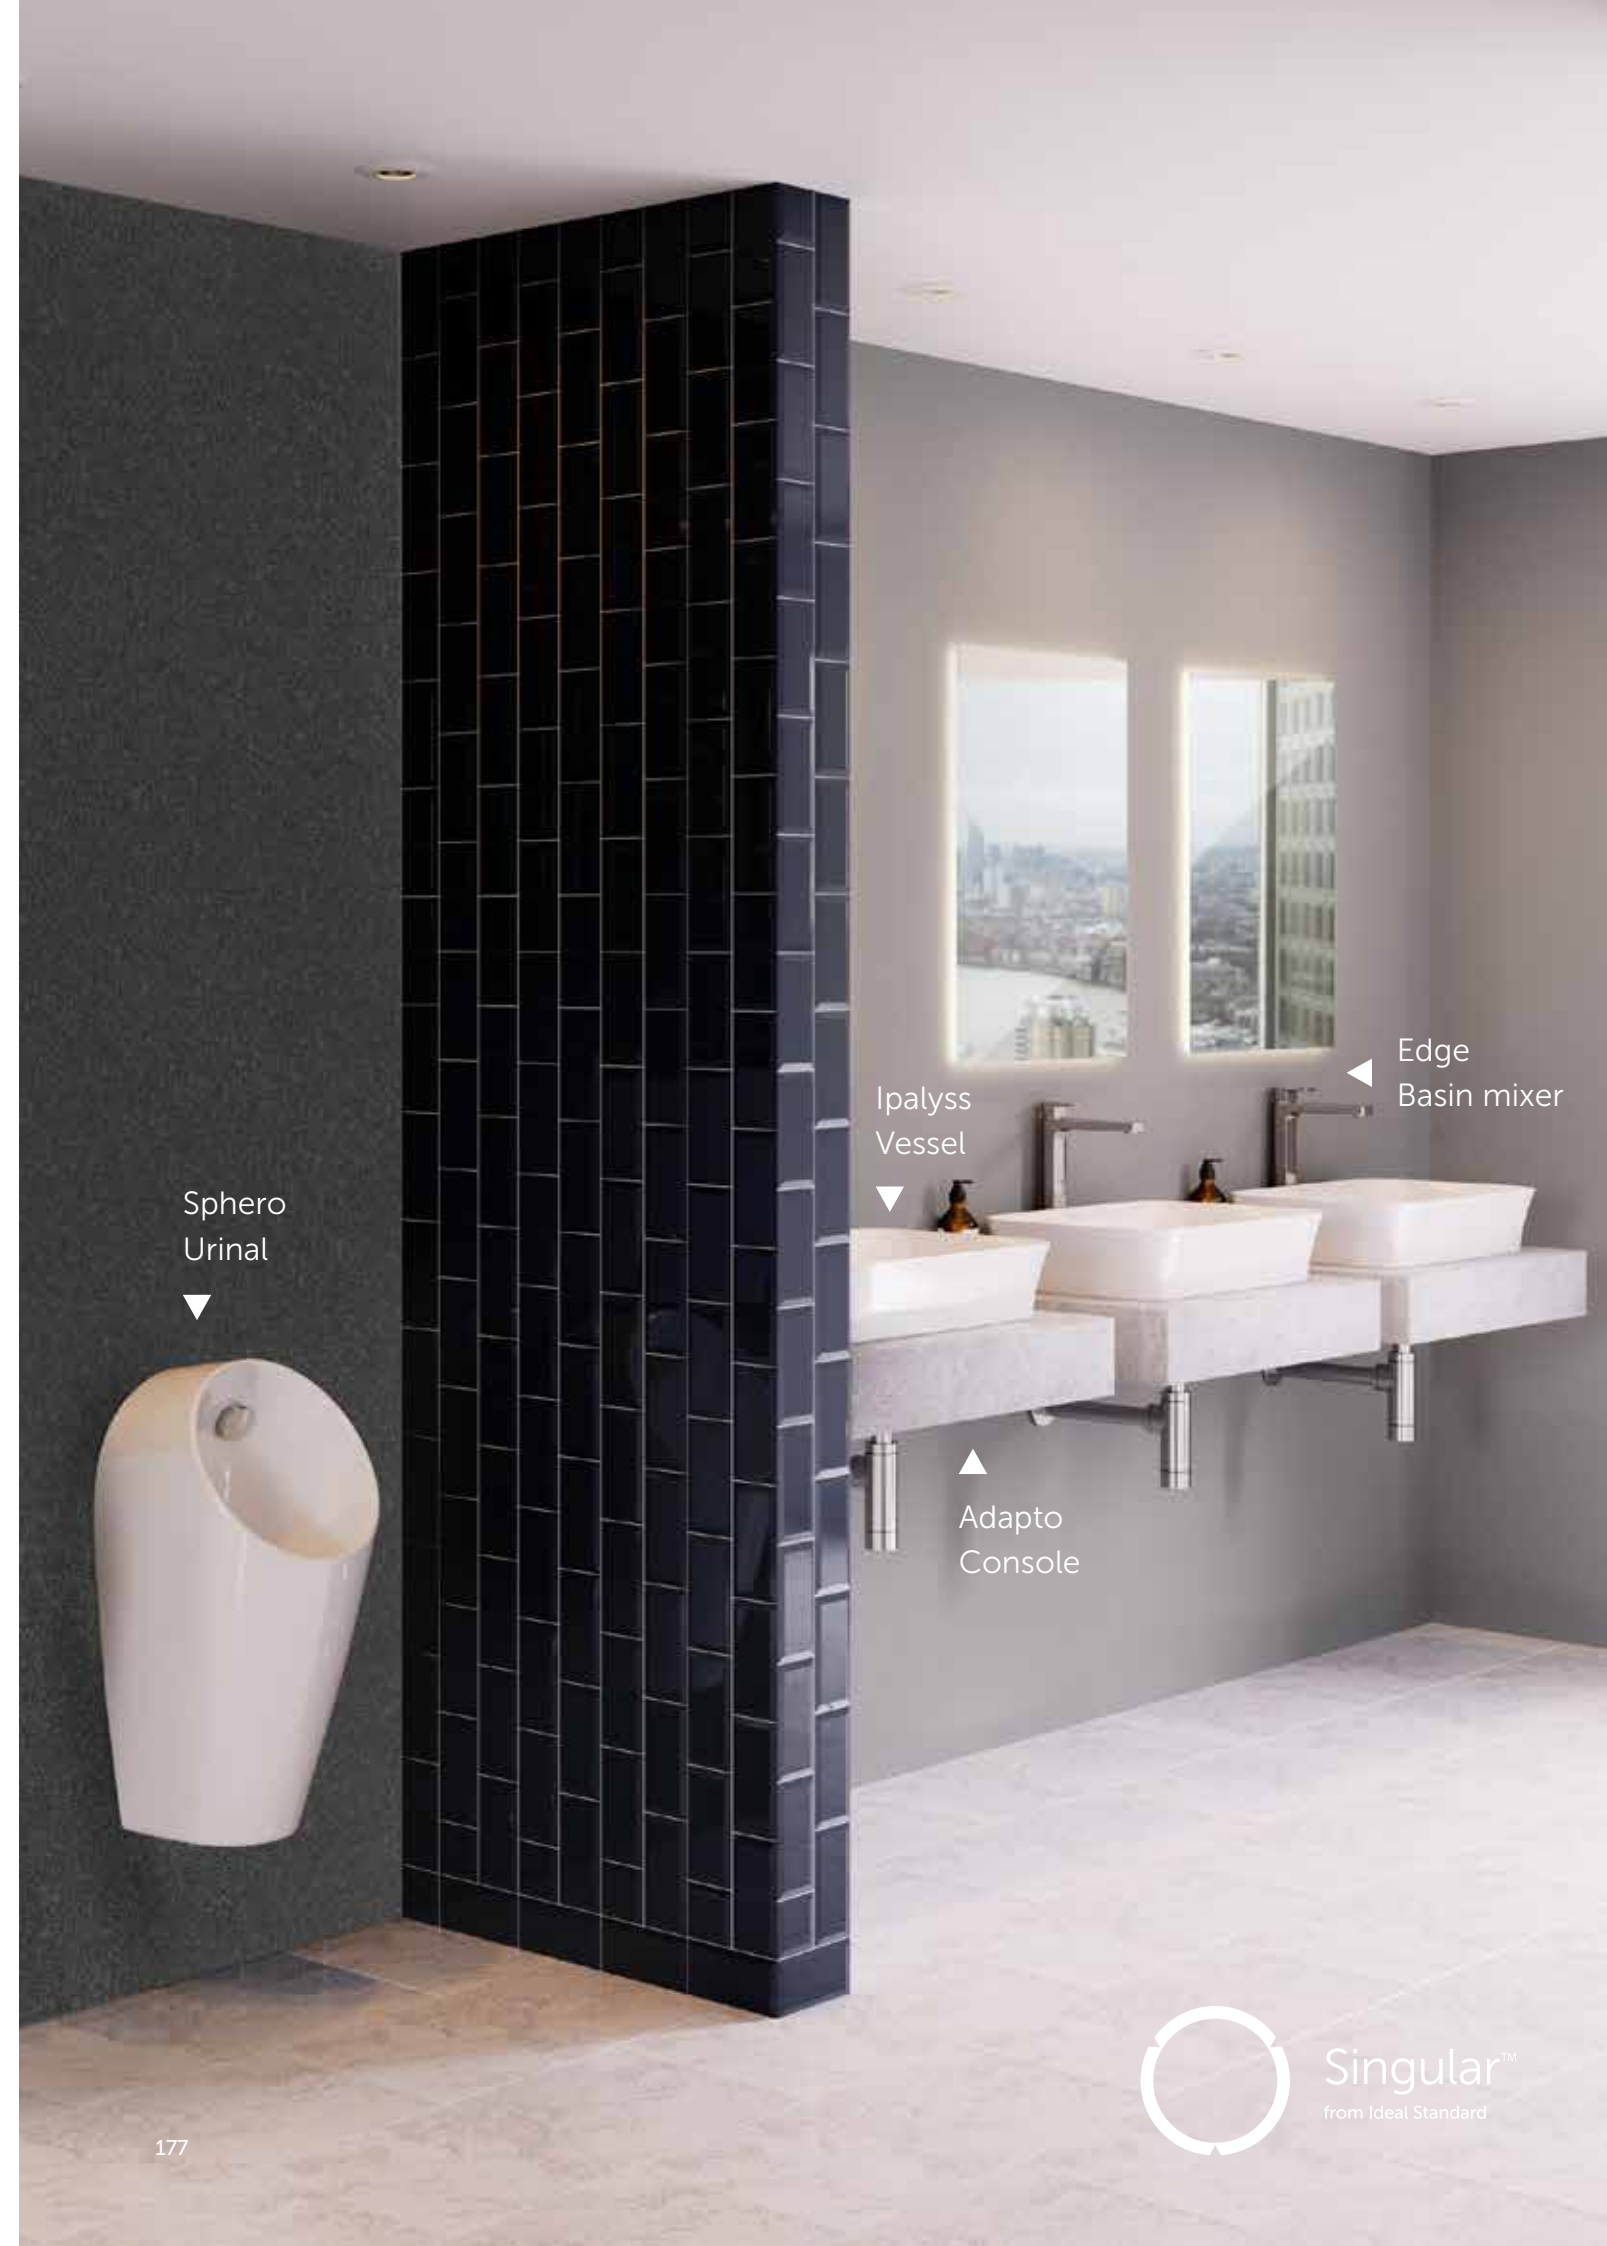

Where efficiency and hygiene meet design.

This is your opportunity to personalise with a washroom that inspires and excites. The handwashing area features stylish Edge taps combined with the elegant design of Adapto consoles, which are available in four colours. For ultimate creativity, the Ipolyss basin comes in 12 colours, crafted from patented Diamatec® ceramic for ultra-fine lines that are incredibly strong.

The Sphero urinal completes this space with water-saving and hygiene innovations as well as timeless aesthetics, available in mini, midi and maxi sizes.

Sphero Urinal

Ipolyss Vessel

Edge Basin mixer

Adapto Console