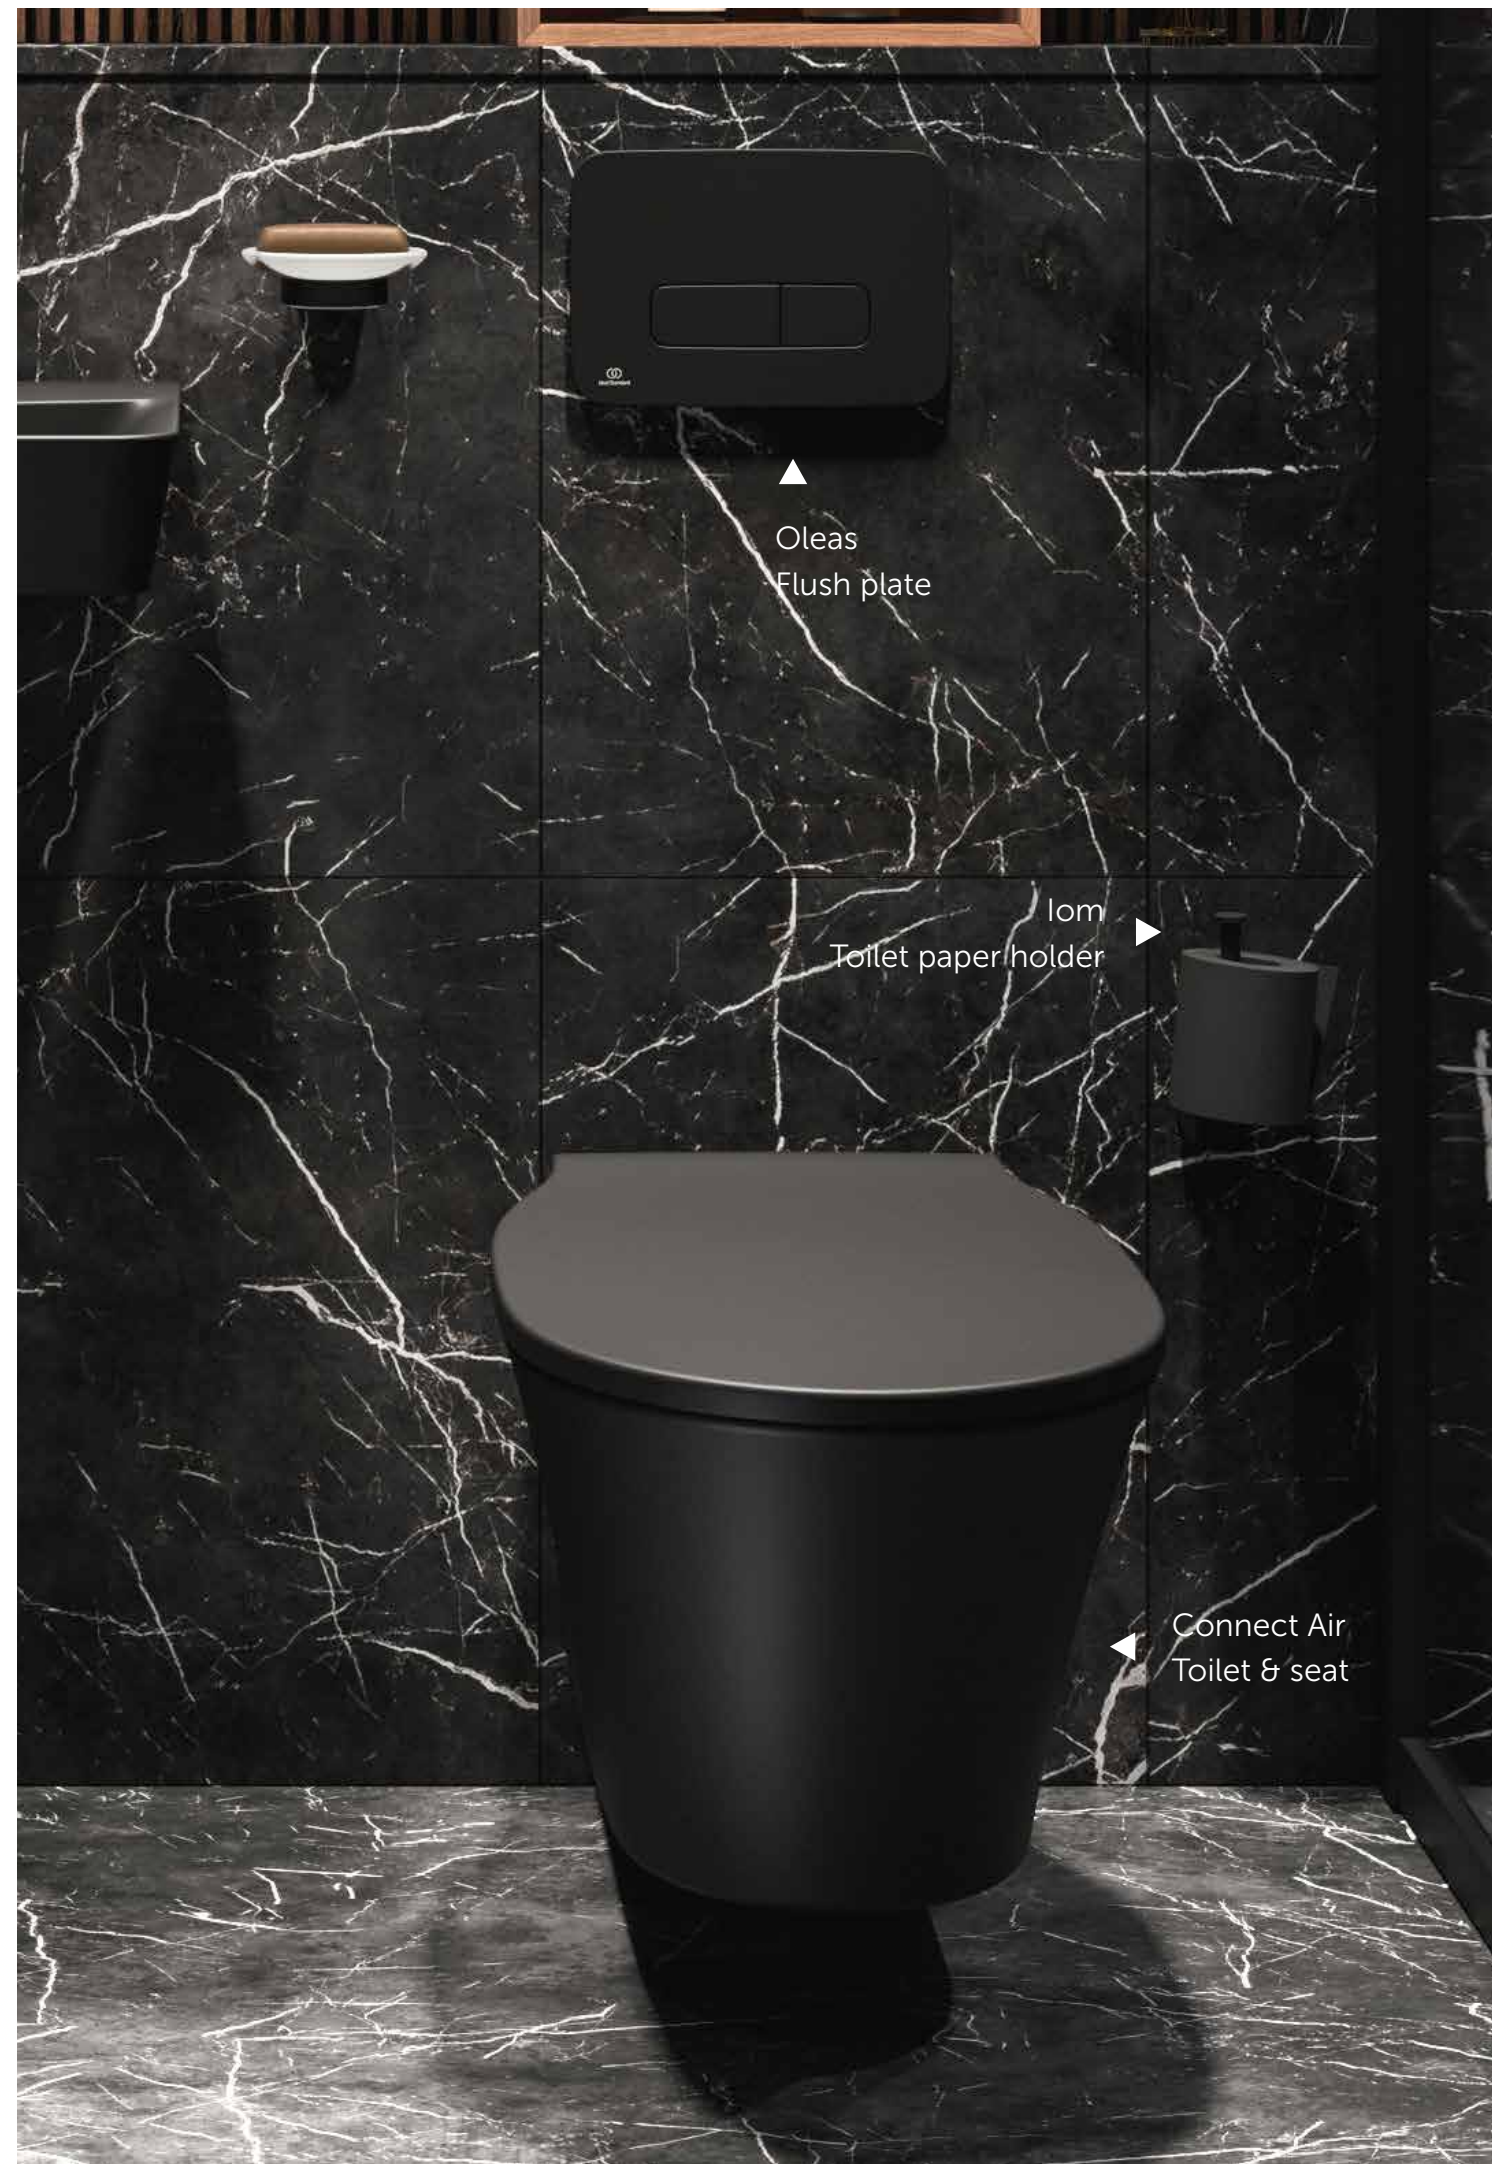

Finishes:

- AA Chrome
- AC White
- AW Silk White (R0459AW)
- A6 Black
- JG Brushed Chrome

IOM

Toilet paper holder
Code A9132XG

Finishes:

- AA Chrome
- XG Silk Black

Oleas
Flush plate

Iom
Toilet paper holder

Connect Air
Toilet & seat

Inspired by an icon, created by you.

This is a space of purity and calm, where the clean white ceramics of the Blend Curve toilet and Linda-X basin are complemented by the contemporary and minimalist Symfo flushplate.