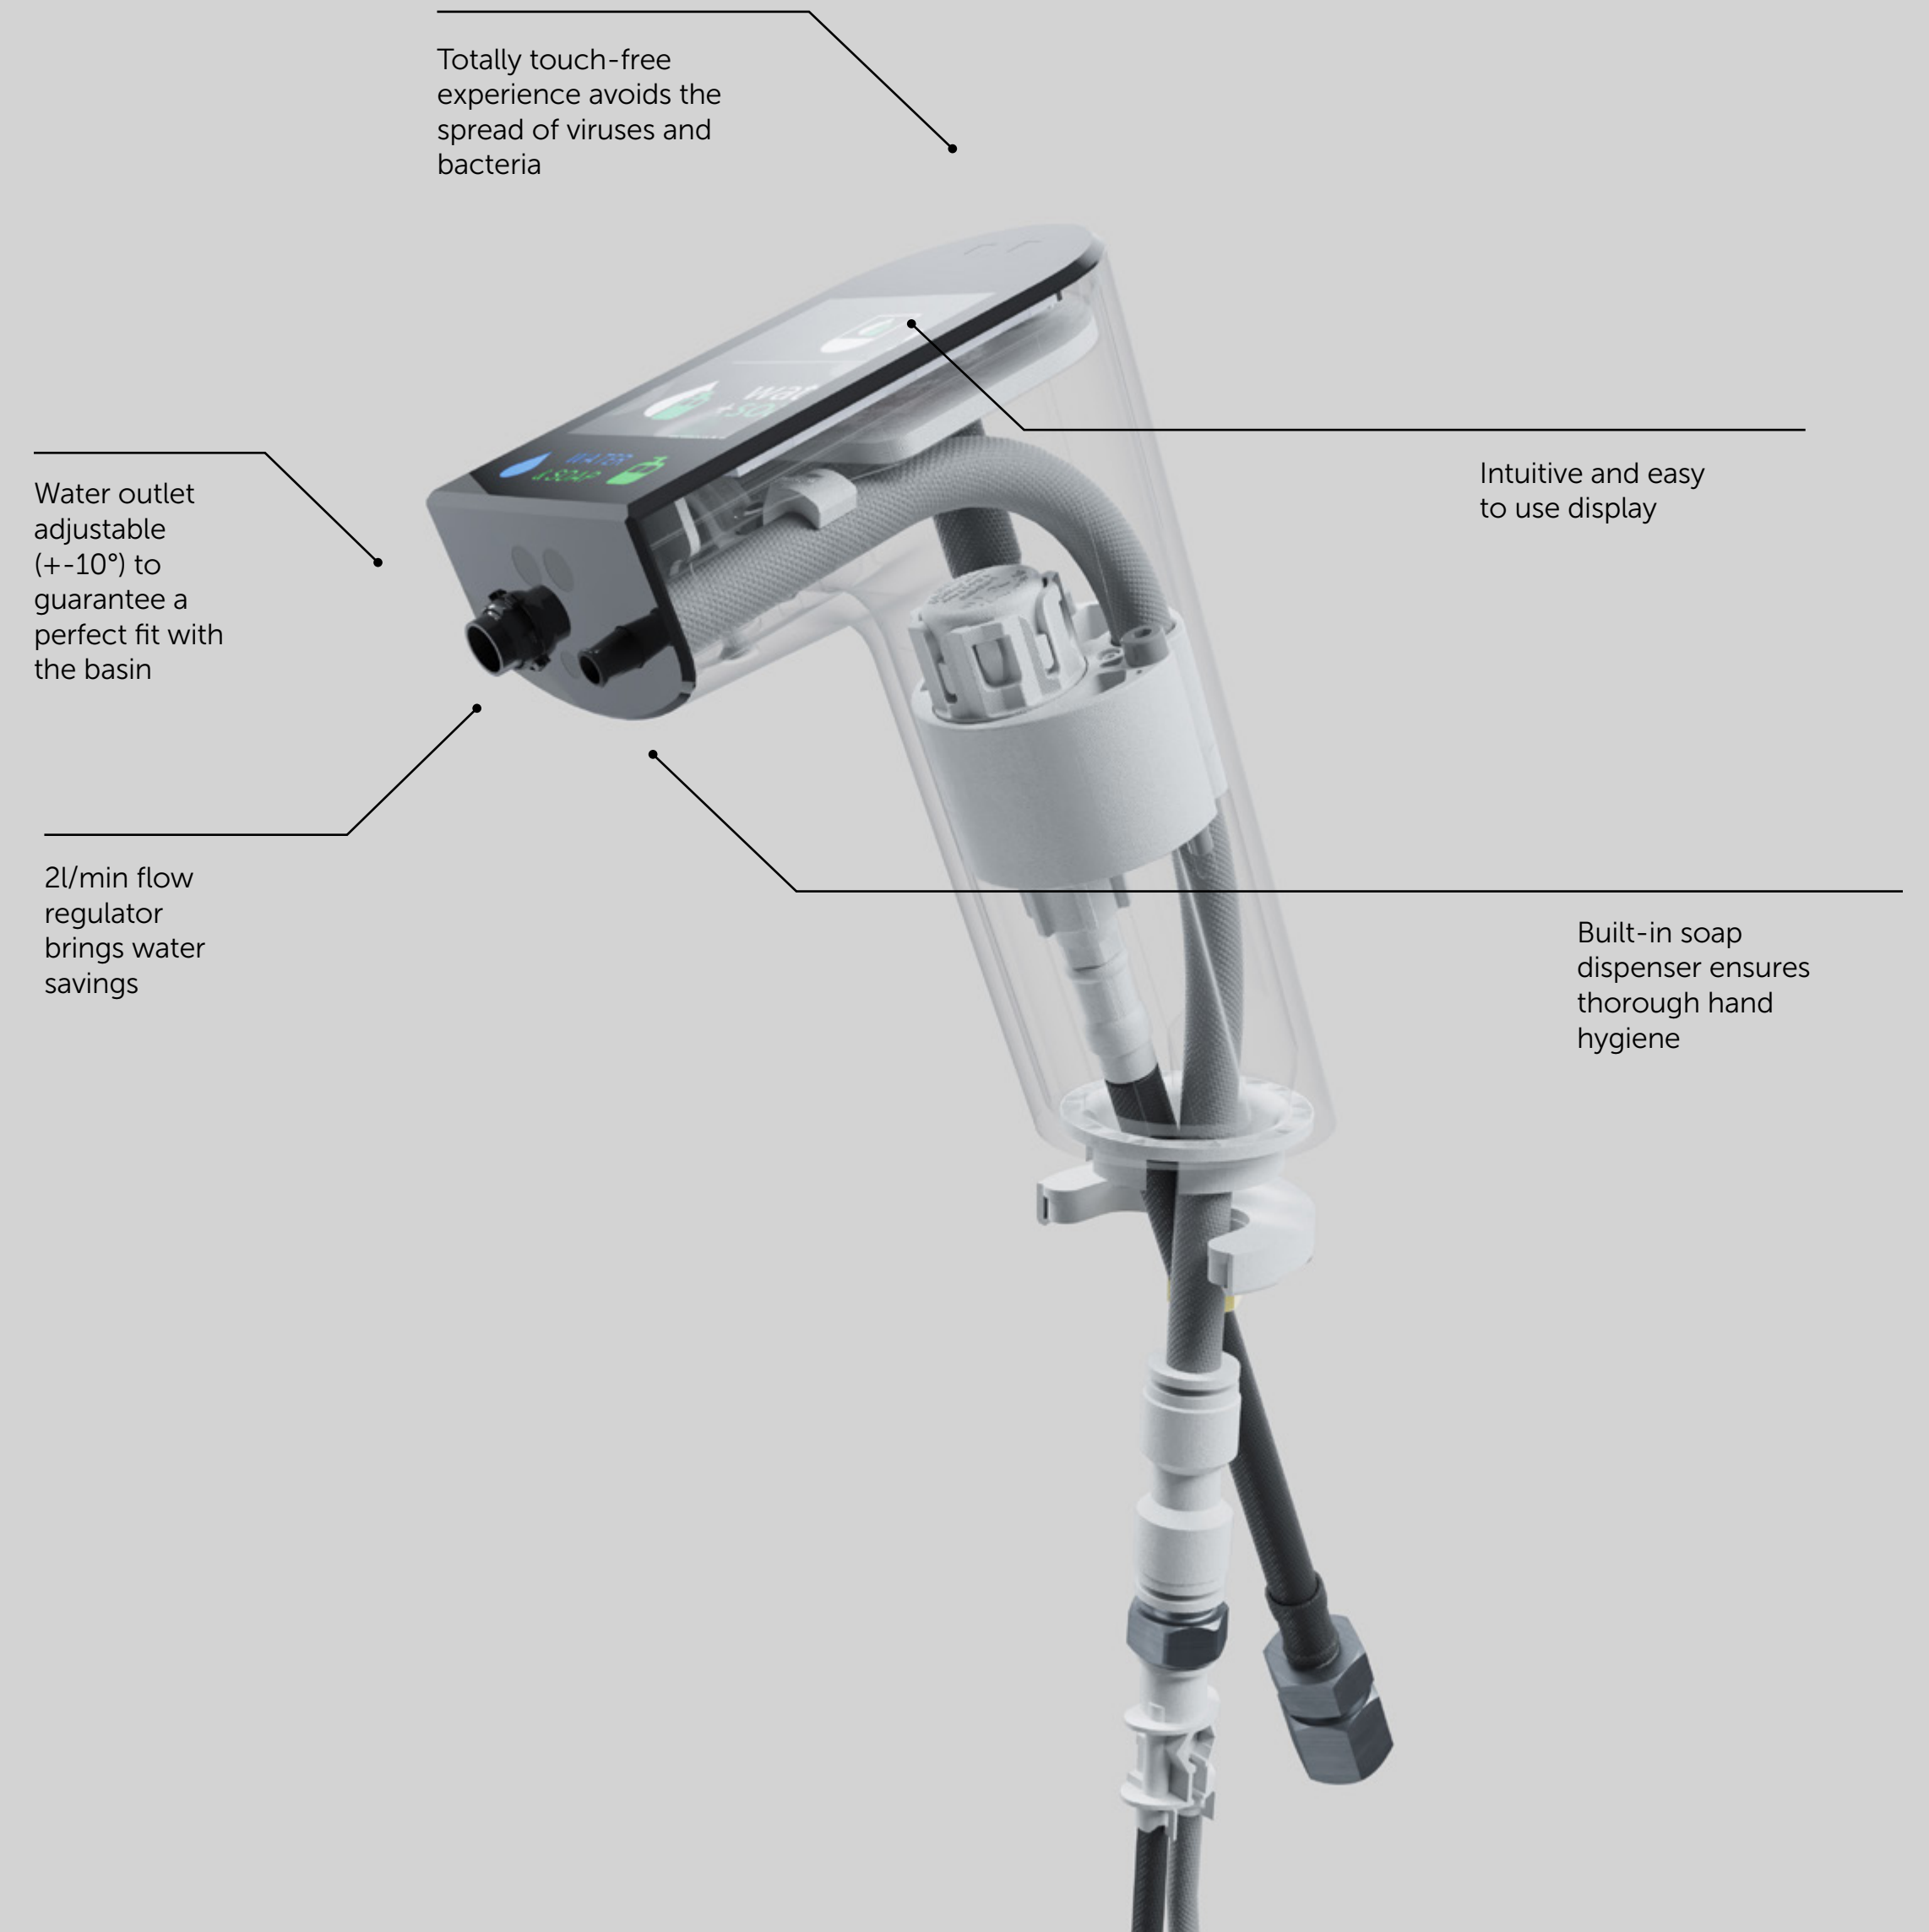

Hand washing rituals

International studies prove that correct hand hygiene reduces the number of people who get sick with illnesses or viruses by over 30%. The same research also shows around 30% of Europeans don't use soap when washing their hands after visiting the toilet.

By ensuring every wash involves soap, Intellimix® redefines individual hygiene, and with it the washroom experience.