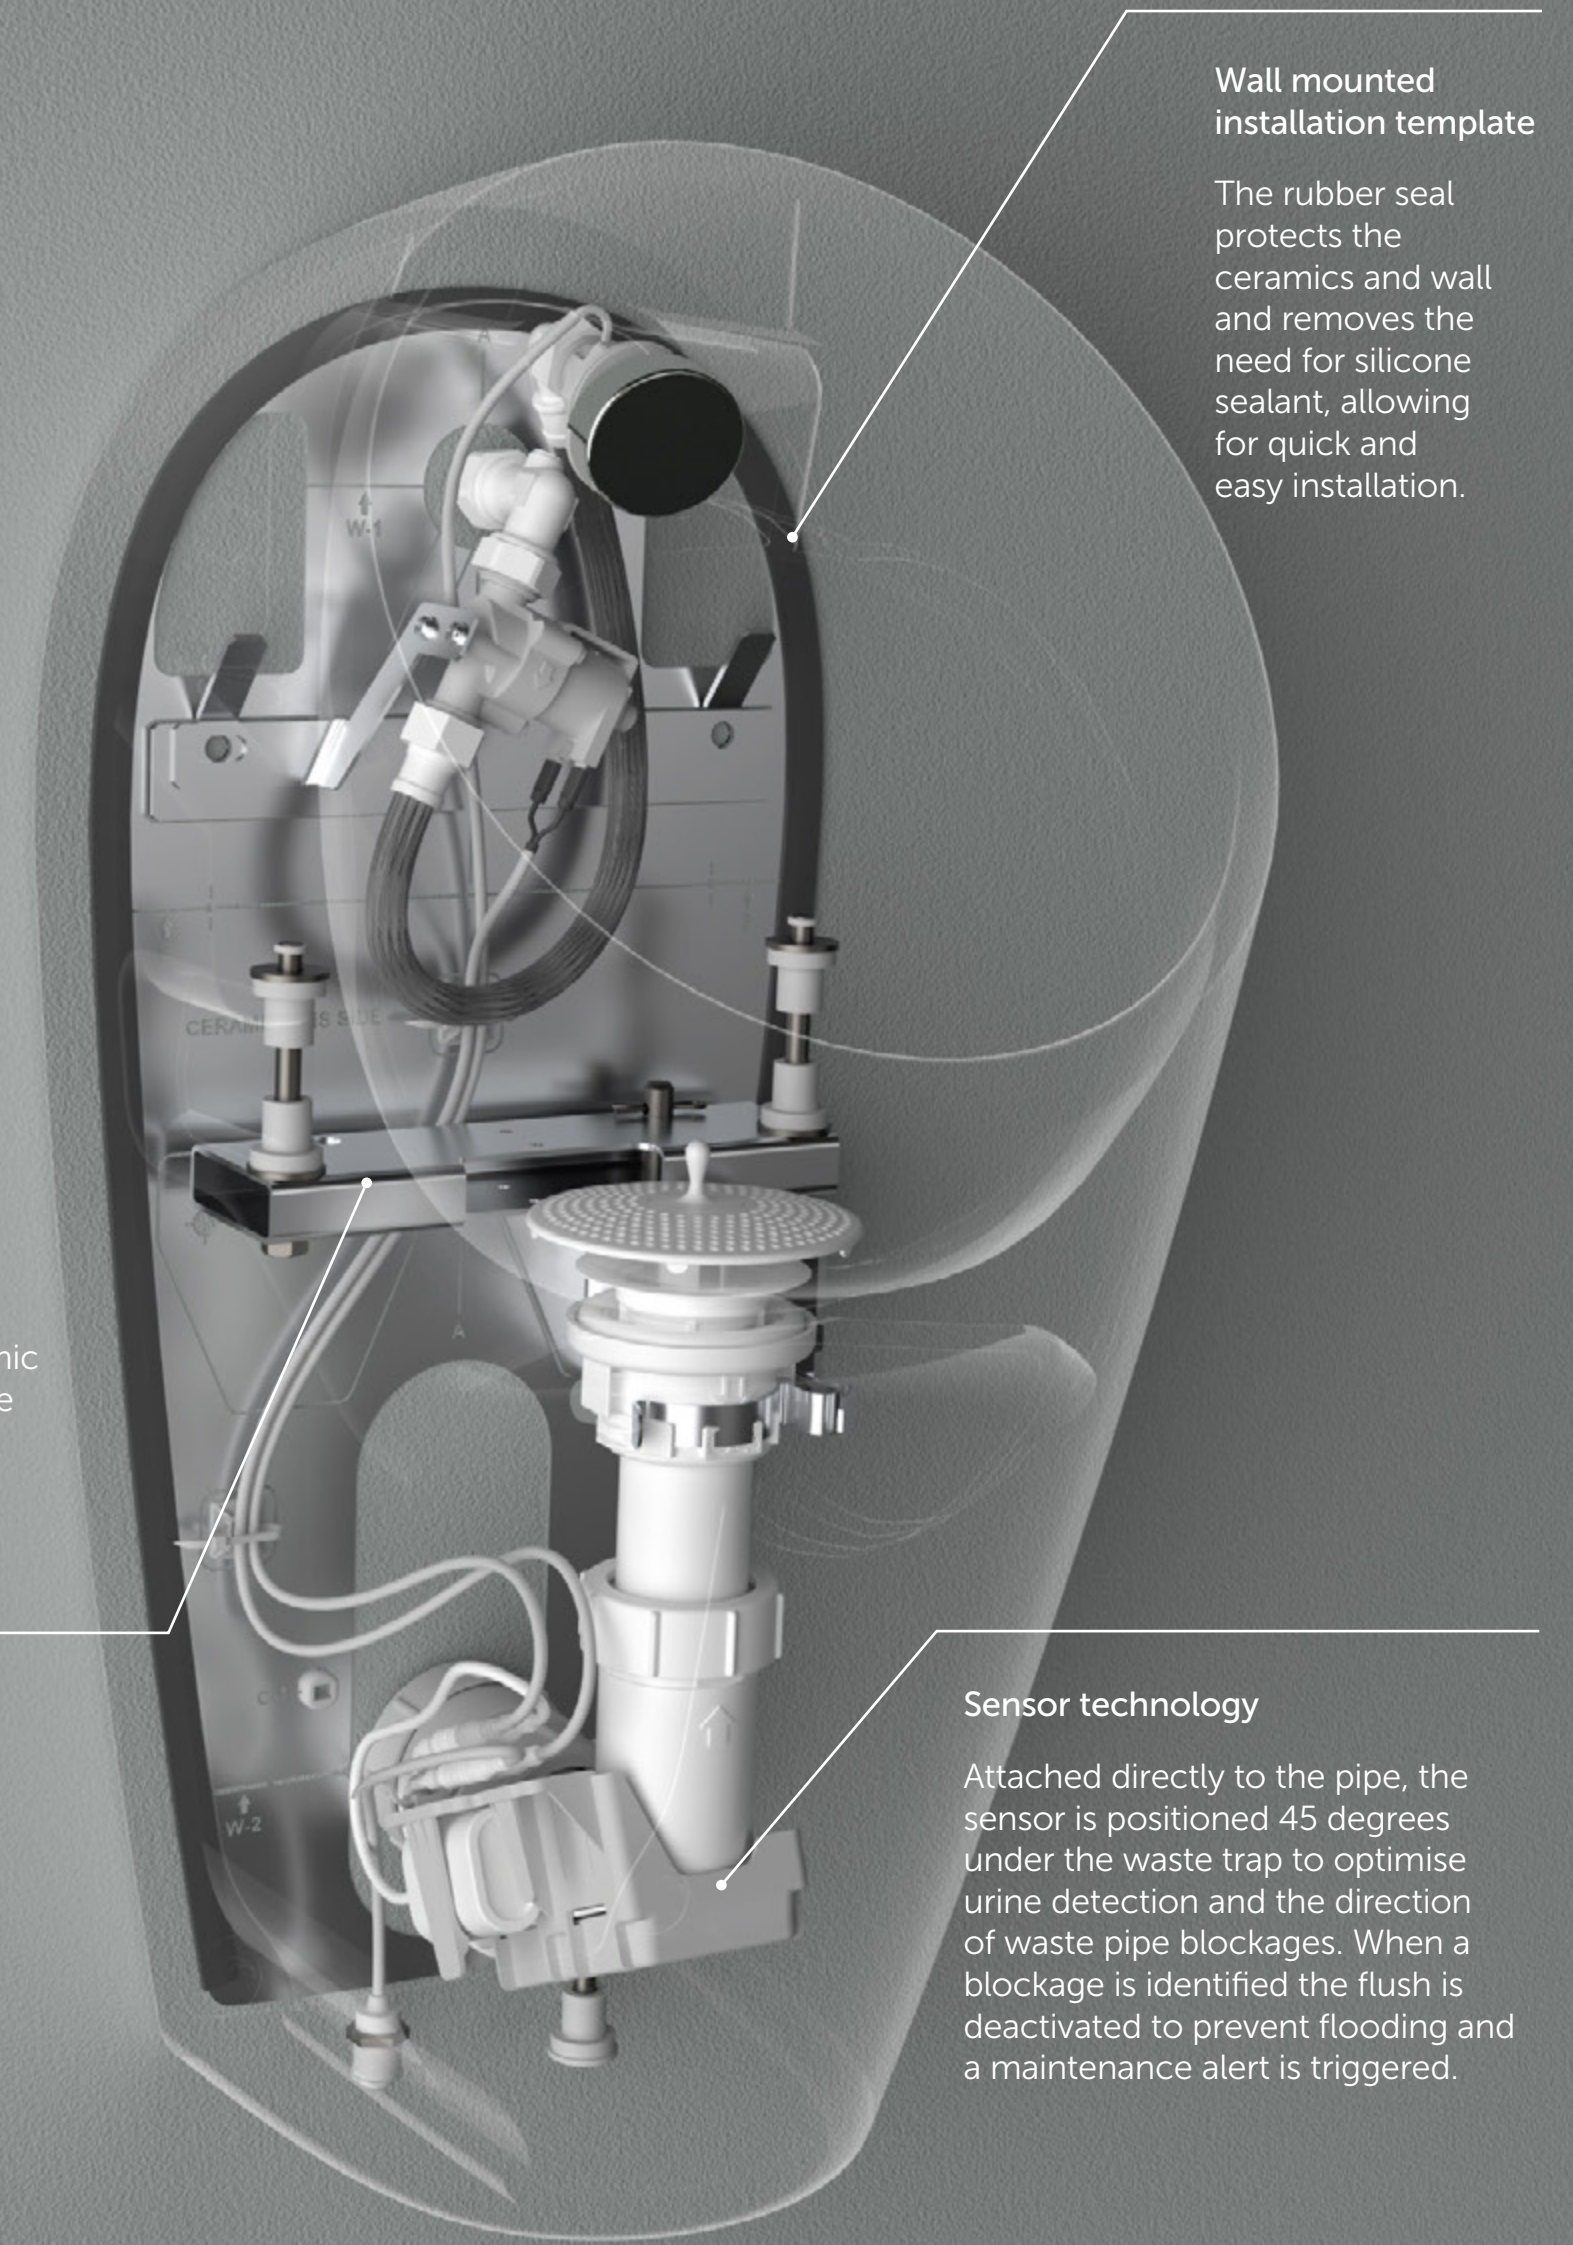

The world's only smart urinal

Designed in partnership with the award-winning Studio Levien, Sphero® brings together the latest water-saving innovations with timeless aesthetics. A combination of greater washroom hygiene and reduced water consumption, this is an advanced urinal that's easy to install and maintain.

MINI

MIDI

MAXI

Hinge bracket

The bracket swings out while the ceramic stays retained to the wall and kept off the floor. Offering easy and hygienic maintenance.

Wall mounted installation template

The rubber seal protects the ceramics and wall and removes the need for silicone sealant, allowing for quick and easy installation.

Sensor technology

Attached directly to the pipe, the sensor is positioned 45 degrees under the waste trap to optimise urine detection and the direction of waste pipe blockages. When a blockage is identified the flush is deactivated to prevent flooding and a maintenance alert is triggered.