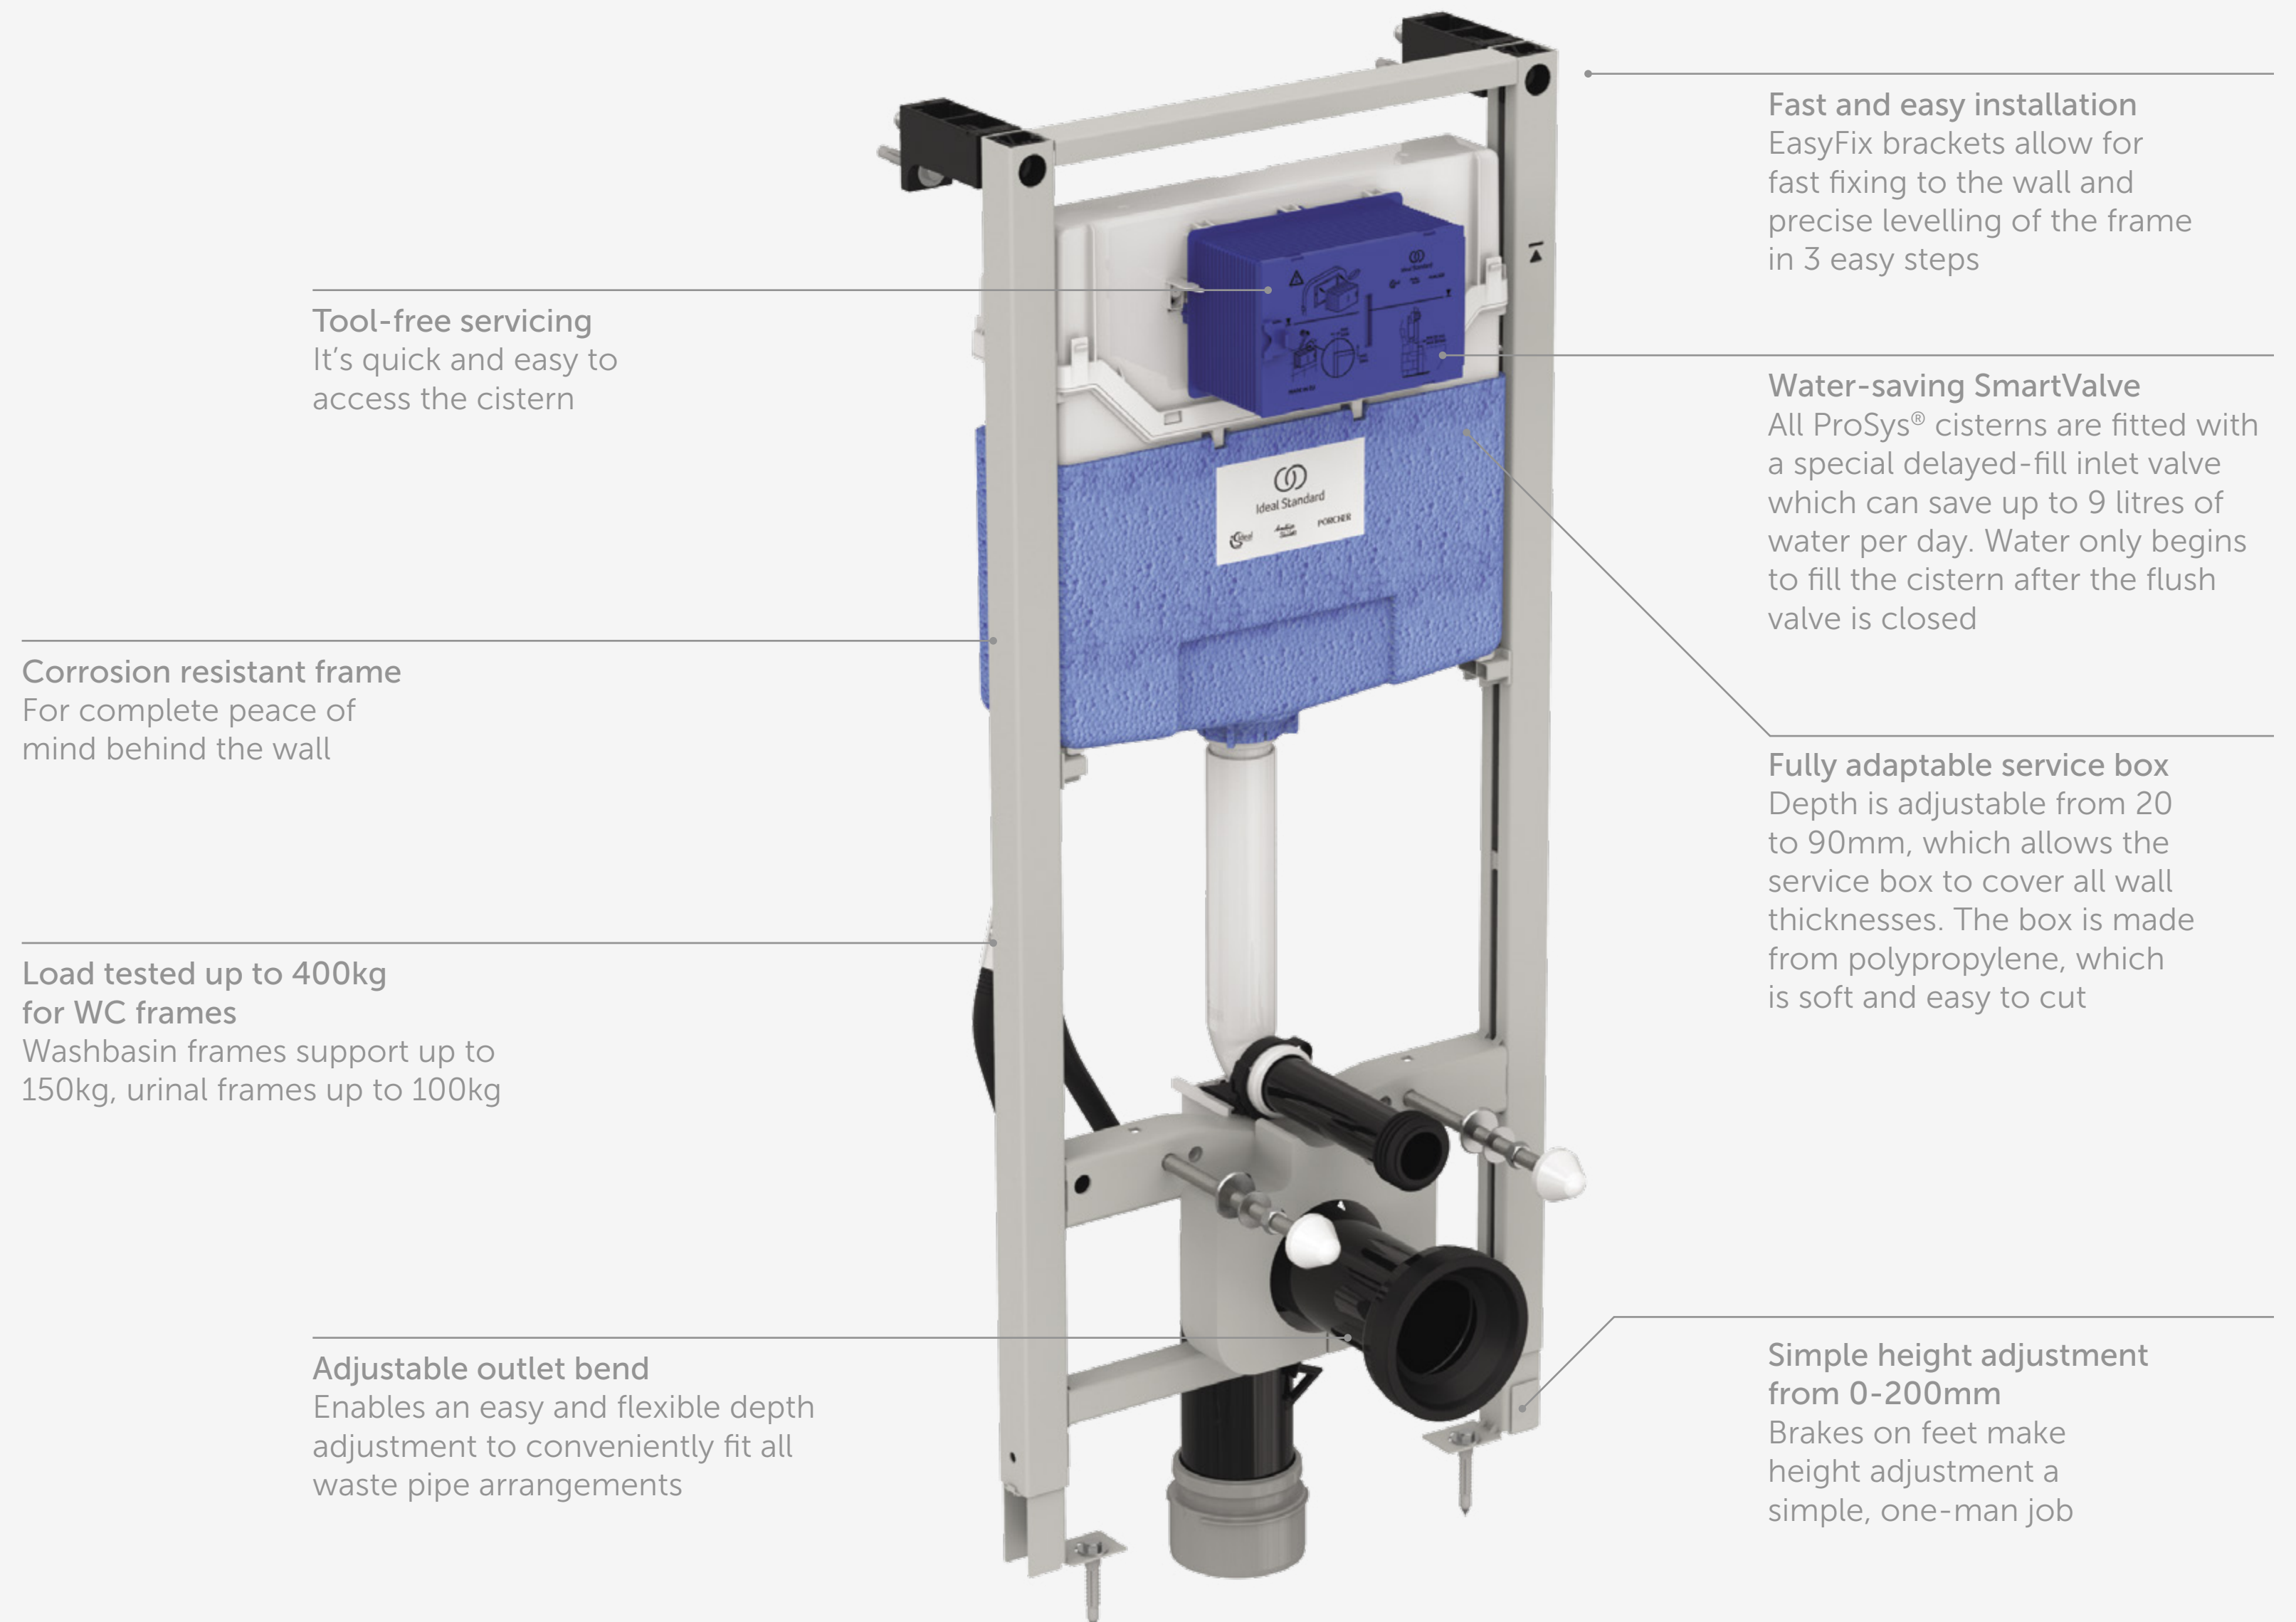

FASY AND EASY  
INSTALLATION

WATER-SAVING  
SMARTVALVE

ULTRA STRONG  
FRAMES

TOOL FREE  
SERVICING

# Inside ProSys®

ProSys® high-quality installation systems provide complete peace of mind behind the wall. Advanced features like our EasyFix wall brackets, the incorporated brakes and adjustable outlet bend make our frames extremely easy to install, safe to use and quiet to operate.

Hotel & Hospitality  
ProSys®

**Tool-free servicing**  
It's quick and easy to access the cistern

**Fast and easy installation**  
EasyFix brackets allow for fast fixing to the wall and precise levelling of the frame in 3 easy steps

**Corrosion resistant frame**  
For complete peace of mind behind the wall

**Fully adaptable service box**  
Depth is adjustable from 20 to 90mm, which allows the service box to cover all wall thicknesses. The box is made from polypropylene, which is soft and easy to cut