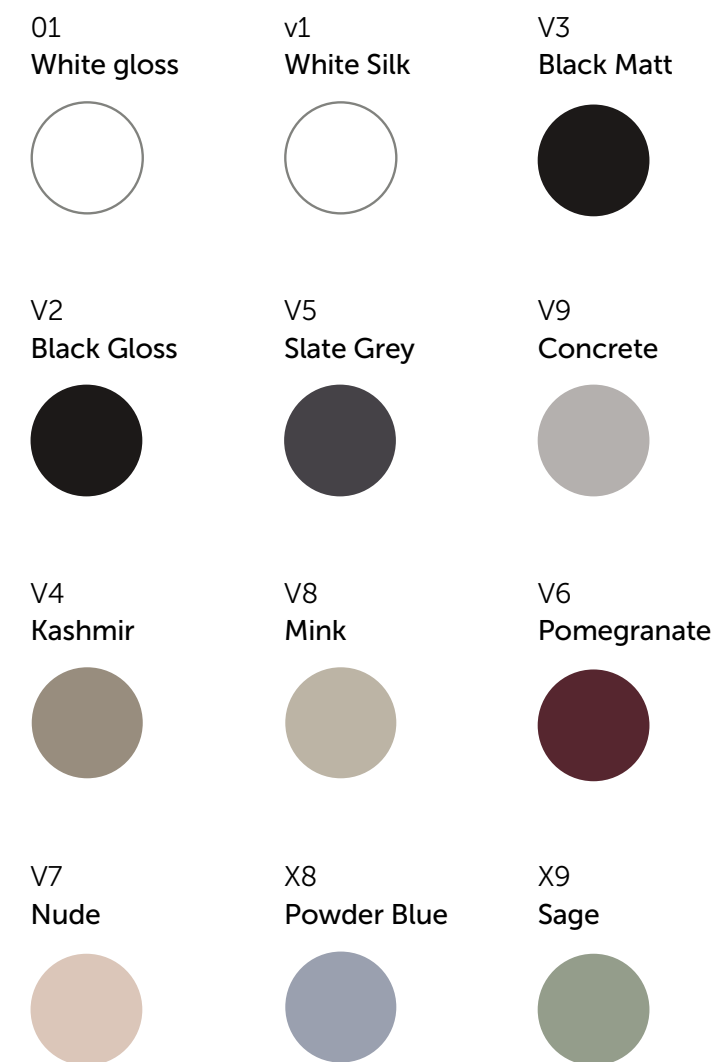

Ultra-fine, impossibly light and durable, Ipalys® brings ten new colours to the traditional white gloss and white silk. Some colours hark back to historical Ideal Standard designs but with a contemporary and elegant finish, while others are entirely new and have been designed to complement popular modern materials, such as marble and stone.