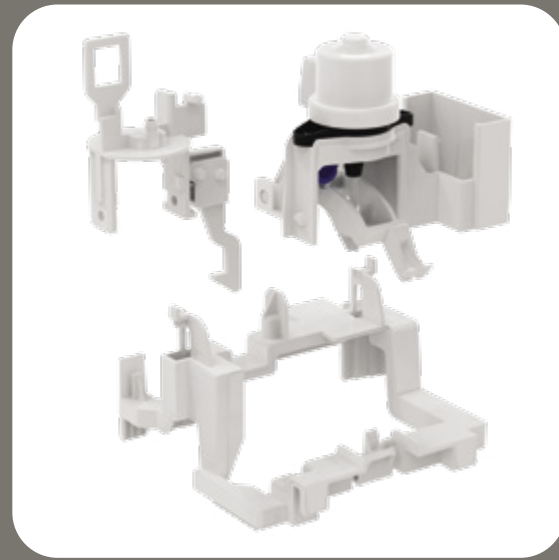

- ProSys® electronic conversion kit for infra-red actuated flushplates (Septa Pro E1 & E2) 120 depth frames and cisterns only.

WC

Blend Cube Wall Hung