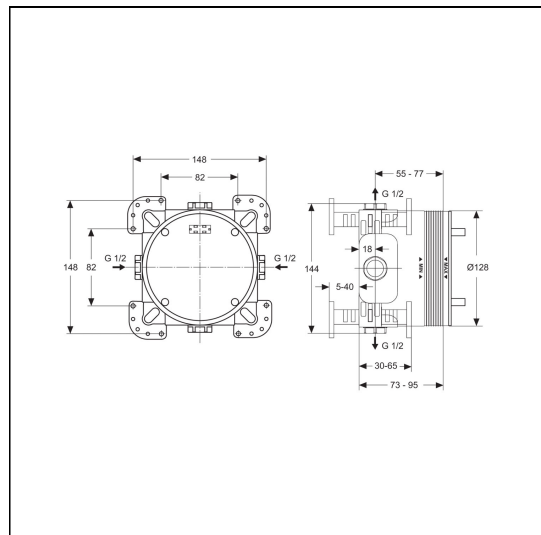

Easybox Installation Box

ILLUSTRATED

A1000 Easybox Installation box

ILLUSTRATED PRODUCT DETAILS

Weights

A1000 1.12 KG

Finishes

A1000 Unfinished (NU)

Designer

Artefakt Industriekultur

Special Notes

For use with a number of fittings including built-in basin mixers, single lever and thermostatic shower mixers and bath shower mixers. G1/2" female inlets and outlets. Top and/or bottom outlet options.