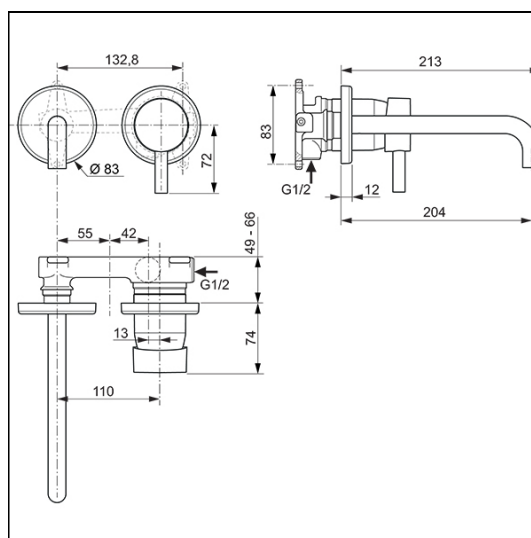

Edit R Single Lever Wall Mounted Basin Mixer

ILLUSTRATED

A1351 Edit R Single Lever Wall Mounted Basin Mixer
A5948 Built-in basin mixer kit 1, horizontal

ILLUSTRATED PRODUCT DETAILS

Weights

A1351 1.30 KG
A5948 1.26 KG

Materials

A1351 Chrome Plated Brass

Finishes

A1351  Chrome finish (AA)
A5948  Unfinished (NU)

Special Notes

To be used with the A5948NU built in kit, ordered separately. Factory fitted 5lpm flow regulator. Consideration should be given for safe hot water delivery and the use of an appropriate temperature reduction device such as A5900AA.