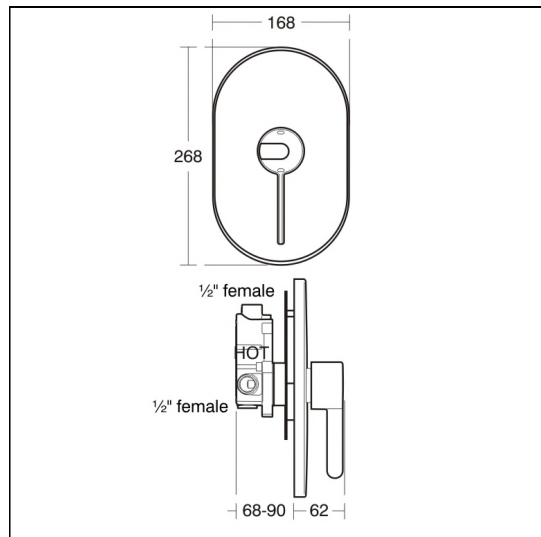

Contour 21 Lever Operated Thermostatic Concealed Shower Mixer

ILLUSTRATED

A4129 (TM1) Contour 21 thermostatic built-in shower mixer, lever operated

ILLUSTRATED PRODUCT DETAILS

Weights

A4129 3.10 KG

Materials

A4129 Chrome Plated Brass

Finishes

A4129  Chrome (AA)

Flow rates

A4129 7.5 Litres per minute @ 3 bar pressure

ACCREDITATIONS

FEATURES