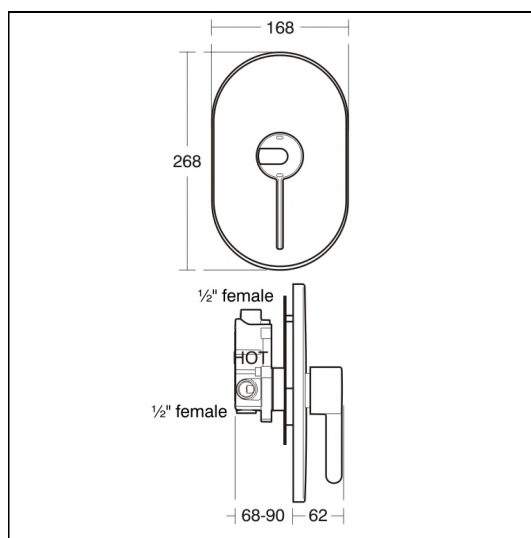

Contour 21 Lever Operated Thermostatic Concealed Shower Mixer

ILLUSTRATED

A4129 (TM1) Contour 21 thermostatic built-in shower mixer, lever operated

ILLUSTRATED PRODUCT DETAILS

Weights

A4129 3.10 KG

Materials

A4129 Chrome Plated Brass

Finishes

A4129  Chrome (AA)

Flow rates

A4129 7.5 Litres per minute @ 3 bar pressure

FEATURES