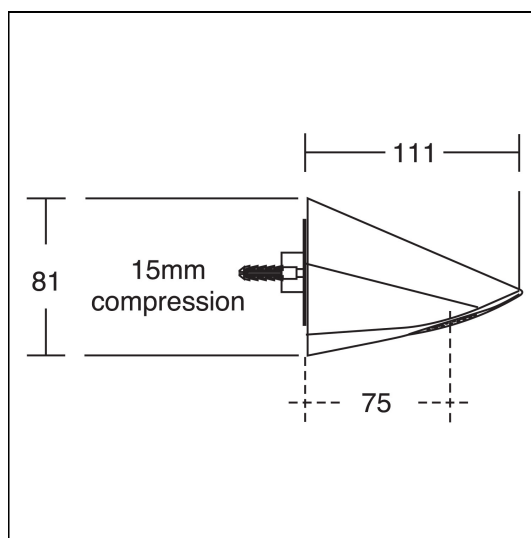

Anti Vandal, Shower Head, Back inlet Wall Fixing, Demountable

ILLUSTRATED

A4672 Anti-vandal shower head, back inlet, solid wall fixing, demountable for easy cleaning

ILLUSTRATED PRODUCT DETAILS

Weights

A4672 1.10 KG

Finishes

A4672  Chrome (AA)

Materials

A4672 Chrome Plated Metal

Special Notes

Regulated flow rate either 6 litres per minute or 8 litres per minute.
Unregulated flow rate 5 litres per minute @ 1 bar.

FEATURES