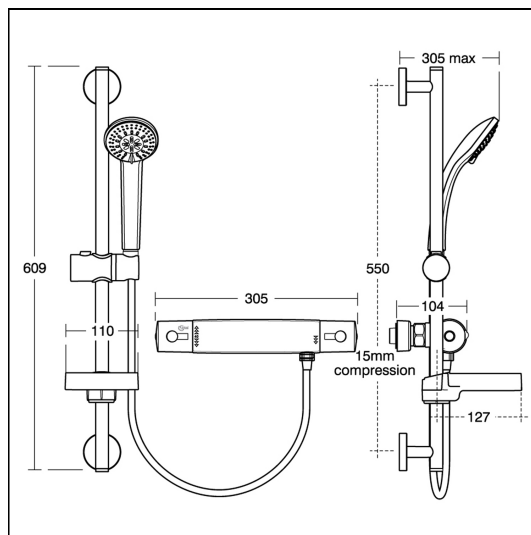

## ILLUSTRATED

**A4741** Alto Ecotherm thermostatic shower mixer with fast-fix wall bracket and Idealrain S3 kit

### ILLUSTRATED PRODUCT DETAILS

**Weights**

**A4741** 3.90 KG

**Materials**

**A4741** Chrome Plated Brass

**Finishes**

**A4741**  Chrome (AA)

**Flow rates**

**A4741** 8 Litres per minute @ 3 bar pressure

**Designer**

Artefakt Industriekultur

**Special Notes**

Inlets 15mm compression fitting with 1/2" BSP male outlet. Removable 8 litre per minute eco flow regulator.