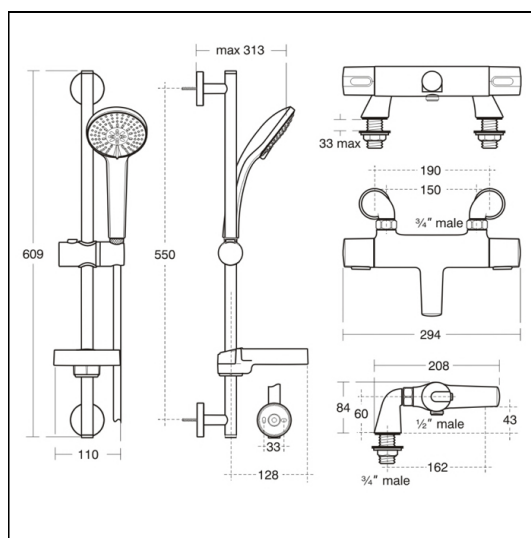

Ceratherm 100 Bath Rim Mounted Shower Pack

ILLUSTRATED

A4816 Ceratherm 100 thermostatic exposed bath shower mixer, 2 hole rim mounting legs and Idealrain M3 shower kit

ILLUSTRATED PRODUCT DETAILS

Weights

A4816 5.50 KG

Finishes

A4816  Chrome (AA)

Materials

A4816 Chrome Plated Brass

Flow rates

A4816 18 Litres per minute @ 3 bar pressure

Special Notes

Removable 8 litres per minute eco flow regulator in the handspray. Bath fill flow rate 4.7 litres per minute @ 0.2 bar and 15 litres per minute @ 2 bar.