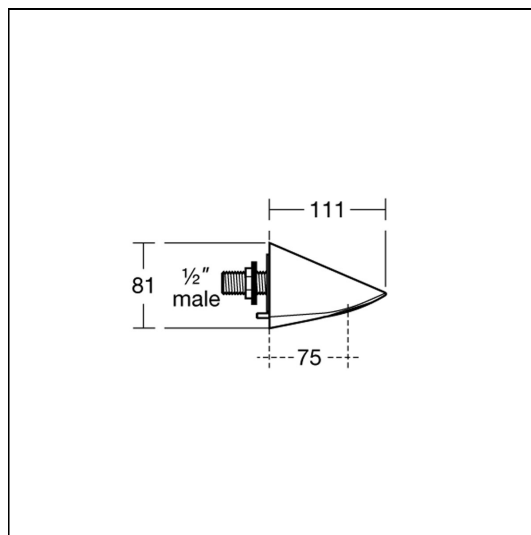

Anti Vandal Fixed Shower Head, Panel Mounted Back Inlet

ILLUSTRATED

A5452 Anti-vandal fixed shower head, panel mounted, back inlet

ILLUSTRATED PRODUCT DETAILS

Weights

A5452 1.10 KG

Finishes

A5452  Chrome (AA)

Materials

A5452 Chrome Plated Brass

Flow rates

A5452 6 Litres per minute @ 3 bar pressure

Special Notes

Regulated flow rate either 6 litres per minute or 8 litres per minute.
Unregulated flow rate 5 litres per minute at 1 bar.