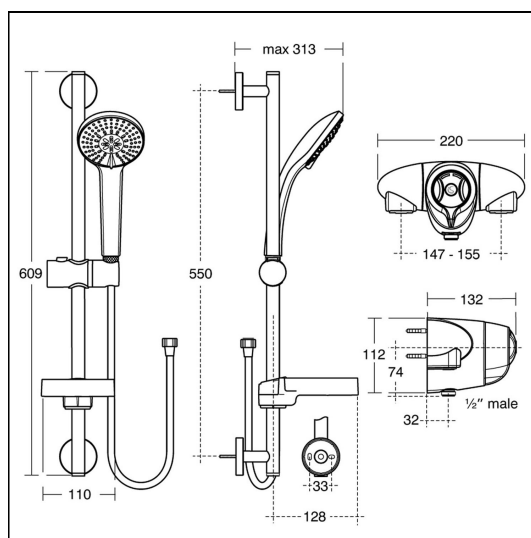

### ILLUSTRATED PRODUCT DETAILS

**Weights**

**A5783** 4.30 KG

**Finishes**

**A5783**  Chrome (AA)

**Materials**

**A5783** Chrome Plated Brass

**Flow rates**

**A5783** 8 Litres per minute @ 3 bar pressure

**Special Notes**

Removable 8 litre per minute eco flow regulator. Flow rate 5 litres per minute @ 0.1 bar. Pack includes a TMV3 approved shower valve A3101AA. Suitable for concealed or exposed rising or falling pipework at standard pipework centres of 150mm but is adjustable between 147mm to 155mm for ease of installation.