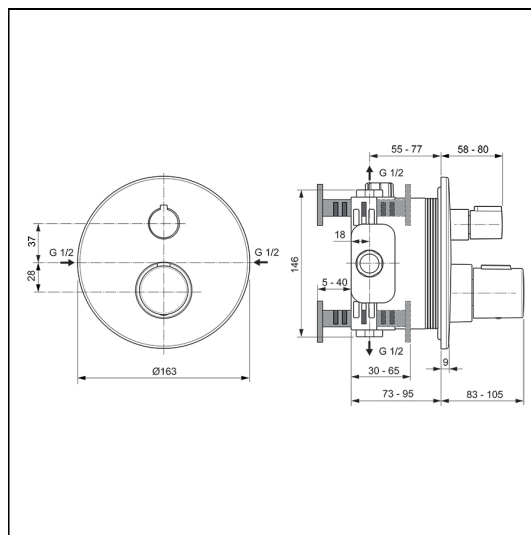

FINISH OPTIONS

- (A2) Brushed Gold
- (A5) Magnetic Grey
- (AA) Chrome
- (GN) Silver Storm
- (XG) Silk Black