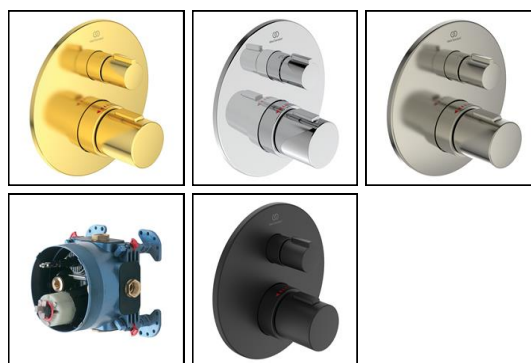

FINISH OPTIONS

- (A2) Brushed Gold
- (A5) Magnetic Grey
- (AA) Chrome
- (GN) Silver Storm
- (XG) Silk Black