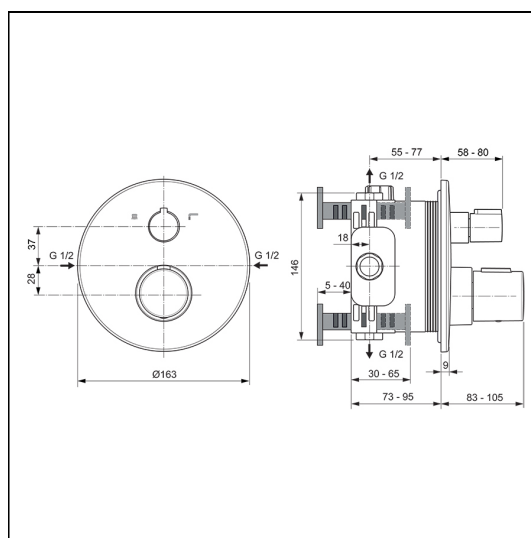

Designer

Palomba Serafini Associati