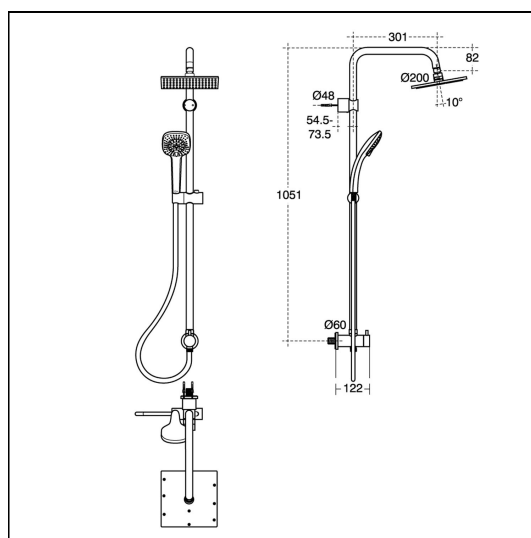

Idealrain Shower System Kit

ILLUSTRATED

A5834 Idealrain Dual shower system built-in, with M1 Rainshower, fixed riser, M3 handspray and diverter

ILLUSTRATED PRODUCT DETAILS

Weights

A5834 5.30 KG

Materials

A5834 Mixed Material

Finishes

A5834  Chrome (AA)

Flow rates

A5834 8 Litres per minute @ 3 bar pressure

Designer

Artefakt Industriekultur

FEATURES