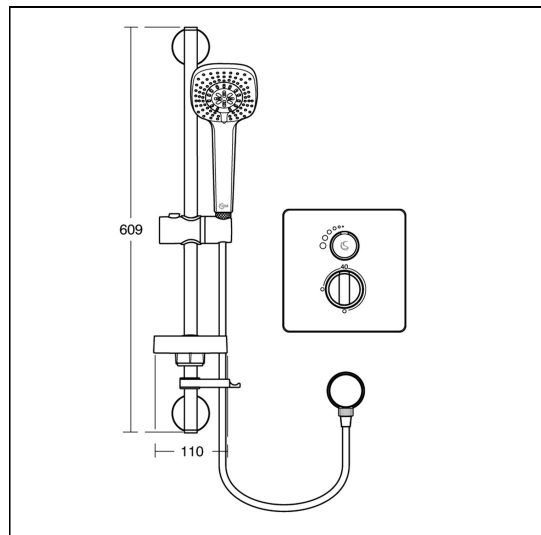

Concept Easybox Slim Built-in Shower Pack Square

ILLUSTRATED

A5959 Concept Easybox Slim built-in thermostatic shower pack with square faceplate and Idealrain Cube M3 kit, consists of brass mixer, plastic installation box, mounting bracket, faceplate and handles

ILLUSTRATED PRODUCT DETAILS

Weights

A5959 5.12 KG

Finishes

A5959  Chrome (AA)

Materials

A5959 Chrome Plated Metal

Special Notes

Removable 8 litre per minute eco flow regulator fitted in handspray.
Flow rate 5 litres per minute @ 0.1 bar.

ACCREDITATIONS

FEATURES