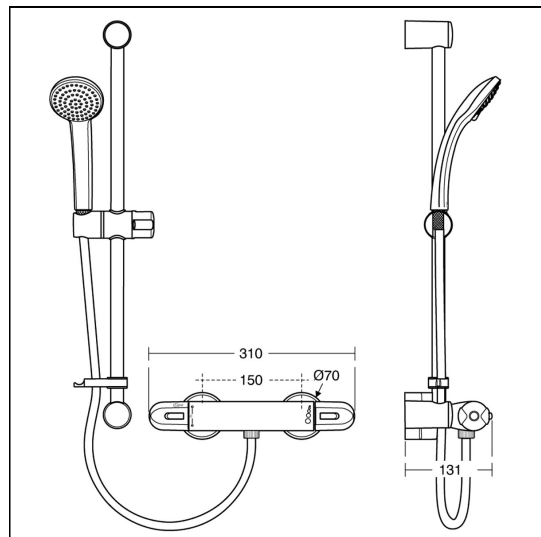

Alto EV Exposed Thermostatic Shower Pack & Idealrain S1 Kit

ILLUSTRATED

A5985 Alto EV exposed thermostatic shower pack with Fast-fix and Idealrain S1 kit

ILLUSTRATED PRODUCT DETAILS

Weights

A5985 2.43 KG

Finishes

A5985  Chrome (AA)

Materials

A5985 Chrome Plated Brass

Designer

Robin Levien, RDI

Special Notes

Inlets 15mm push fit connections. Flow rate 4 litres per minute at 0.1 bar

ACCREDITATIONS