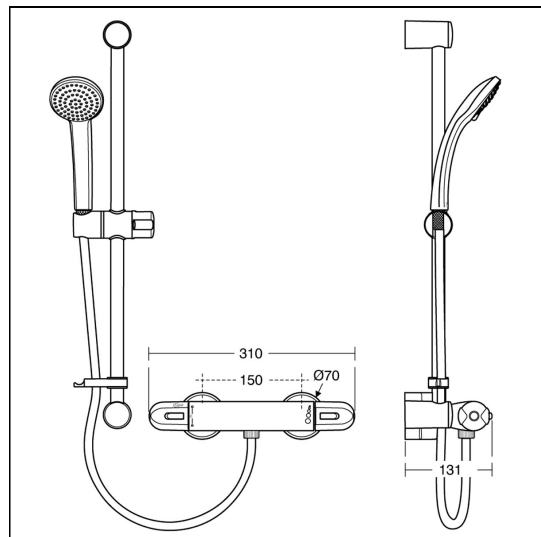

Alto EV Exposed Thermostatic Shower Pack & Idealrain S1 Kit

ILLUSTRATED

A5985 Alto EV exposed thermostatic shower pack with Fast-fix and Idealrain S1 kit

ILLUSTRATED PRODUCT DETAILS

Weights

A5985 2.43 KG

Finishes

A5985  Chrome (AA)

Materials

A5985 Chrome Plated Brass

Designer

Robin Levien, RDI

Special Notes

Inlets 15mm push fit connections. Flow rate 4 litres per minute at 0.1 bar

FEATURES