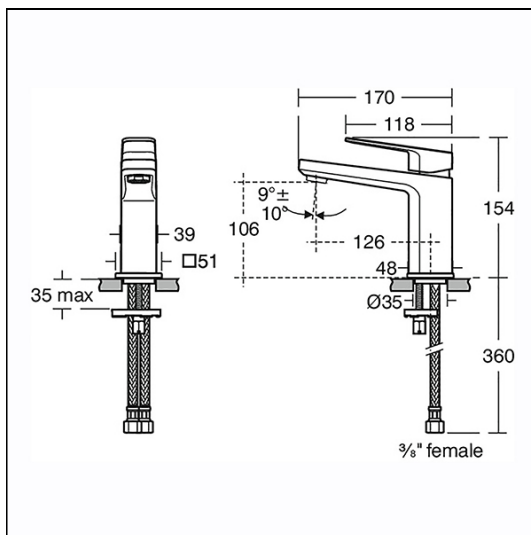

Tonic II Single Lever One Hole Basin Mixer Without Pop-up Waste

ILLUSTRATED

A6327 Tonic II single lever one hole basin mixer without pop-up waste

ILLUSTRATED PRODUCT DETAILS

Weights

A6327 1.44 KG

Materials

A6327 Chrome Plated Metal

Finishes

A6327  Chrome (AA)

Flow rates

A6327 5 Litres per minute @ 3 bar pressure

Designer

Artefakt Industriekultur

Special Notes

Suitable for balanced supplies. Inlets with flexible tails and G3/8" connections.