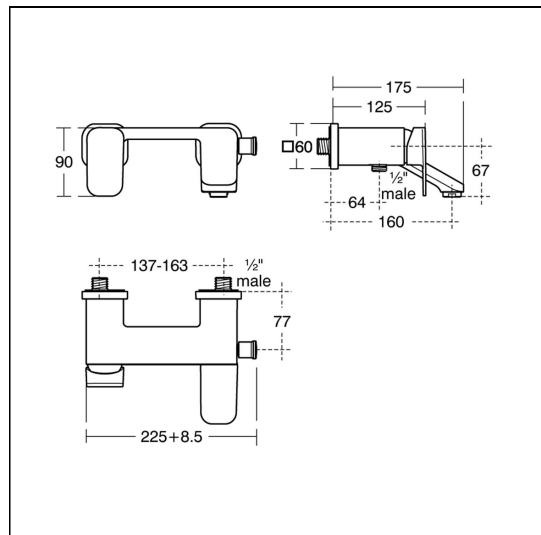

Tonic II Single Lever Exposed Bath Shower Mixer

ILLUSTRATED

A6338 Tonic II single lever exposed bath shower mixer

ILLUSTRATED PRODUCT DETAILS

Weights

A6338 2.96 KG

Finishes

A6338  Chrome (AA)

Materials

A6338 Chrome Plated Metal

Designer

Artefakt Industriekultur

Special Notes

Suitable for balanced supplies. Inlets with G1/2" connections.

ACCREDITATIONS