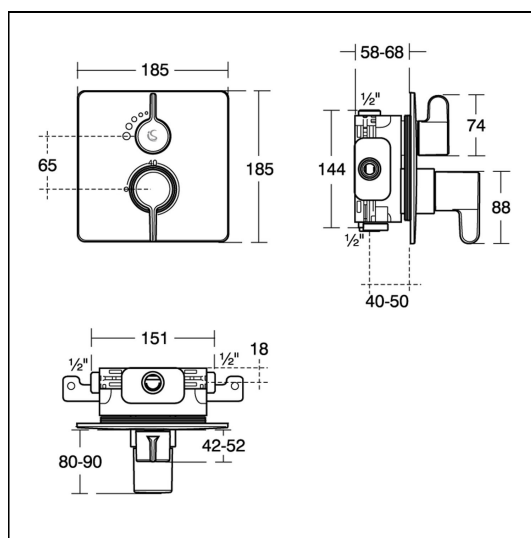

Freedom Built-in Thermostatic Shower Mixer

ILLUSTRATED

A6377 Freedom built-in thermostatic shower mixer with square faceplate and metal lever handles

OPTIONS

- **B0024** Idealrain Cube M1 rainshower, 200mm x 200mm fixed head
- **B9446** Idealrain ceiling arm 150mm
- **B2234** Idealrain Evo shower kit with 3 function Ø110mm diamond handspray, 600mm rail and 1.75m Idealflex hose
- **BC808** Idealrain Round Wall Elbow

ILLUSTRATED PRODUCT DETAILS

Weights

A6377 3.20 KG

Finishes

A6377 Chrome finish (AA)

Materials

A6377 Chrome Plated Brass

Flow rates

A6377 32 Litres per minute @ 3 bar pressure

Designer

Robin Levien, RDI

Special Notes

Suitable for balanced water supplies. Inlets 1/2" BSP female. Minimum operating pressure 0.1 bar but 0.8 bar is required to give a minimum acceptable bath filling rate of 16 litres per minute.

ACCREDITATIONS

FEATURES