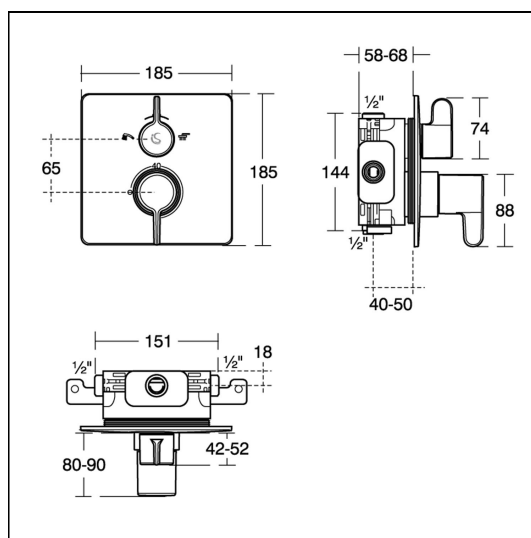

Freedom Built-in Thermostatic Shower Mixer with Diverter

ILLUSTRATED

A6378 Freedom built-in thermostatic shower mixer with diverter, square faceplate and metal lever handles

OPTIONS

- **B0024** Idealrain Cube M1 rainshower, 200mm x 200mm fixed head
- **B9446** Idealrain ceiling arm 150mm
- **B2240** Idealrain Evo shower set with 3 function diamond Ø110mm handspray, wall bracket and 1.75m Idealflex hose
- **BC808** Idealrain Round Wall Elbow

ILLUSTRATED PRODUCT DETAILS

Weights

A6378 3.20 KG

Finishes

A6378 Chrome finish (AA)

Materials

A6378 Chrome Plated Brass

Flow rates

A6378 32 Litres per minute @ 3 bar pressure

Designer

Robin Levien, RDI

Special Notes

Suitable for balanced water supplies. Inlets 1/2" BSP female. Minimum operating pressure 0.1 bar but 0.8 bar is required to give a minimum acceptable bath filling rate of 16 litres per minute.

ACCREDITATIONS

FEATURES