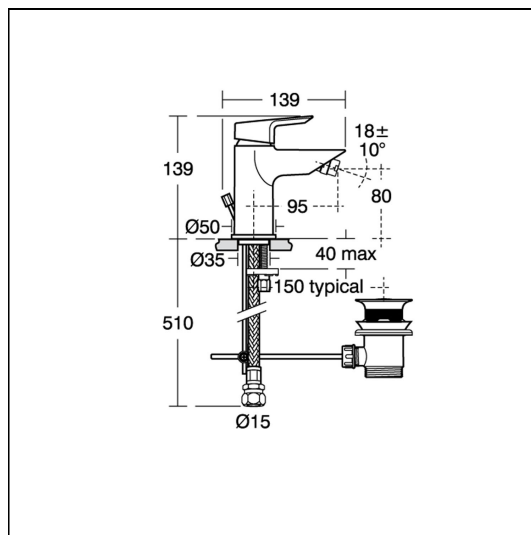

Tesi Single Lever Bidet Mixer

ILLUSTRATED

A6589 Tesi single lever bidet mixer with pop-up waste

ILLUSTRATED PRODUCT DETAILS

Weights

A6589 1.81 KG

Materials

A6589 Chrome Plated Metal

Finishes

A6589  Chrome (AA)

Flow rates

A6589 5 Litres per minute @ 3 bar pressure

Designer

Artefakt Industriekultur

Standards

BS EN817

Special Notes

Suitable for balanced supplies. Inlets with flexible hoses and 15mm compression connections. Factory fitted 5 litre per minute flow regulator. Consideration should be given to safe hot water delivery and the use of an appropriate temperature reduction device, please see A5900AA (for use with 15mm pipework) or A5901AA (for use with 22mm pipework). Unregulated flow rate 3 litres per minute at 0.4 bar.