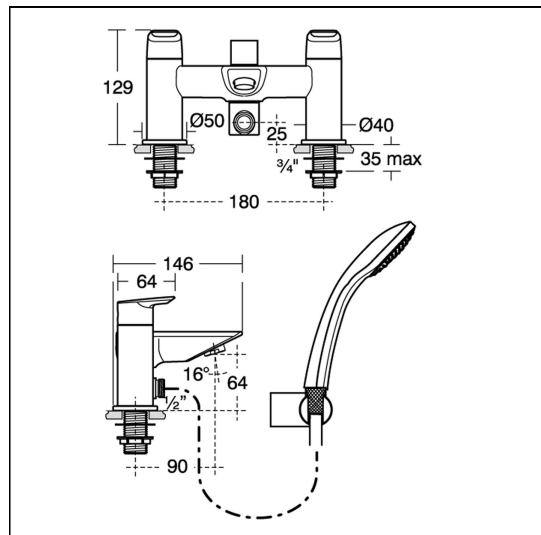

Tesi 2 Hole Dual Control Bath Shower Mixer

ILLUSTRATED

A6591 Tesi 2 hole dual control bath shower mixer with shower set

ILLUSTRATED PRODUCT DETAILS

Weights

A6591 3.42 KG

Finishes

A6591  Chrome (AA)

Materials

A6591 Chrome Plated Metal

Standards

BS EN200

Special Notes

Consideration should be given to safe hot water delivery and the use of an appropriate temperature reduction device, please see A5900AA (for use with 15mm pipework) or A5901AA (for use with 22mm pipework).