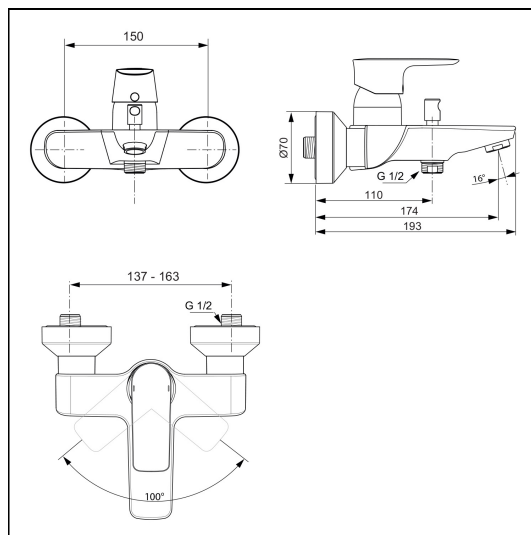

Connectt Air Wall Mounted Bath Shower Mixer

ILLUSTRATED

A7033 Connect Air single lever wall mounted bath shower mixer

ILLUSTRATED PRODUCT DETAILS

Weights

A7033 1.92 KG

Finishes

A7033  Chrome (AA)

Materials

A7033 Chrome Plated Brass

Flow rates

A7033 22.5 Litres per minute @ 3 bar pressure

Designer

Quadro

FINISH OPTIONS

(AA) Chrome

(A2) Brushed Gold

(A5) Magnetic Grey

(GN) Silver Storm

Special Notes

Consideration should be given to safe hot water delivery and the use of an appropriate temperature reduction device, please see A5900AA (for use with 15mm pipework) or A5901AA (for use with 22mm pipework). Unregulated flow rate for bath fill 12 litres per minute at 1 bar and 22.5 litres per minute at 3 bar.