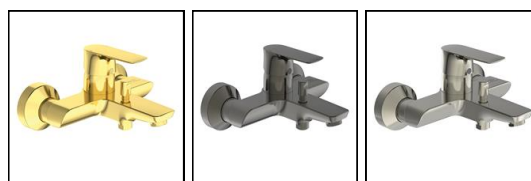

Connectt Air Wall Mounted Bath Shower Mixer

ILLUSTRATED

A7033 Connect Air single lever wall mounted bath shower mixer

ILLUSTRATED PRODUCT DETAILS

Weights

A7033 1.92 KG

Finishes

A7033  Chrome (AA)

Materials

A7033 Chrome Plated Brass

Flow rates

A7033 22.5 Litres per minute @ 3 bar pressure

Designer

Quadro

FINISH OPTIONS

(AA) Chrome

(A2) Brushed Gold

(A5) Magnetic Grey

(GN) Silver Storm

Special Notes

Consideration should be given to safe hot water delivery and the use of an appropriate temperature reduction device, please see A5900AA (for use with 15mm pipework) or A5901AA (for use with 22mm pipework). Unregulated flow rate for bath fill 12 litres per minute at 1 bar and 22.5 litres per minute at 3 bar.