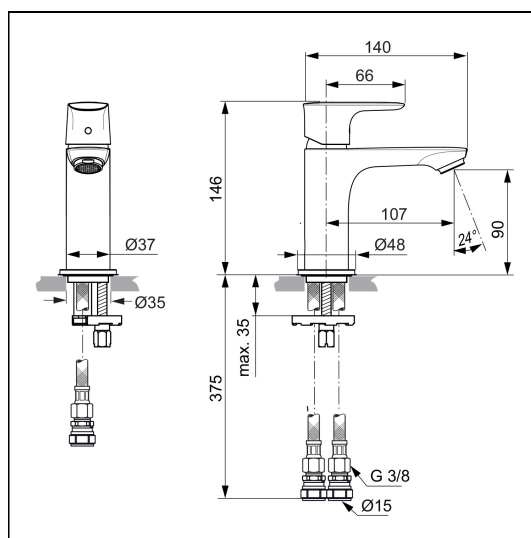

Finishes

A7047  Chrome (AA)

Materials

A7047 Chrome Plated Brass

Flow rates

A7047 5 Litres per minute @ 3 bar pressure

Designer

Quadro

FINISH OPTIONS

(AA) Chrome

(A2) Brushed Gold

(A5) Magnetic Grey

(GN) Silver Storm

Special Notes

Suitable for balanced supplies. Inlets with flexible hoses and connections for 15mm copper tails. Consideration should be given to safe hot water delivery and the use of an appropriate temperature reduction device, please see A5900AA (for use with 15mm pipework) or A5900AA (for use with 22mm pipework). Fitted with a 5 litre per minute outlet flow regulator. Flow rate 4.6 litres per minute at 1 Bar with regulator fitted.