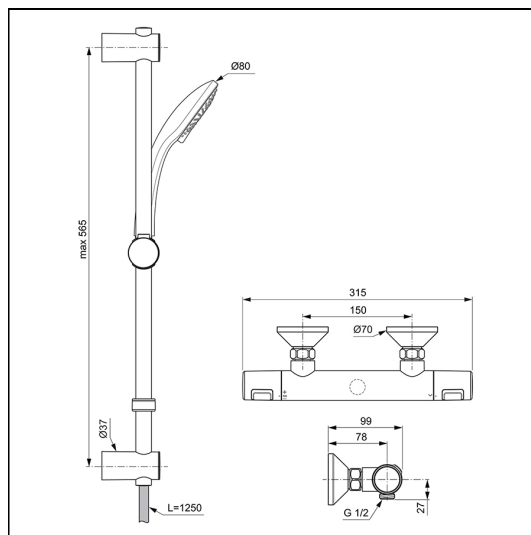

Ceratherm T25 Exposed Thermostatic Shower Mixer Pack

ILLUSTRATED

A7205 Ceratherm T25 exposed thermostatic shower mixer pack with idealrain s3 3 function ø80 handspray, 600mm rail and 1.25m hose

OPTIONS

A7215 Ceratherm T50 wrap over shower shelf

ILLUSTRATED PRODUCT DETAILS

Weights

A7205 2.20 KG

Finishes

A7205  Chrome (AA)

Materials

A7205 Chrome Plated Brass

Flow rates

A7205 8 Litres per minute @ 3 bar pressure

Special Notes

Removable 8 litre per minute eco flow regulator fitted in the handspray.
Minimum operating pressure of 0.5 Bar

ACCREDITATIONS

FEATURES