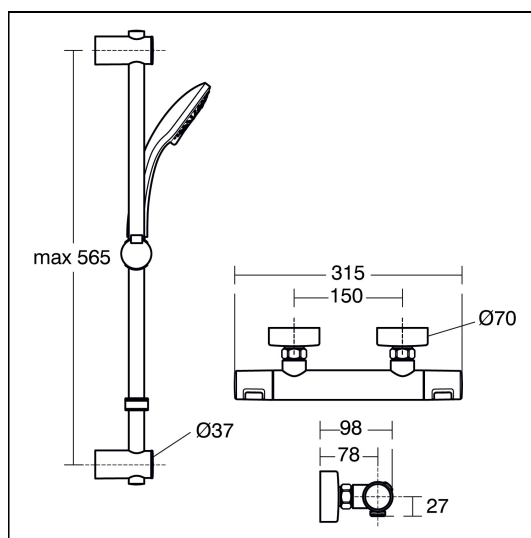

Ceratherm T25 Exposed Thermostatic Shower Mixer Pack

ILLUSTRATED

A7205 Ceratherm T25 exposed thermostatic shower mixer pack with idealrain s3 3 function ø80 handspray, 600mm rail and 1.25m hose

OPTIONS

A7215 Ceratherm T50 wrap over shower shelf

ILLUSTRATED PRODUCT DETAILS

Weights

A7205 2.20 KG

Finishes

A7205 Chrome (AA)

Materials

A7205 Chrome Plated Brass

Flow rates

A7205 8 Litres per minute @ 3 bar pressure

Special Notes

Removable 8 litre per minute eco flow regulator fitted in the handspray. Minimum operating pressure of 0.5 Bar

FEATURES