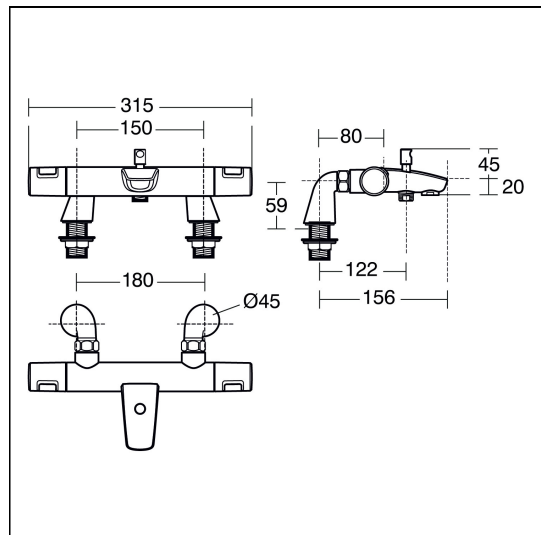

Materials

A7207 Chrome Plated Brass

Flow rates

A7207 20 Litres per minute @ 3 bar pressure

Special Notes

Unregulated flow rate 20 litres per minute at 3 bar.
Minimum operating pressure of 0.5 Bar

FEATURES