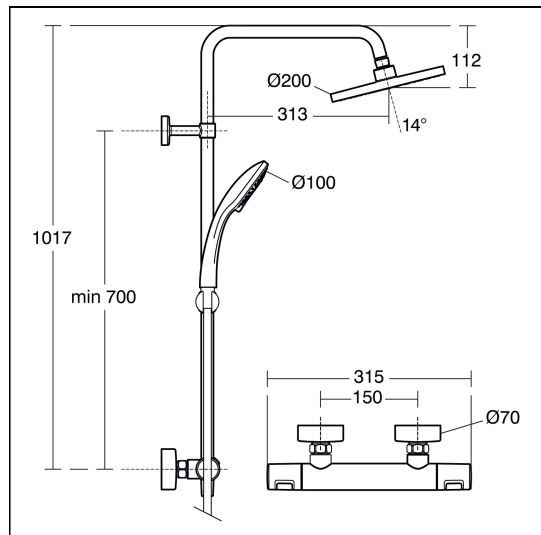

Ceratherm T25 Exposed Thermostatic Shower System

ILLUSTRATED

A7209 Ceratherm T25 dual exposed thermostatic shower mixer pack with idealrain m1 ø200mm round rainshower and m3 shower kit with 3 function ø100mm shower handspray and 1.6m hose

ILLUSTRATED PRODUCT DETAILS

Weights

A7209 3.80 KG

Finishes

A7209 Chrome (AA)

Materials

A7209 Chrome Plated Brass

Flow rates

A7209 8 Litres per minute @ 3 bar pressure

Special Notes

Removable 12 litre per minute eco flow regulator fitted in the fixed head and 8 litre per minute regulator in the handspray.
Minimum operating pressure of 0.5 Bar

FEATURES