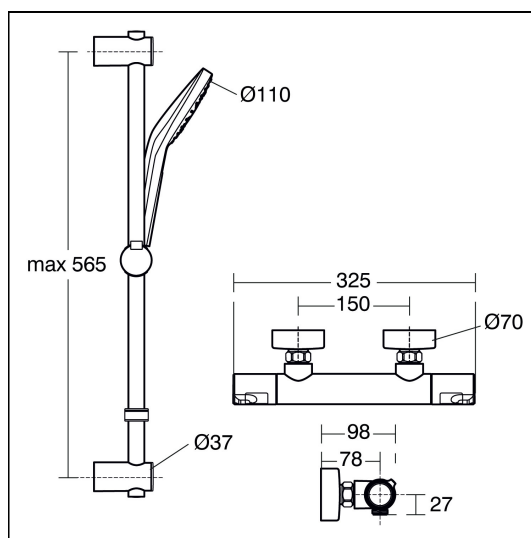

Ceratherm T50 Exposed Thermostatic Shower Mixer Pack

ILLUSTRATED

A7221 Ceratherm T50 exposed thermostatic shower mixer pack with idealrain idealrain evo shower kit 3 function round ø110mm handspray, 600mm rail and 1.75m idealflex hose

OPTIONS

A7215 Ceratherm T50 wrap over shower shelf

ILLUSTRATED PRODUCT DETAILS

Weights

A7221 2.50 KG

Finishes

A7221  Chrome (AA)

Materials

A7221 Chrome Plated Brass

Flow rates

A7221 8 Litres per minute @ 3 bar pressure

Special Notes

Removable 8 litre per minute eco flow regulator fitted in the handspray.
Minimum operating pressure of 0.5 Bar