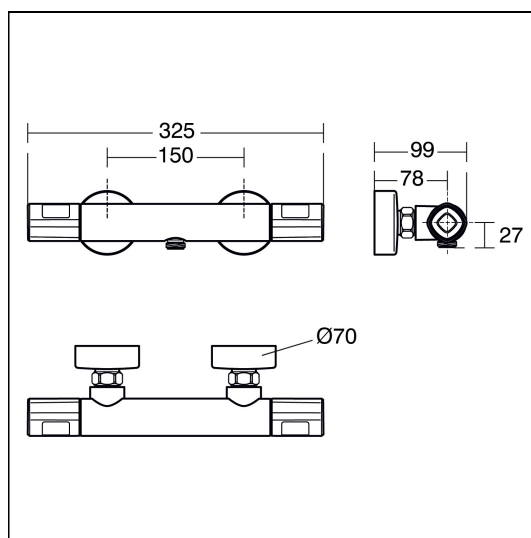

Weights

A7231 1.35 KG

Finishes

A7231  Chrome (AA)

Materials

A7231 Chrome Plated Brass

Special Notes

Minimum operating pressure of 0.5 Bar