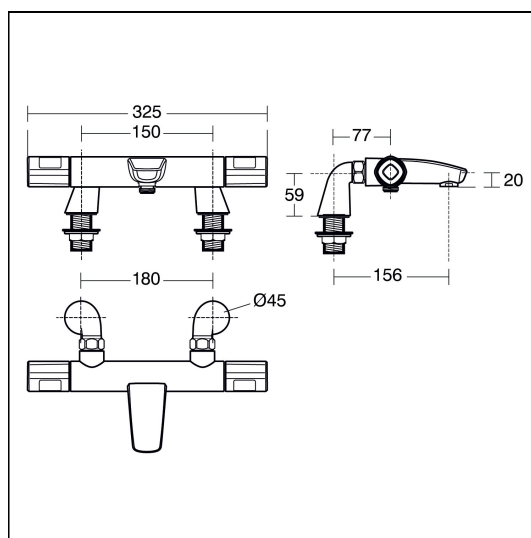

Ceratherm T100 Exposed Thermostatic Bath Shower Mixer

ILLUSTRATED

A7239 Ceratherm T100 exposed thermostatic bath shower mixer

ILLUSTRATED PRODUCT DETAILS

Weights

A7239 2.05 KG

Finishes

A7239 Chrome (AA)

Materials

A7239 Chrome Plated Brass

Flow rates

A7239 20 Litres per minute @ 3 bar pressure

Special Notes

Unregulated flow rate 20 litres per minute at 3 bar.
Minimum operating pressure of 0.5 Bar

FEATURES