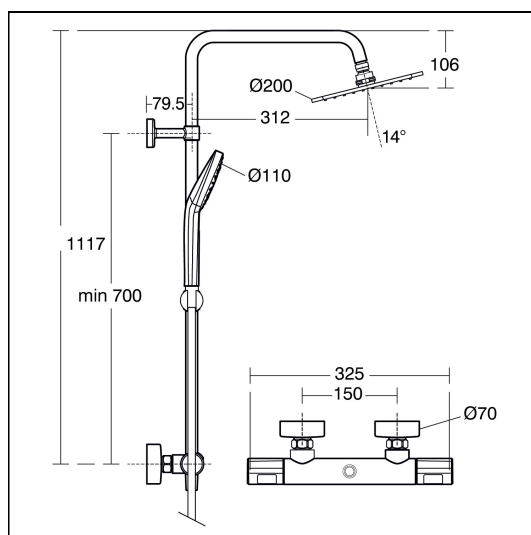

Ceratherm T100 Exposed Thermostatic Shower System

ILLUSTRATED

A7242 Ceratherm T100 dual exposed thermostatic shower mixer pack with idealrain m1 200mm square rainshower, idealrain evo diamond handspray kit and hose 1.75m hose

ILLUSTRATED PRODUCT DETAILS

Weights

A7242 4.05 KG

Finishes

A7242  Chrome (AA)

Materials

A7242 Chrome Plated Brass

Flow rates

A7242 8 Litres per minute @ 3 bar pressure

Special Notes

Removable 12 litre per minute eco flow regulator fitted in the fixed head and 8 litre per minute regulator in the handspray.

Minimum operating pressure of 0.5 Bar