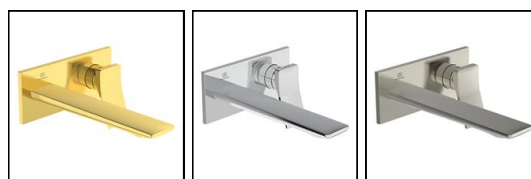

Conca Single Lever Built-In Basin Mixer

ILLUSTRATED

- A7372** Conca single lever built-in basin mixer with 220mm spout
- A1313** Built-in basin mixer kit 1, horizontal

ILLUSTRATED PRODUCT DETAILS

Weights

- A7372** 0.01 KG
- A1313** 1.26 KG

Materials

- A7372** PVD Coated Brass

Finishes

- A7372**  Chrome finish (AA)
- A1313**  Unfinished (NU)

Designer

Palomba Serafini Associati

FINISH OPTIONS

-  (A2) Brushed Gold
-  (A5) Magnetic Grey
-  (AA) Chrome finish
-  (GN) Silver Storm