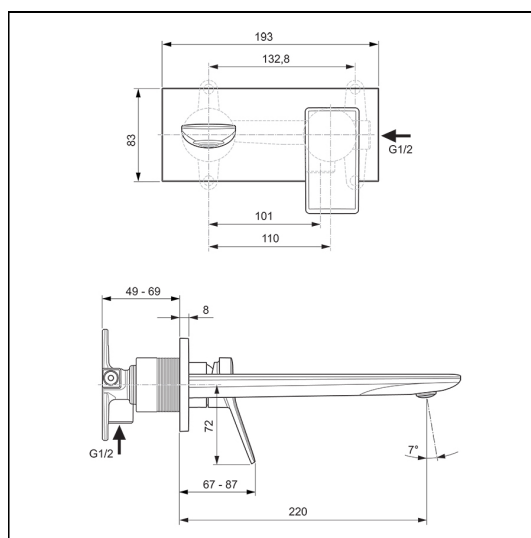

Conca Single Lever Built-In Basin Mixer

ILLUSTRATED

- **A7372** Conca single lever built-in basin mixer with 220mm spout
- **A1313** Built-in basin mixer kit 1, horizontal

ILLUSTRATED PRODUCT DETAILS

Weights

- **A7372** 0.01 KG
- **A1313** 1.26 KG

Materials

- **A7372** PVD Coated Brass

Finishes

- **A7372** Chrome finish (AA)
- **A1313** Unfinished (NU)

Designer

Palomba Serafini Associati

FINISH OPTIONS

- (A2) Brushed Gold
- (A5) Magnetic Grey
- (AA) Chrome finish
- (GN) Silver Storm

ACCREDITATIONS

2201005