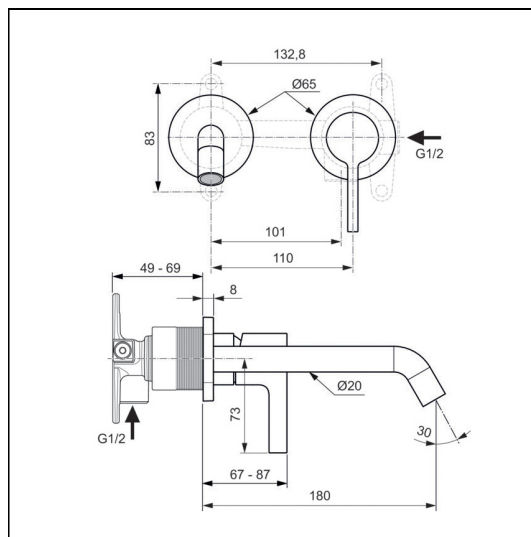

Joy Single Lever Built-In Basin Mixer

ILLUSTRATED

A7378 Joy single lever built-in basin mixer with 180mm spout

A1313 Built-in basin mixer kit 1, horizontal

ILLUSTRATED PRODUCT DETAILS

Weights

A7378 0.01 KG

A1313 1.26 KG

Materials

A7378 PVD Coated Brass

Finishes

A7378 Chrome finish (AA)

A1313 Unfinished (NU)

Designer

Palomba Serafini Associati

FINISH OPTIONS

(A2) Brushed Gold

(A5) Magnetic Grey

(AA) Chrome finish

(GN) Silver Storm

ACCREDITATIONS

2201005