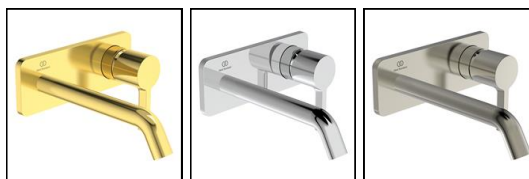

Joy Single Lever Built-In Basin Mixer

ILLUSTRATED

- A7380** Joy single lever built-in basin mixer with 180mm spout
- A1313** Built-in basin mixer kit 1, horizontal

ILLUSTRATED PRODUCT DETAILS

Weights

- A7380** 1.12 KG
- A1313** 1.26 KG

Materials

- A7380** PVD Coated Brass

Finishes

- A7380**  Chrome finish (AA)
- A1313**  Unfinished (NU)

Designer

Palomba Serafini Associati

FINISH OPTIONS

-  (A2) Brushed Gold
-  (A5) Magnetic Grey
-  (AA) Chrome finish
-  (GN) Silver Storm