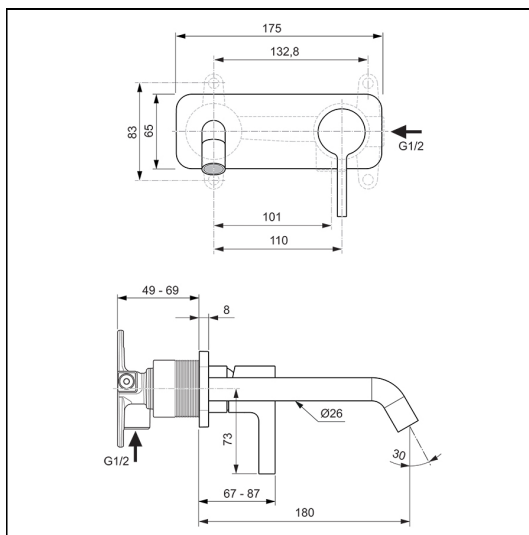

Joy Single Lever Built-In Basin Mixer

ILLUSTRATED

- **A7380** Joy single lever built-in basin mixer with 180mm spout
- **A1313** Built-in basin mixer kit 1, horizontal

ILLUSTRATED PRODUCT DETAILS

Weights

- **A7380** 1.12 KG
- **A1313** 1.26 KG

Materials

- **A7380** PVD Coated Brass

Finishes

- **A7380** Chrome finish (AA)
- **A1313** Unfinished (NU)

Designer

Palomba Serafini Associati

FINISH OPTIONS

- (A2) Brushed Gold
- (A5) Magnetic Grey
- (AA) Chrome finish
- (GN) Silver Storm

ACCREDITATIONS