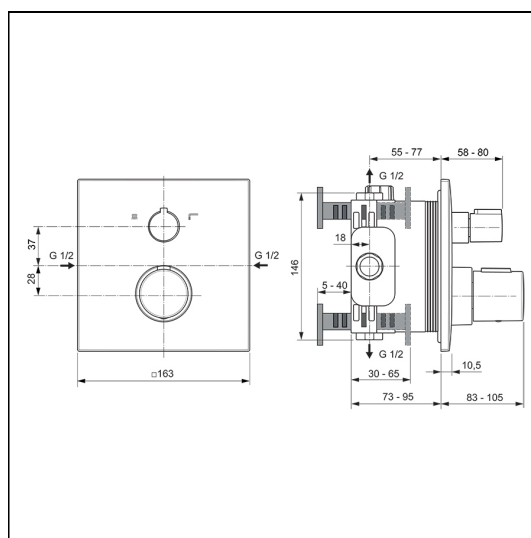

Designer

Palomba Serafini Associati