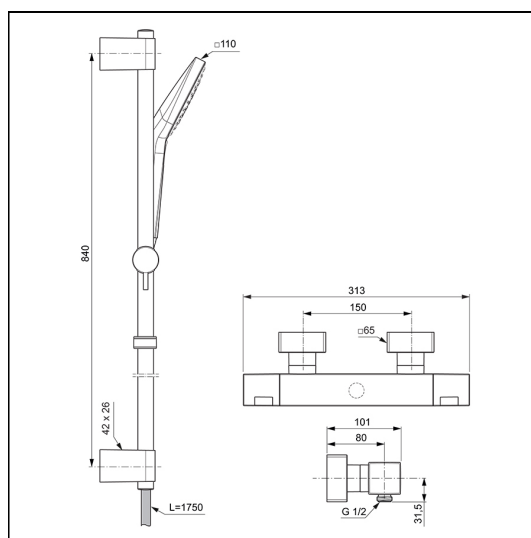

Ceratherm C100 Exposed Thermostatic Shower Mixer Pack

ILLUSTRATED

A7537 Ceratherm C100 exposed thermostatic shower mixer pack with Idealrain eco diamond 3 function 125mm handspra, 600mm rail and 1.75m Idealflex hose

ILLUSTRATED PRODUCT DETAILS

Weights

A7537 4.00 KG

Finishes

A7537  Chrome (AA)

Materials

A7537 Chrome Plated Brass

Flow rates

A7537 8 Litres per minute @ 3 bar pressure

Special Notes

Removable 8 litre per minute regulator in the handspray. Minimum operating pressure of 0.5 Bar

FEATURES