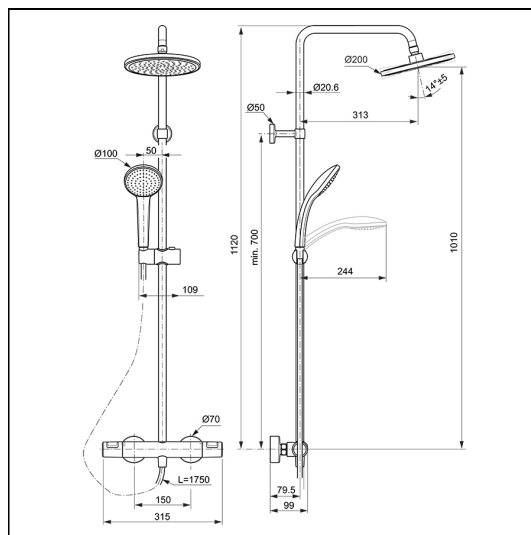

Ceratherm T25 Exposed Thermostatic Shower System

ILLUSTRATED

A7571 Ceratherm T25 exposed thermostatic shower system with Idealrain \varnothing 200mm round rainshower, single function \varnothing 100mm handspray and 1.75m hose

ILLUSTRATED PRODUCT DETAILS

Weights

A7571 4.83 KG

Finishes

A7571  Silk Black (XG)

Materials

A7571 Powder Coated Metal

ACCREDITATIONS