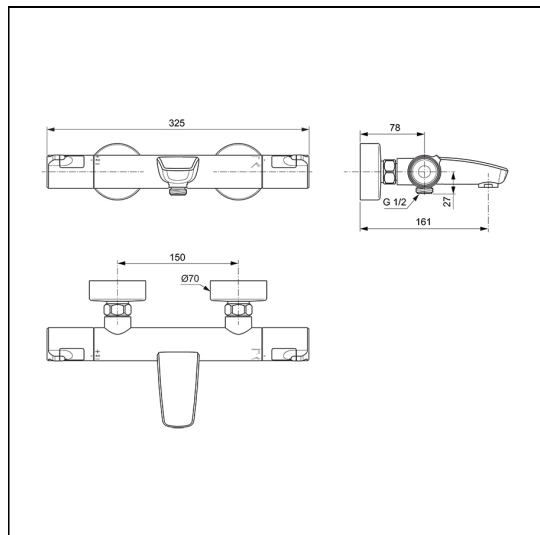

Ceratherm T50 Exposed Thermostatic Wall Mounted Bath Shower Mixer Pack

ILLUSTRATED

A7697 Ceratherm T50 exposed thermostatic wall mounted bath shower mixer

ILLUSTRATED PRODUCT DETAILS

Weights

A7697 2.65 KG

Finishes

A7697 Chrome (AA)

Materials

A7697 Chrome Plated Brass

Special Notes

Minimum operating pressure of 0.5 Bar

FEATURES