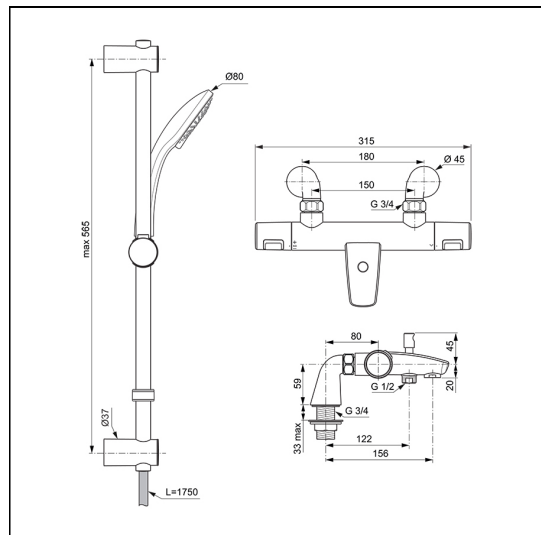

Ceratherm T25 Exposed Thermostatic Rim Mounted Bath Shower Mixer Pack

ILLUSTRATED

A7698 Ceratherm T25 exposed thermostatic rim mounted bath shower mixer pack with Idealrain S3 3 function ø80 handspray, 600mm rail and 1.75m hose

ILLUSTRATED PRODUCT DETAILS

Weights

A7698 3.70 KG

Finishes

A7698  Chrome (AA)

Materials

A7698 Chrome Plated Brass

Special Notes

Removable 8 litre per minute eco flow regulator fitted in the handspray.
Minimum operating pressure of 0.5 Bar

FEATURES