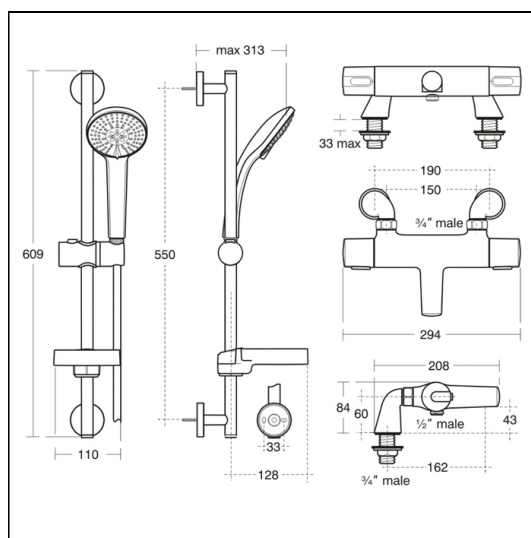

Ceratherm 100 Bath Rim Mounted Shower Pack

ILLUSTRATED

A7699 Ceratherm T100 exposed thermostatic rim mounted bath shower mixer pack with Idealrain evo jet shower kit with 3 function diamond 125mm handspray, 600mm rail and 1.75m Idealflex hose

ILLUSTRATED PRODUCT DETAILS

Weights

A7699 3.70 KG

Finishes

A7699 Chrome (AA)

Materials

A7699 Chrome Plated Brass

Special Notes

Removable 8 litres per minute eco flow regulator in the handspray. Bath fill flow rate 4.7 litres per minute @ 0.2 bar and 15 litres per minute @ 2 bar.

ACCREDITATIONS

FEATURES