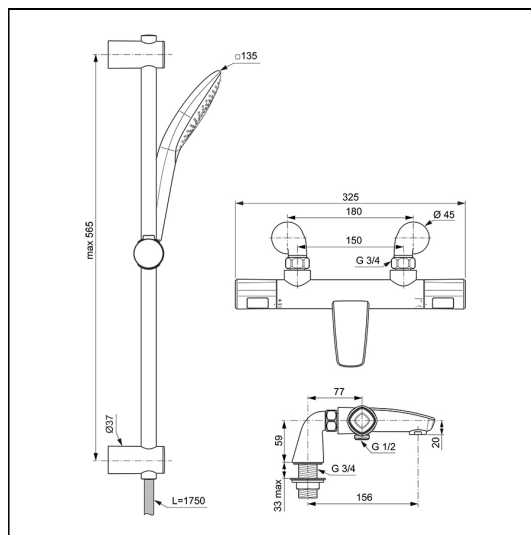

Ceratherm T100 Exposed Thermostatic Rim Mounted Bath Shower Mixer Pack

ILLUSTRATED

A7699 Ceratherm T100 exposed thermostatic rim mounted bath shower mixer pack with Idealrain evo jet shower kit with 3 function diamond 125mm handspray, 600mm rail and 1.75m Idealflex hose

ILLUSTRATED PRODUCT DETAILS

Weights

A7699 3.70 KG

Finishes

A7699  Chrome (AA)

Materials

A7699 Chrome Plated Brass

Special Notes

Removable 8 litre per minute eco flow regulator fitted in the handspray.
Minimum operating pressure of 0.5 Bar

FEATURES