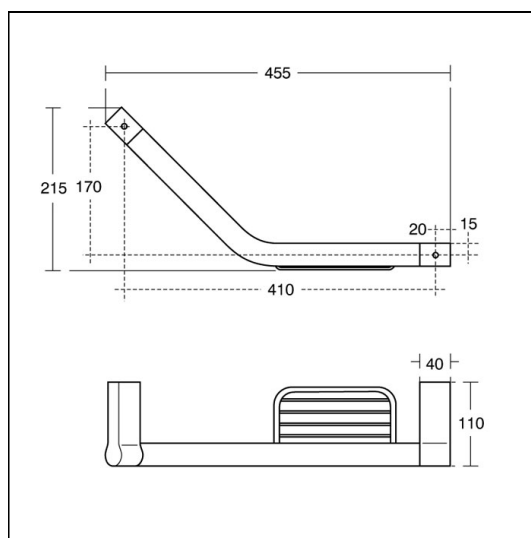

Concept grab rail with soap basket

ILLUSTRATED

A9160 Concept grabrail 45cm & soap basket

ILLUSTRATED PRODUCT DETAILS

Weights

A9160 2.98 KG

Finishes

A9160 Chrome (AA)

Materials

A9160 Chrome Plated Metal

Designer

Robin Levien, RDI

FEATURES