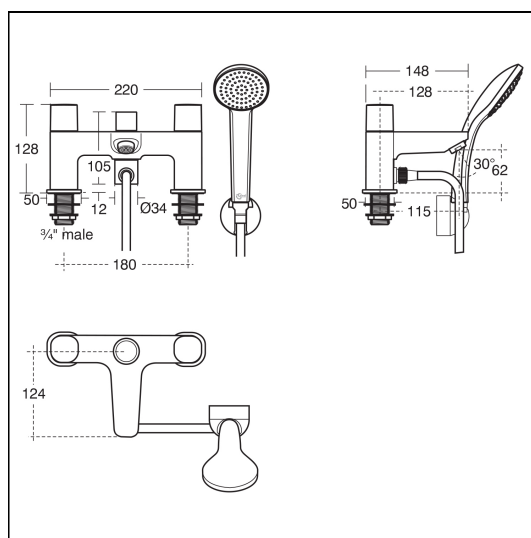

Tempo 2 Hole Bath Shower Mixer

ILLUSTRATED

B0731 Tempo 2 hole bath shower mixer

B9400 Idealrain S1 80mm handspray

OPTIONS

A5901 TMV thermostatic mixing valve, 22mm

ILLUSTRATED PRODUCT DETAILS

Weights

B0731 3.27 KG

B9400 0.27 KG

Materials

B0731 Chrome Plated

B9400 Chrome Plated

Finishes

B0731  Chrome (AA)

B9400  Chrome (AA)

Flow rates

B0731 30 Litres per minute @ 3 bar pressure

Designer

Artefakt Industriekultur

Special Notes

Suitable for balanced or unbalanced supplies. Inlets suitable for 22mm copper tubes. It is recommended that a thermostatic blending valve should be used, please see A5900AA (for use with 15mm pipework) or A5901AA (for use with 22mm pipework). Unregulated flow rate for bath fill 24 litres per minute at 0.2 bar.