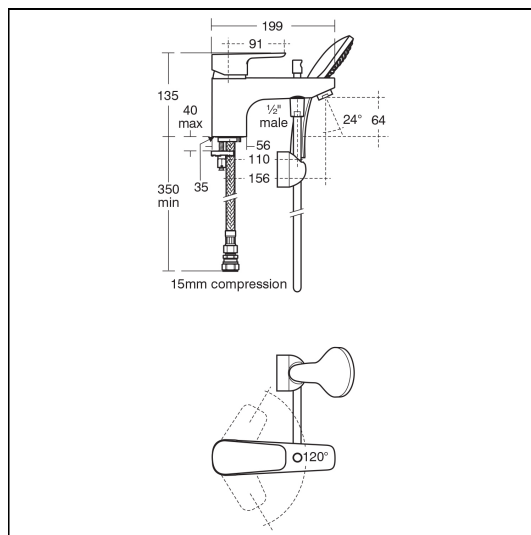

Tempo 1 Hole Bath Shower Mixer

ILLUSTRATED

B0733 Tempo 1 hole bath shower mixer
B9400 Idealrain S1 80mm handspray, 1 function

ILLUSTRATED PRODUCT DETAILS

Weights

B0733 2.63 KG
B9400 0.27 KG

Materials

B0733 Chrome Plated
B9400 Chrome Plated

Finishes

B0733  Chrome (AA)
B9400  Chrome (AA)

Flow rates

B0733 20 Litres per minute @ 3 bar pressure

Designer

Artefakt Industriekultur

Special Notes

Suitable for balanced supplies. Inlets with flexible tails and connections for 15mm copper tubes. Consideration should be given to safe hot water delivery and the use of an appropriate temperature reduction device, please see A5900AA (for use with 15mm pipework) or A5901AA (for use with 22mm pipework). Unregulated flow rate for bath fill 15 litres per minute at 1 bar and 20 litres per minute at 3 bar.