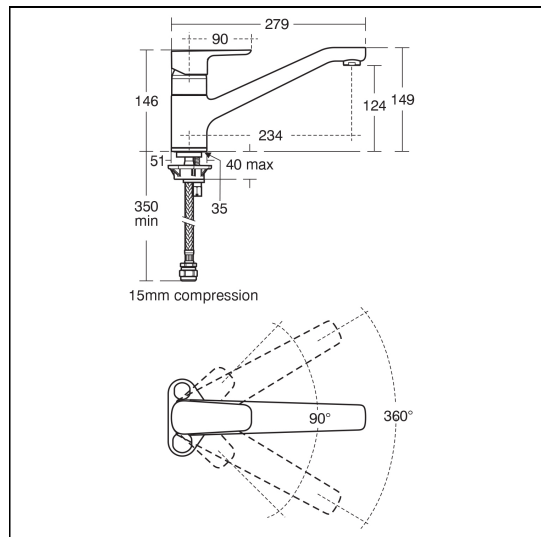

Tempo Single Lever Kitchen Mixer

ILLUSTRATED

B0766 Tempo single lever kitchen mixer

ILLUSTRATED PRODUCT DETAILS

Weights

B0766 2.55 KG

Materials

B0766 Chrome Plated

Finishes

B0766  Chrome (AA)

Flow rates

B0766 5 Litres per minute @ 3 bar pressure

Designer

Artefakt Industriekultur

Special Notes

Suitable for balanced supplies. Inlets with flexible tails and connections for 15mm copper tubes. Unregulated flow 5 litres per minute at 0.2 bar.