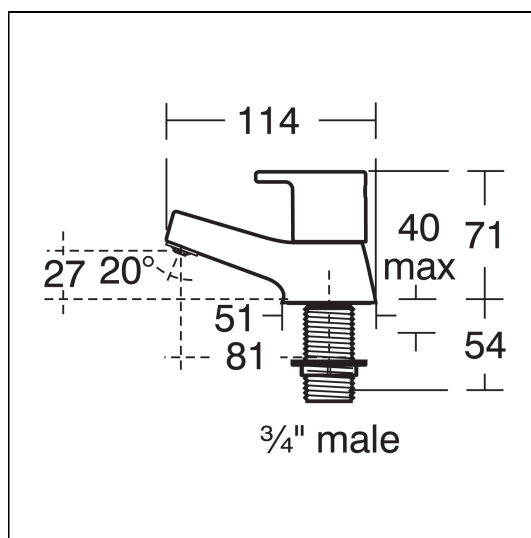

Calista Bath Pillar Taps

ILLUSTRATED

B1147 Calista bath pillar taps 3/4" (pair)

ILLUSTRATED PRODUCT DETAILS

Weights

B1147 1.15 KG

Materials

B1147 Chrome Plated Brass

Finishes

B1147  Chrome (AA)

Flow rates

B1147 72 Litres per minute @ 3 bar pressure

Designer

Robin Levien, RDI

Special Notes

Easy to operate handles. Quarter turn ceramic disc valves. Requires separate TMV for safe bathing, please see A5900AA (for use with 15mm pipework) or A5901AA for use with 22mm pipework). Unregulated flow rate 8.1 litres per minute at 0.1 Bar.