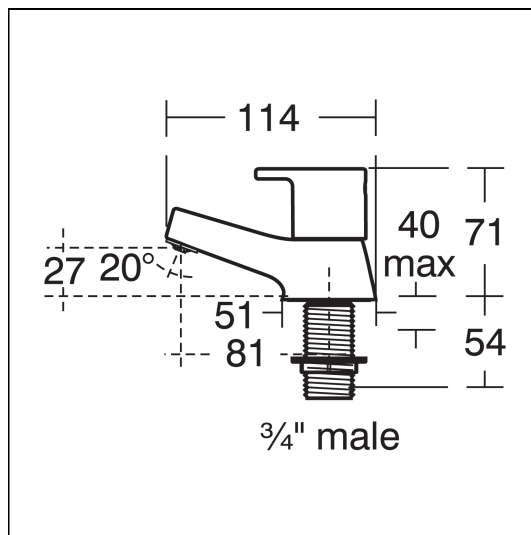

## ILLUSTRATED

**B1147** Calista bath pillar taps 3/4" (pair)

### ILLUSTRATED PRODUCT DETAILS

**Weights**

**B1147** 1.15 KG

**Materials**

**B1147** Chrome Plated Brass

**Finishes**

**B1147**  Chrome (AA)

**Flow rates**

**B1147** 72 Litres per minute @ 3 bar pressure

**Designer**

Robin Levien, RDI

**Special Notes**

Easy to operate handles. Quarter turn ceramic disc valves. Requires separate TMV for safe bathing, please see A5900AA (for use with 15mm pipework) or A5901AA for use with 22mm pipework). Unregulated flow rate 8.1 litres per minute at 0.1 Bar.